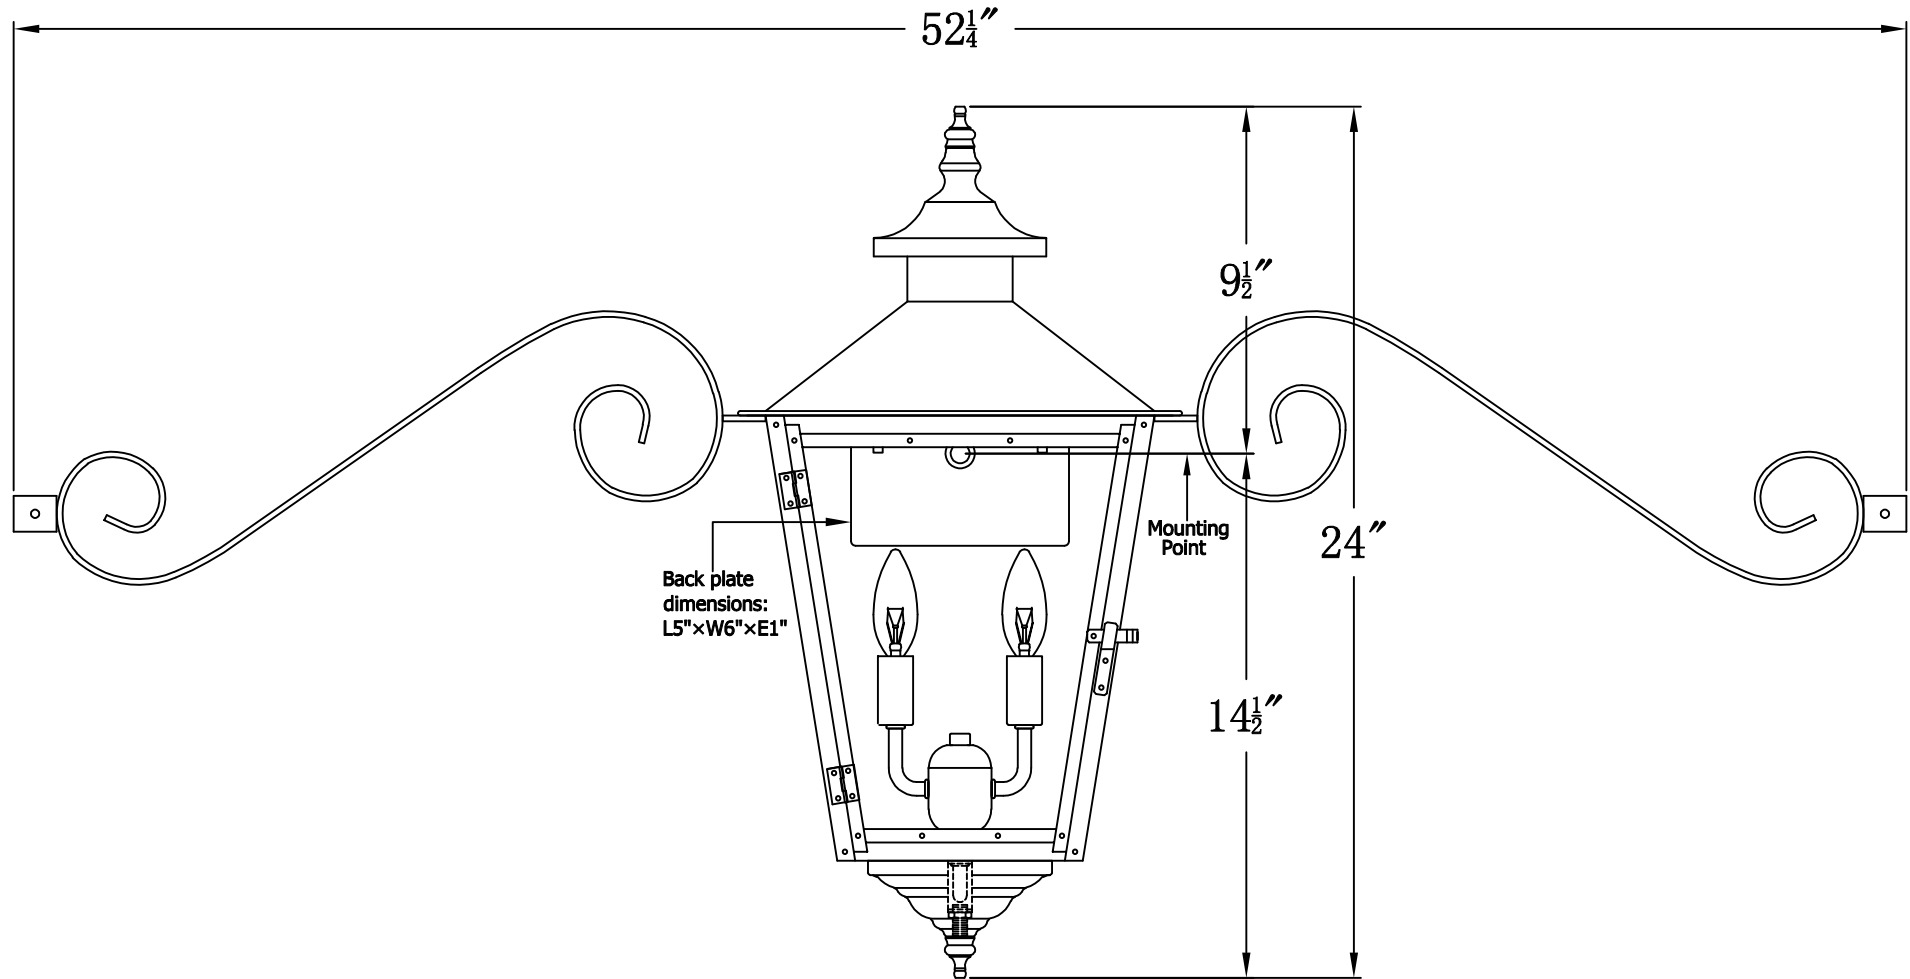

CONCEPTION STREET 42 Electric With Classic Moustache  
(CS-42E CMS)

The CopperSmith

Product Description	Drawing Description	9152 Hard Drive
Sockets:2-E12 Candelabra	REV:A/0	Foley Alabama 36536
Watts:2-60W	Date:08/04/2021	SKU Number:CS-42E
	Drawing by:Jason Huang	Product Name:Conception Street 42 Electric