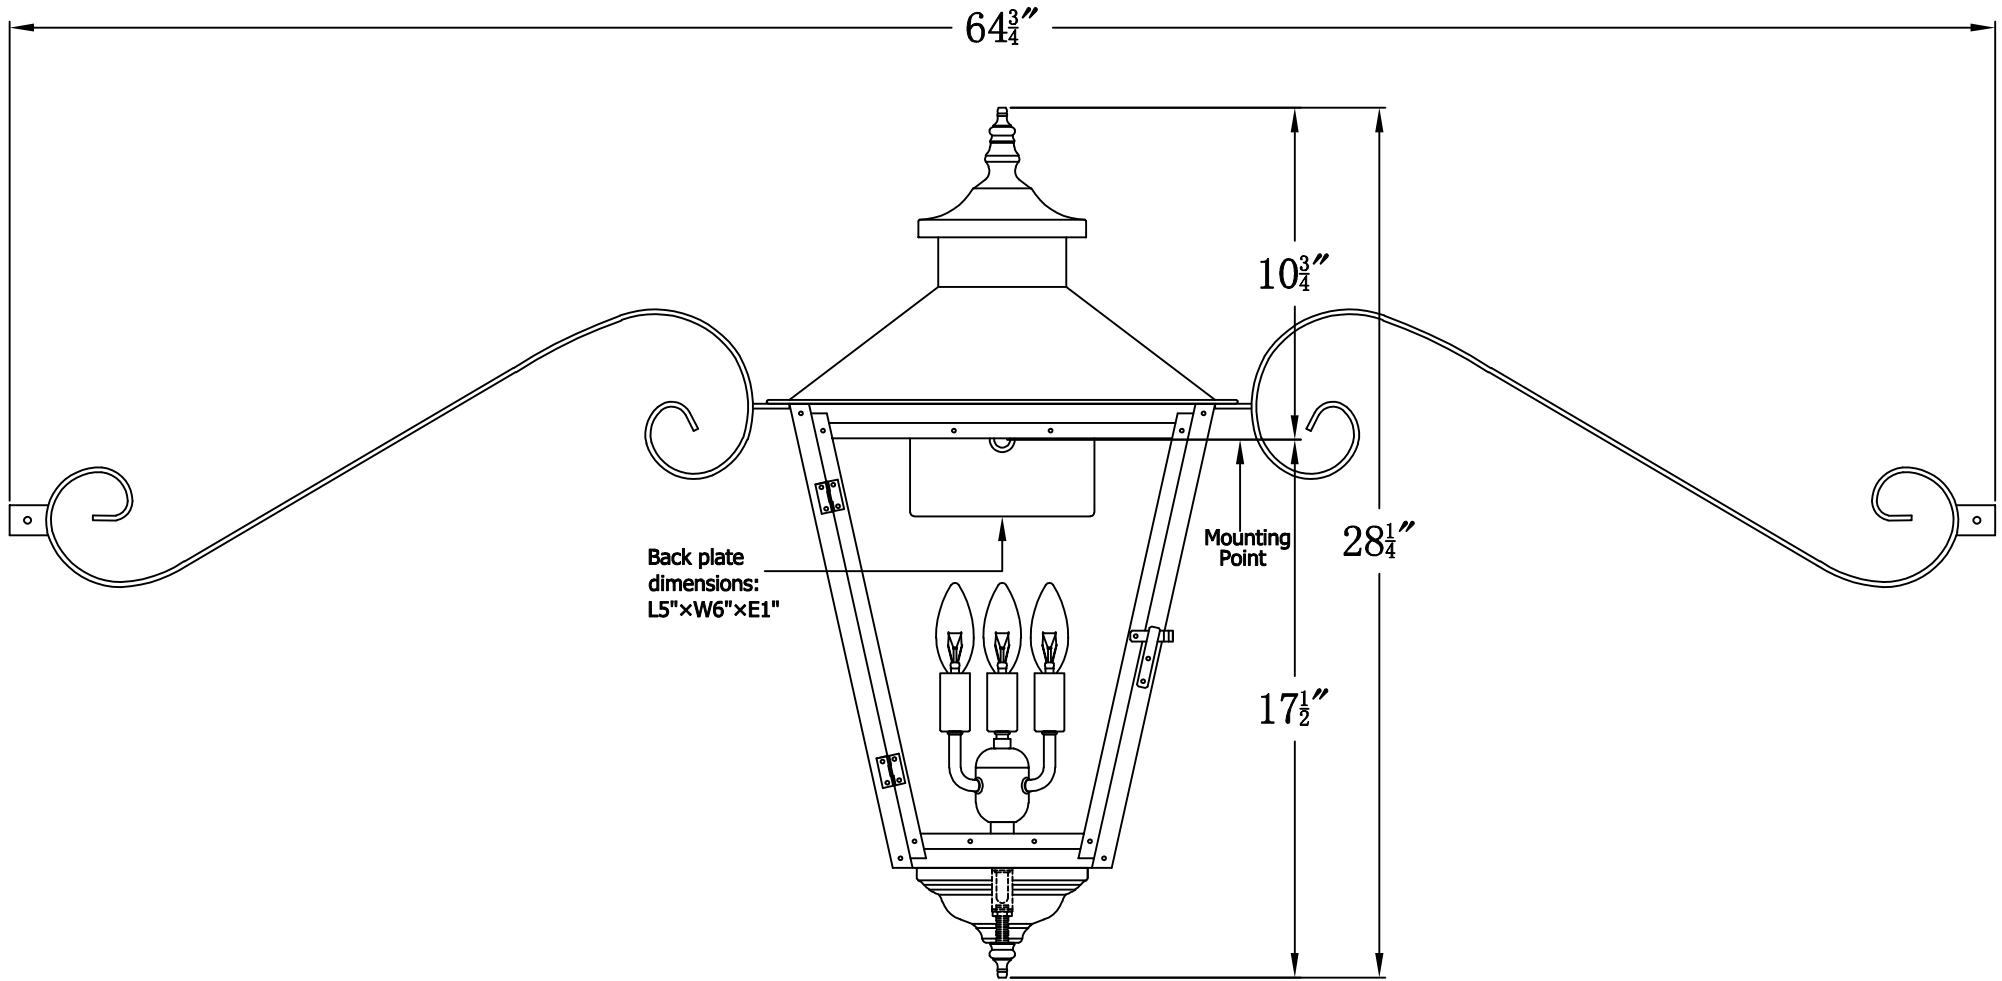

CONCEPTION STREET 43 Electric With Classic Moustache  
(CS-43E CML)

The CopperSmith

Product Description	Drawing Description	9152 Hard Drive
Sockets:3-E12 Candelabra	REV:A/0	Foley Alabama 36536
Watts:3-60W	Date:08/09/2021	SKU Number:CS-43E
	Drawing by:Jason Huang	Product Name:Conception Street 43 Electric