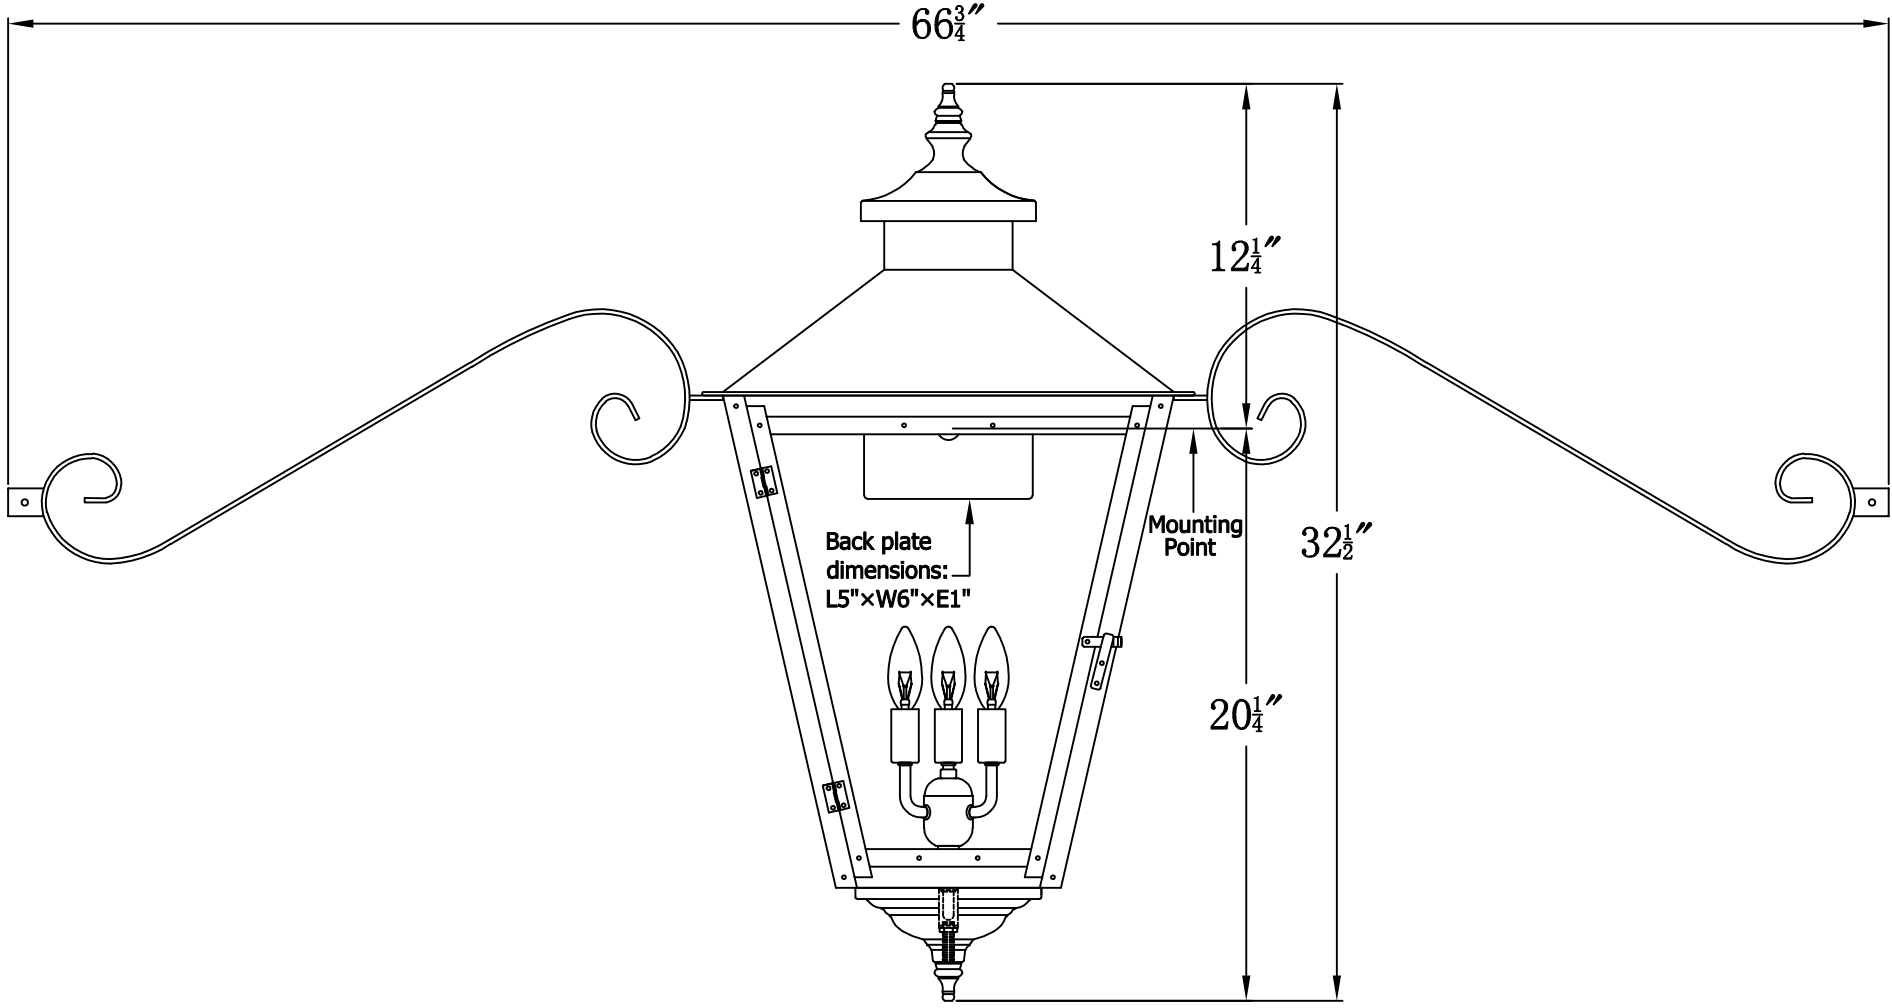

CONCEPTION STREET 44 Electric With Classic Moustache
(CS-44E CML)

The CopperSmith		
Product Description	Drawing Description	9152 Hard Drive
Sockets:3-E12 Candelabra	REV:A/0	Foley Alabama 36536
Watts:3-60W	Date:08/12/2021	SKU Number:CS-44E
	Drawing by:Jason Huang	Product Name:Conception Street 44 Electric