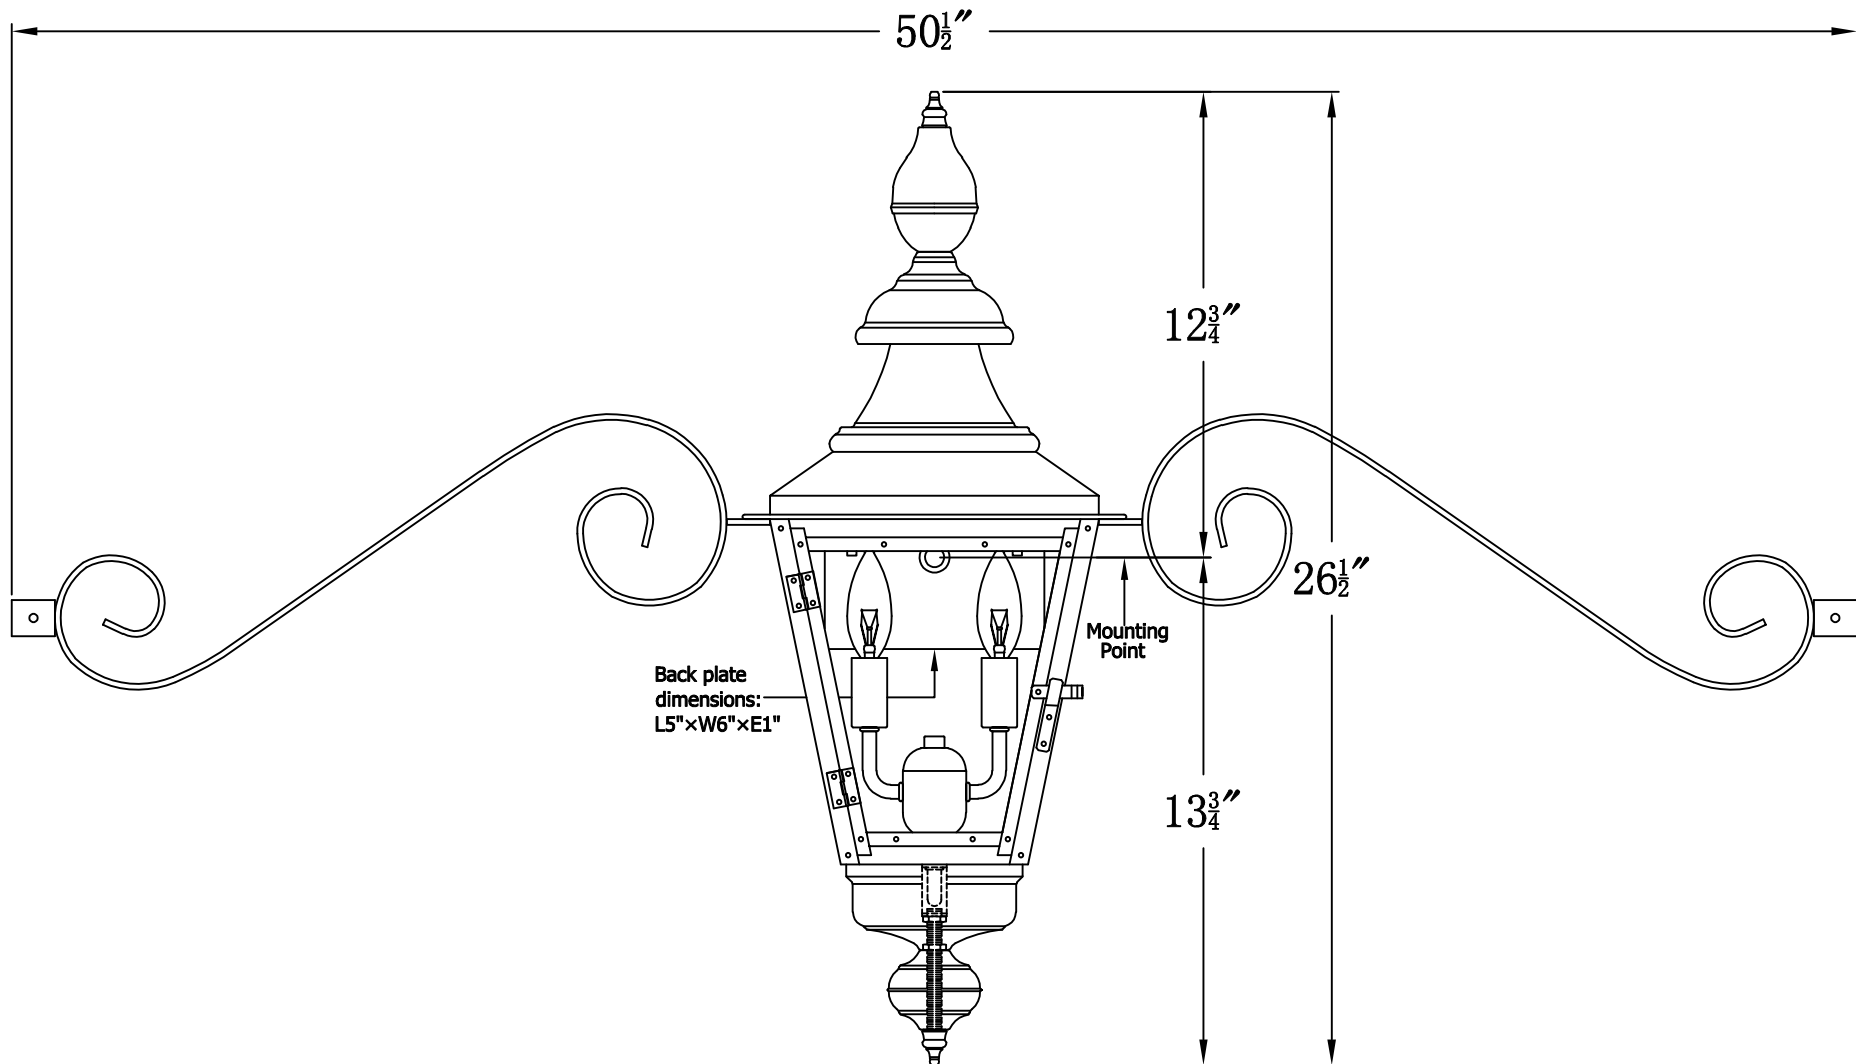

FRANKLIN STREET 41 Electric With Classic Moustache
(FS-41E CMS)

The CopperSmith

Product Description	Drawing Description	9152 Hard Drive
Sockets:2-E12 Candelabra	REV:A/0	Foley Alabama 36536
Watts:2-60W	Date:09/06/2021	SKU Number:FS-41E
	Drawing by:Jason Huang	Product Name:Franklin Street 41 Electric