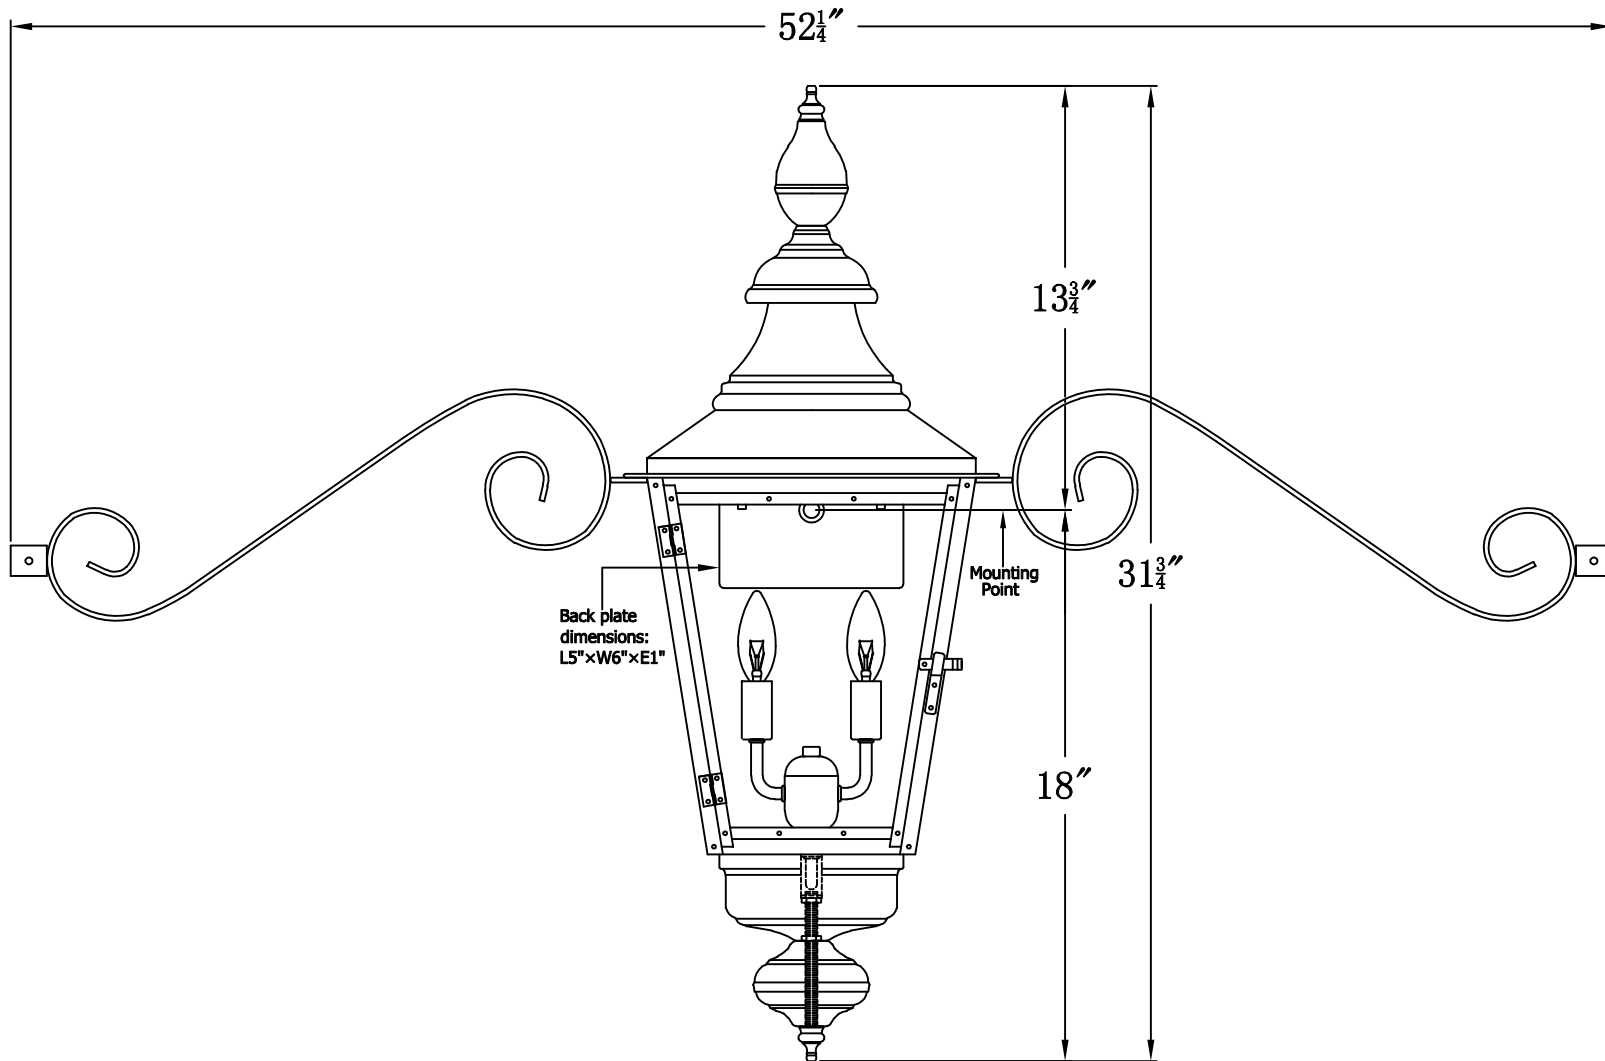

FRANKLIN STREET 42 Electric With Classic Moustache
(FS-42E CMS)

The CopperSmith

Product Description	Drawing Description	9152 Hard Drive
Sockets:2-E12 Candelabra	REV:A/0	Foley Alabama 36536
Watts:2-60W	Date:09/13/2021	SKU Number:FS-42E
	Drawing by:Jason Huang	Product Name:Franklin Street 42 Electric