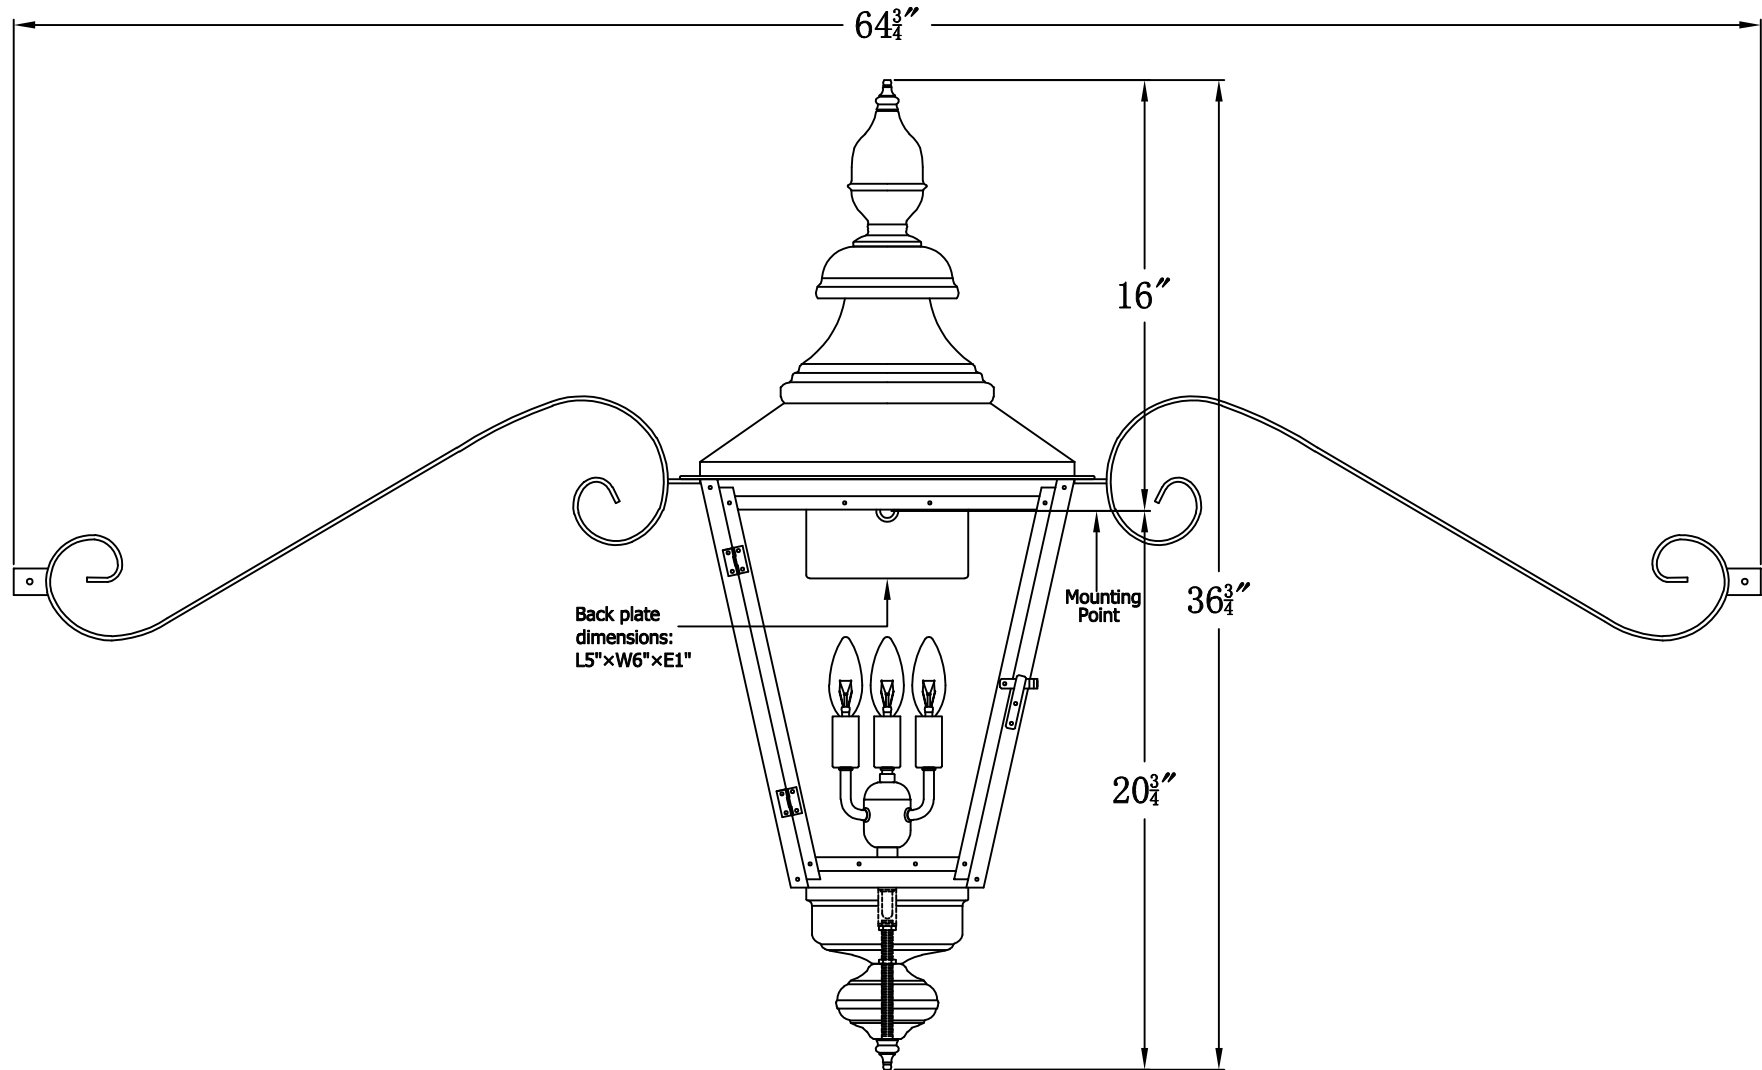

FRANKLIN STREET 43 Electric With Classic Moustache
(FS-43E CML)

The CopperSmith

Product Description	Drawing Description	9152 Hard Drive
Sockets:3-E12 Candelabra	REV:A/0	Foley Alabama 36536
Watts:3-60W	Date:09/29/2021	SKU Number:FS-43E
	Drawing by:Jason Huang	Product Name:Franklin Street 43 Electric