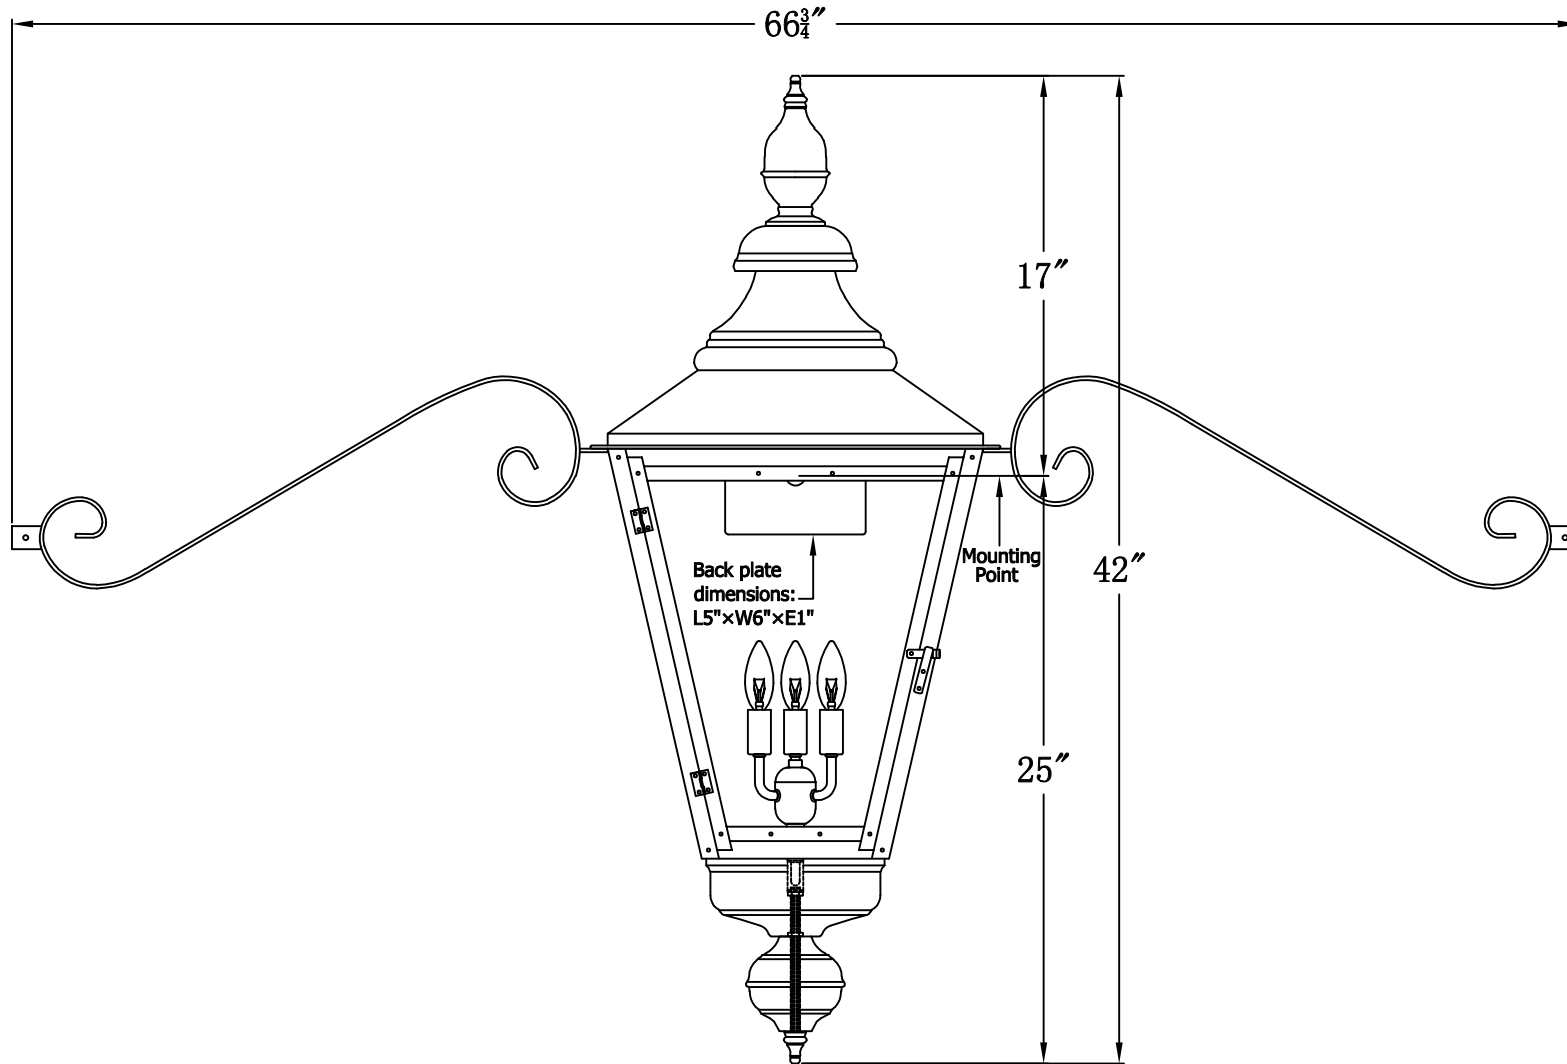

FRANKLIN STREET 44 Electric With Classic Moustache (FS-44E CML)

The CopperSmith

Product Description	Drawing Description	9152 Hard Drive
Sockets:3-E12 Candelabra	REV:A/0	Foley Alabama 36536
Watts:3-60W	Date:10/07/2021	SKU Number:FS-44E
	Drawing by:Jason Huang	Product Name:Franklin Street 44 Electric