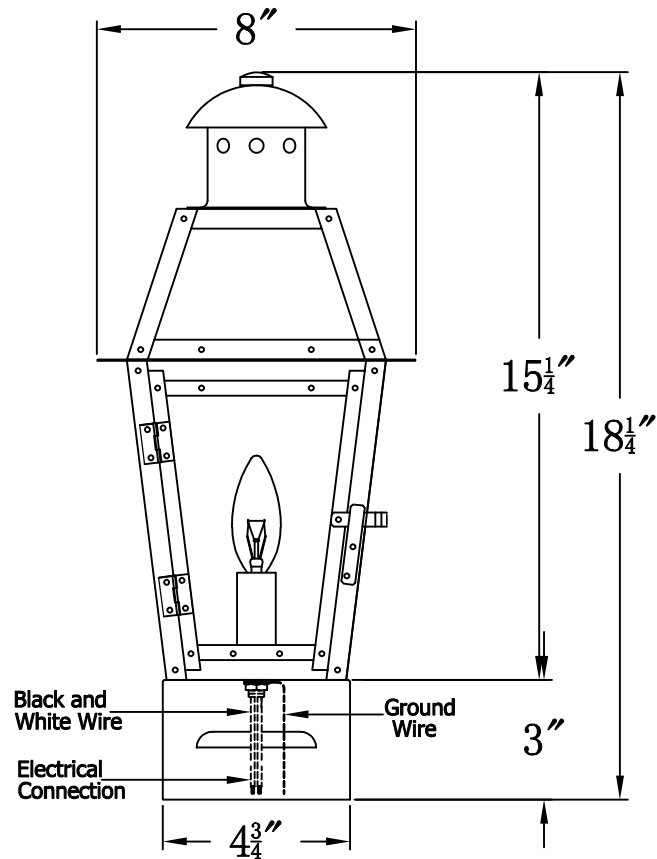

GEORGETOWN 15 Electric With Copper Pier Mount
(GT-15E CPM1)

The CopperSmith

Product Description	Drawing Description	9152 Hard Drive
Sockets:1-E12 Candelabra	REV:A/0	Foley Alabama 36536
Watts:1-60W	Date:12/31/2021	SKU Number:GT-15E
	Drawing by:Jason Huang	Product Name:Georgetown 15 Electric