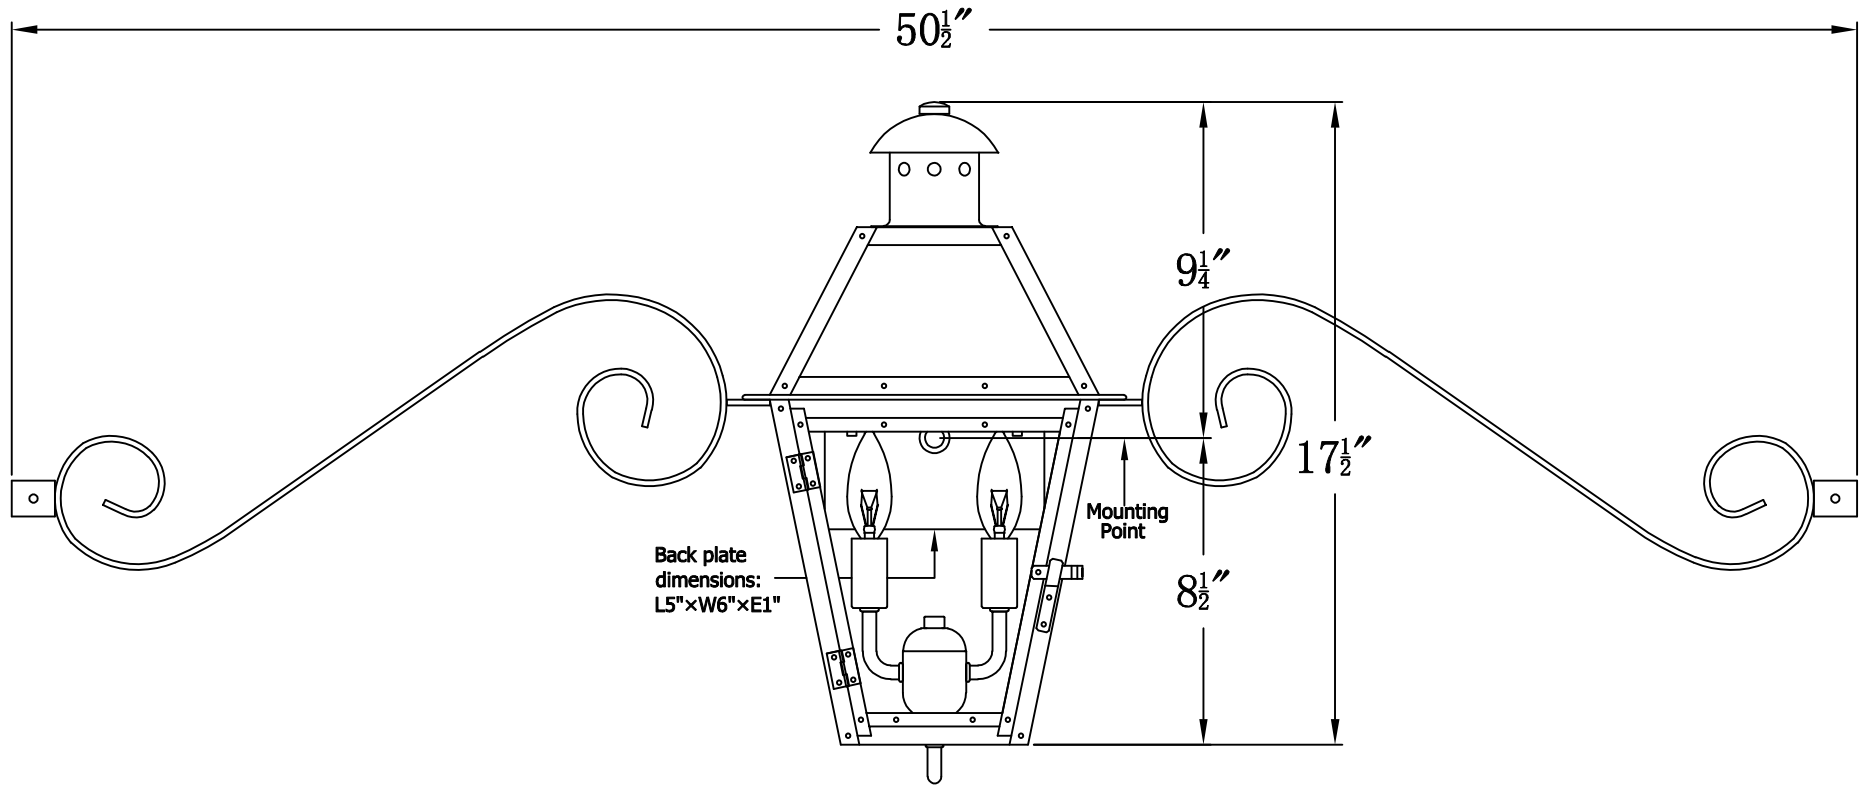

GEORGETOWN 18 Electric With Classic Moustache
(GT-18E CMS)

The CopperSmith

Product Description	Drawing Description	9152 Hard Drive
Sockets:2-E12 Candelabra	REV:A/0	Foley Alabama 36536
Watts:2-60W	Date:01/06/2022	SKU Number:GT-18E
	Drawing by:Jason Huang	Product Name:Georgetown 18 Electric