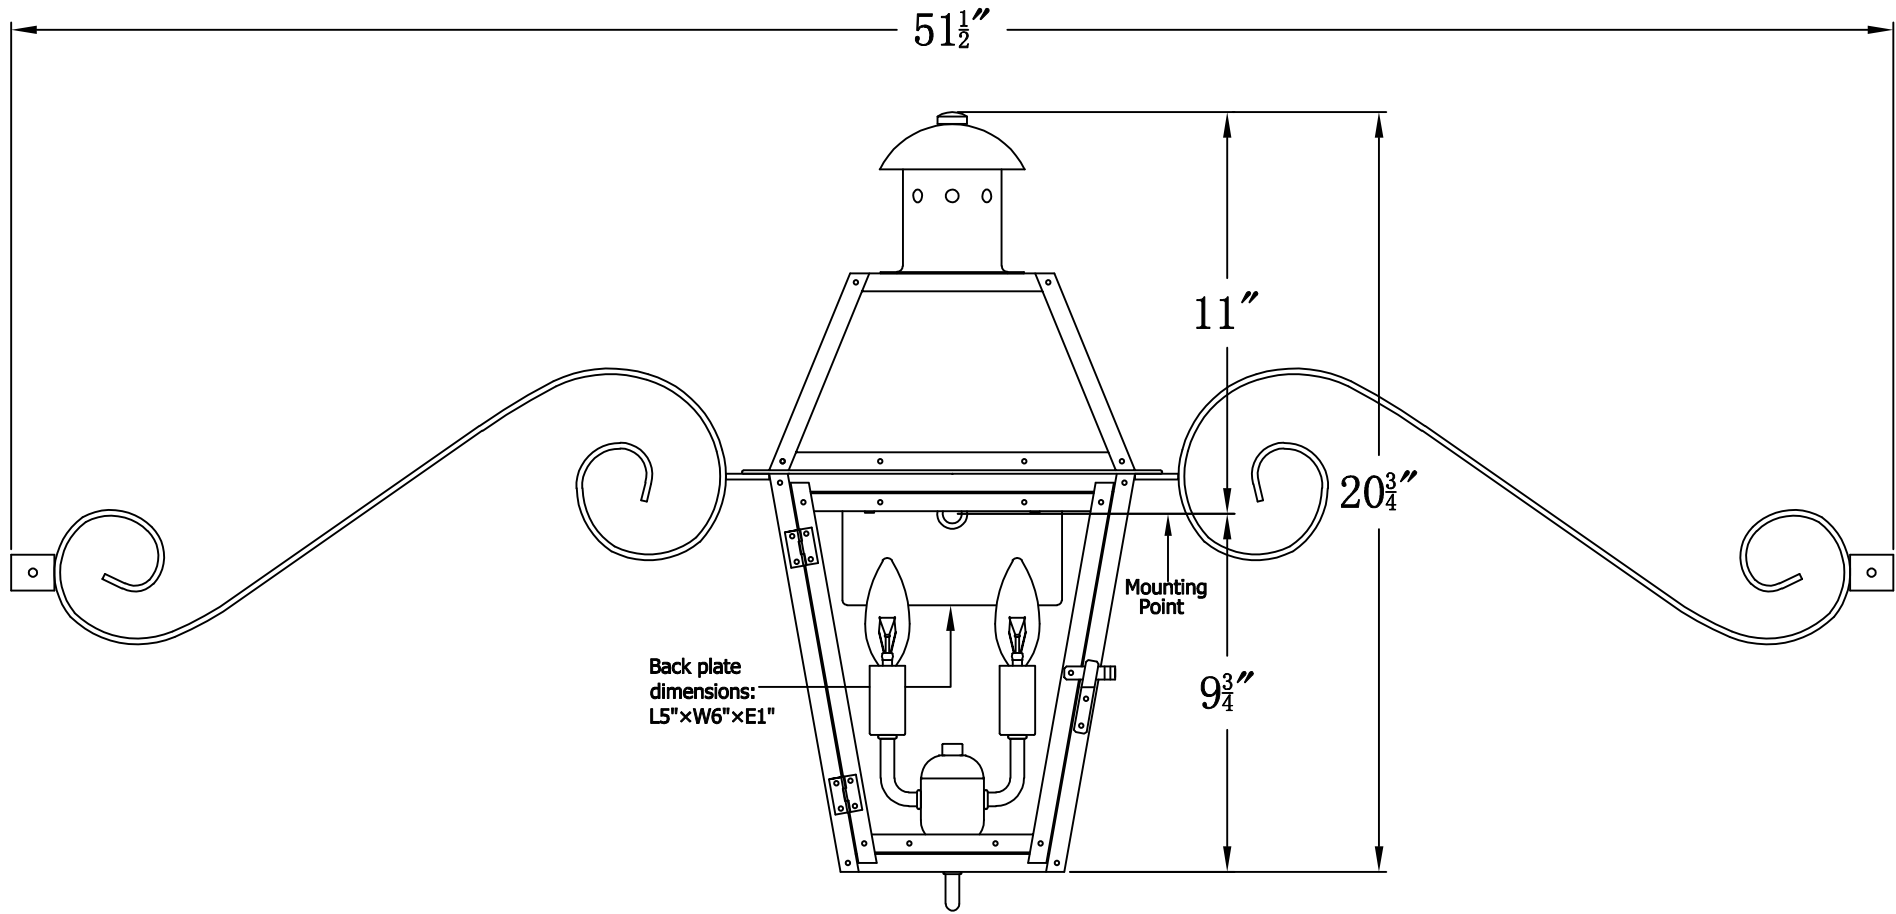

GEORGETOWN 20 Electric With Classic Moustache
(GT-20E CMS)

The CopperSmith

Product Description	Drawing Description	9152 Hard Drive
Sockets:2-E12 Candelabra	REV:A/0	Foley Alabama 36536
Watts:2-60W	Date:01/08/2022	SKU Number:GT-20E
	Drawing by:Jason Huang	Product Name:Georgetown 20 Electric