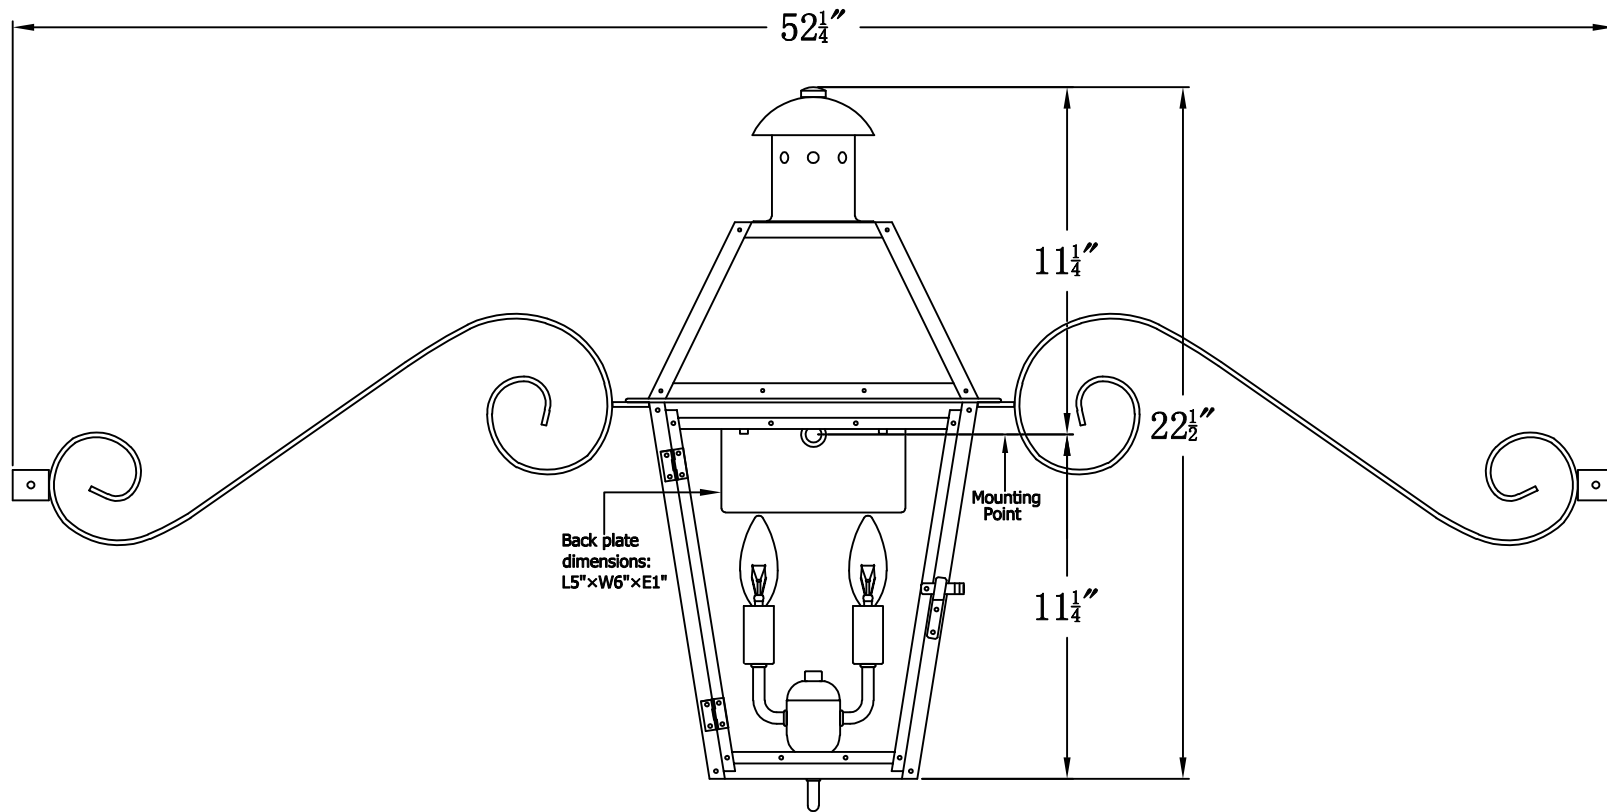

GEORGETOWN 22 Electric With Classic Moustache  
(GT-22E CMS)

The CopperSmith

Product Description	Drawing Description	9152 Hard Drive
Sockets:2-E12 Candelabra	REV:A/0	Foley Alabama 36536
Watts:2-60W	Date:01/24/2022	SKU Number:GT-22E
	Drawing by:Jason Huang	Product Name:Georgetown 22 Electric