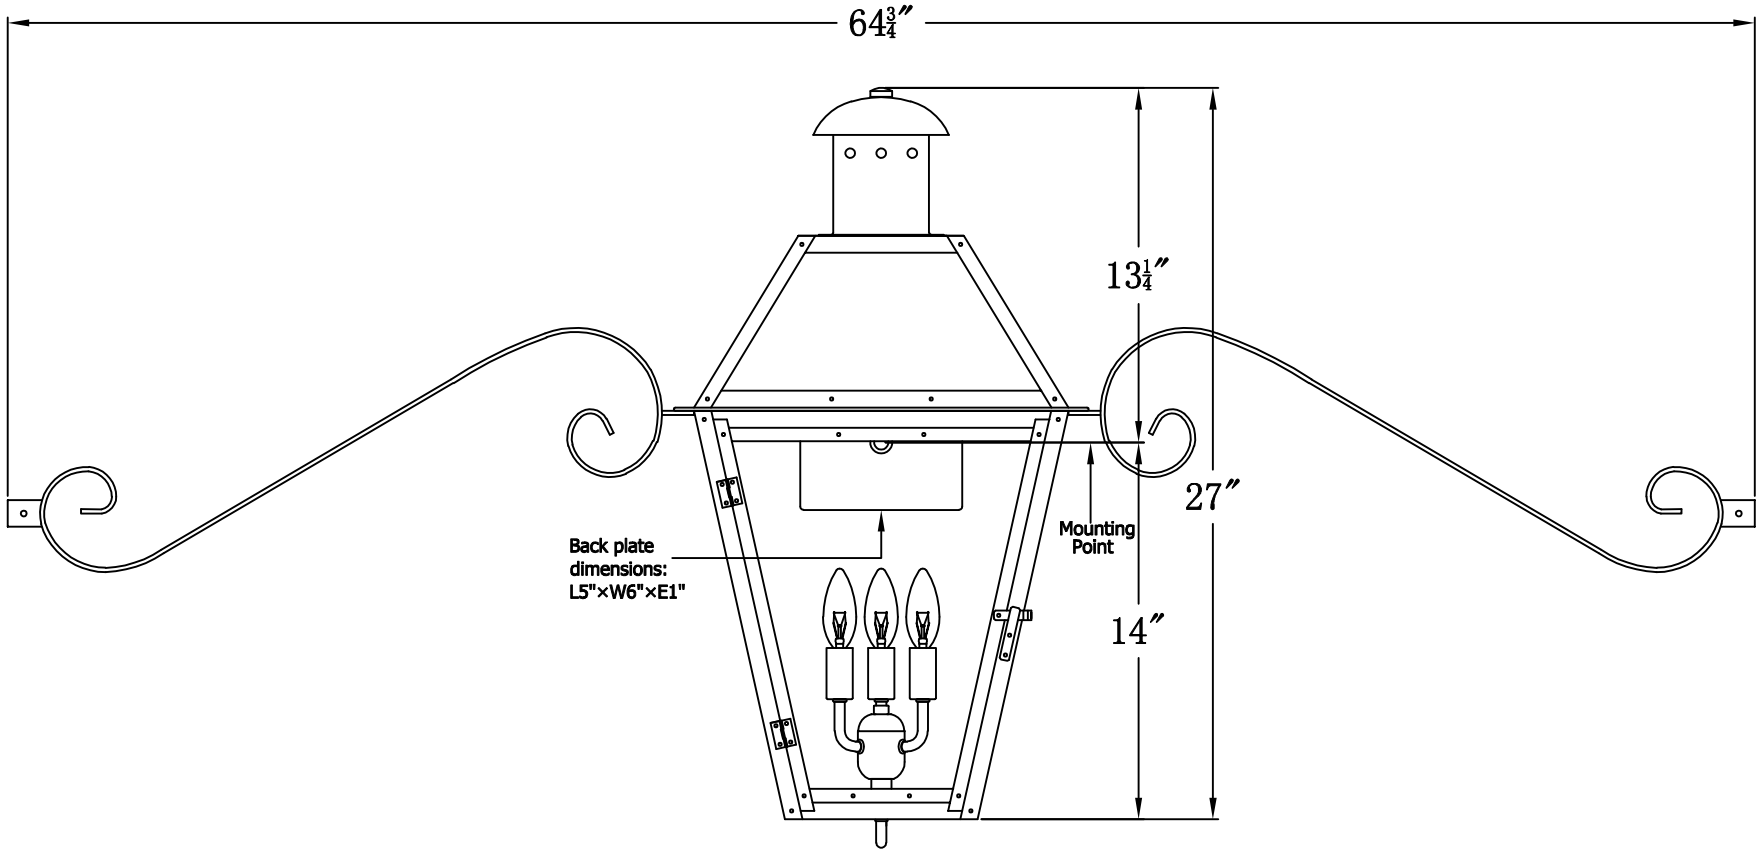

**GEORGETOWN 27 Electric With Classic Moustache  
(GT-27E CML)**

<b>The CopperSmith</b>		
Product Description	Drawing Description	9152 Hard Drive
Sockets:3-E12 Candelabra	REV:A/0	Foley Alabama 36536
Watts:3-60W	Date:02/14/2022	SKU Number:GT-27E
	Drawing by:Jason Huang	Product Name:Georgetown 27 Electric