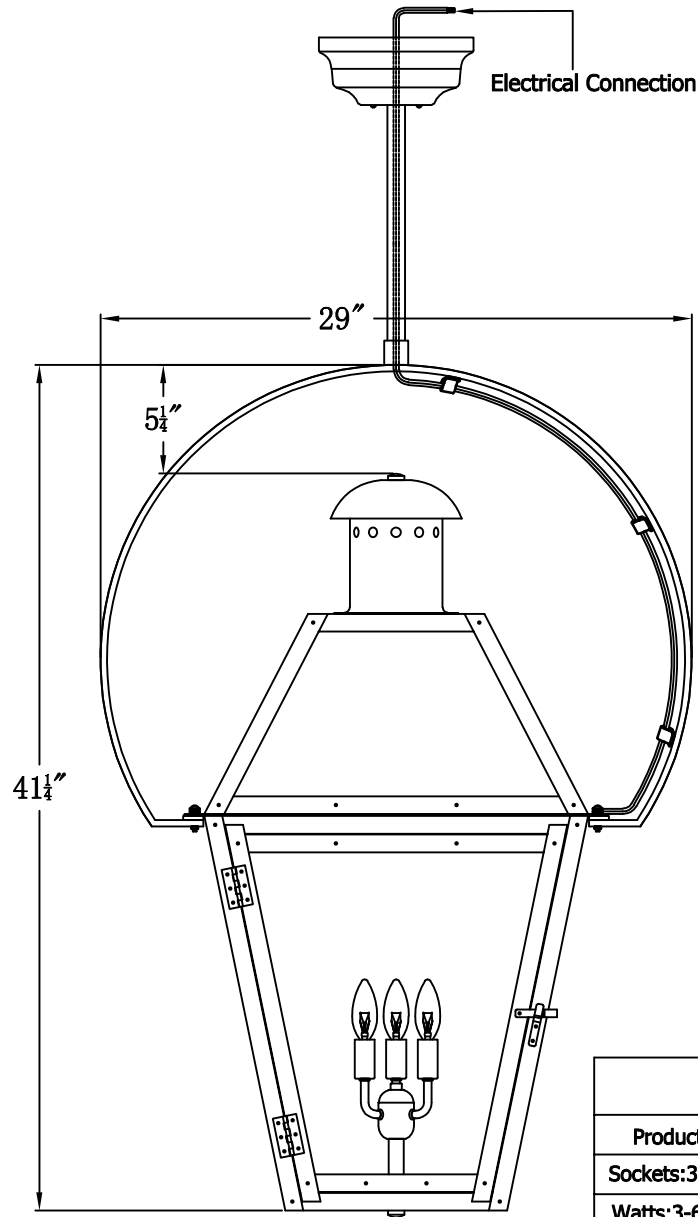

GEORGETOWN 36 Electric With Classic Yoke  
(GT-36E CY-GT36)

The CopperSmith

Product Description	Drawing Description	9152 Hard Drive
Sockets:3-E12 Candelabra	REV:A/0	Foley Alabama 36536
Watts:3-60W	Date:02/17/2022	SKU Number:GT-36E
	Drawing by:Jason Huang	Product Name:Georgetown 36 Electric