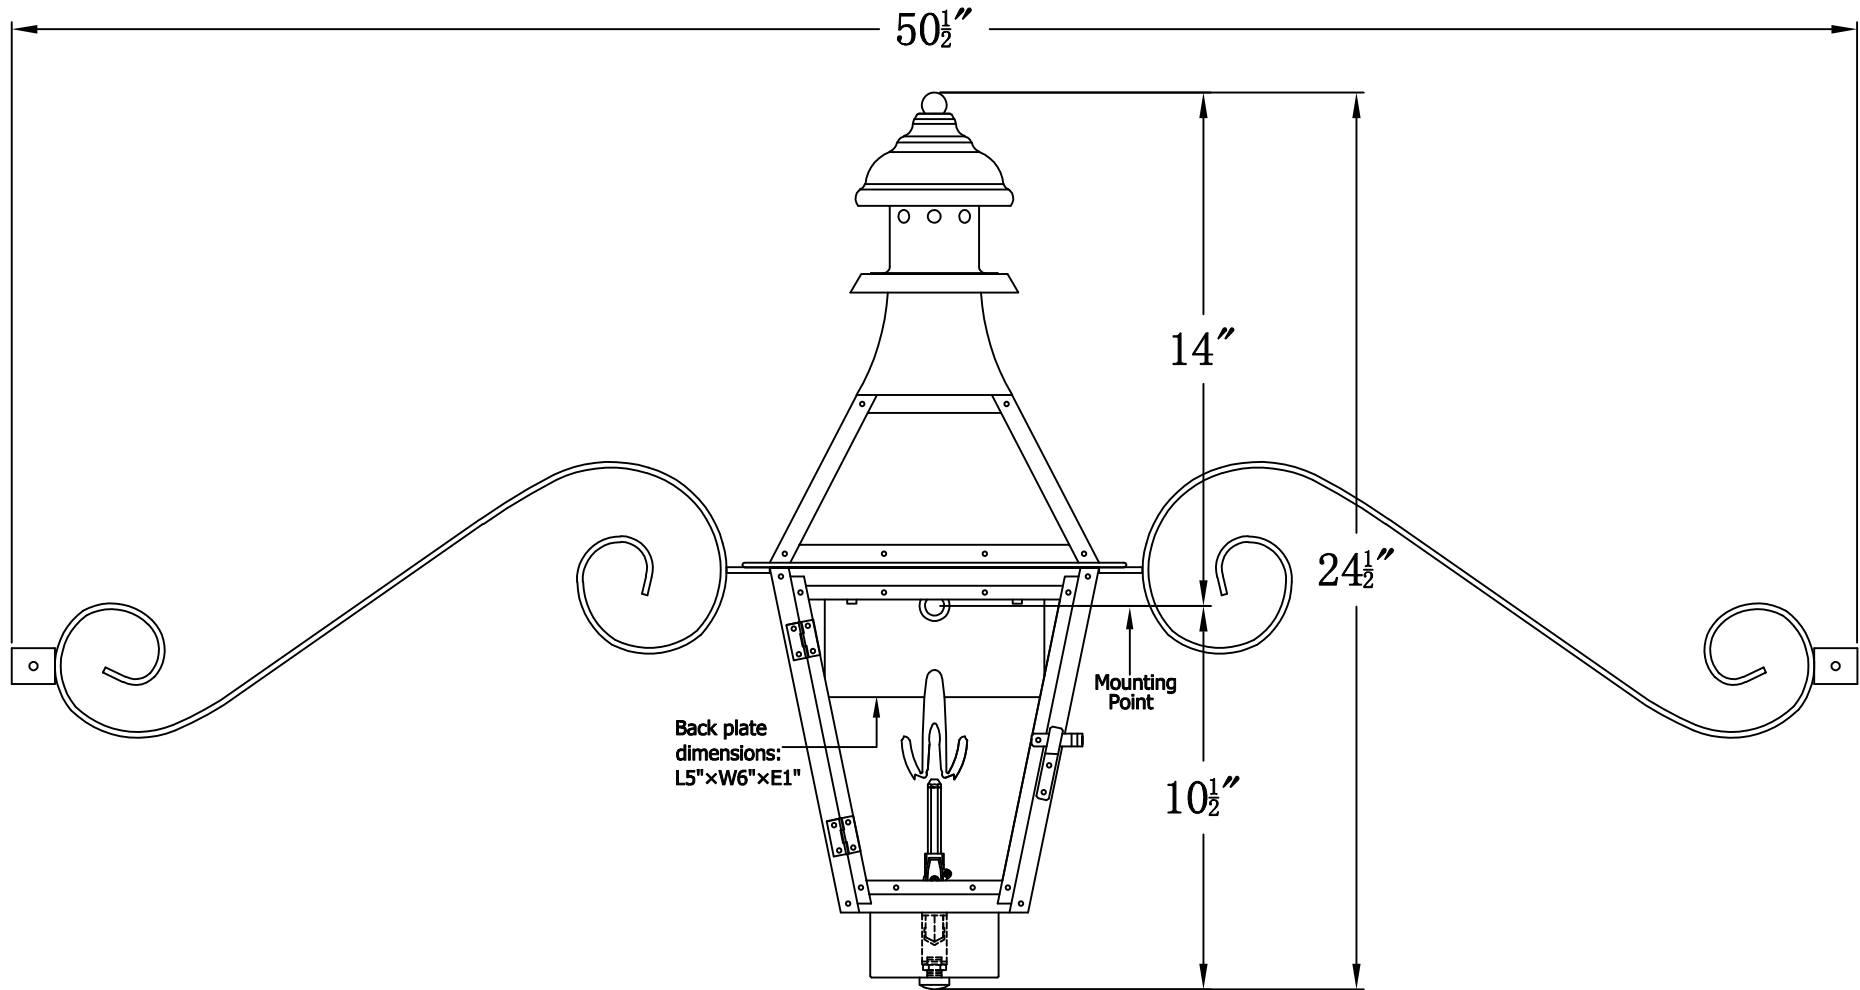

CREOLE 22 Gas With Classic Moustache
(CR-22G CMS)

The CopperSmith

Product Description	Drawing Description	9152 Hard Drive
Burner:Single	REV:A/0	Foley Alabama 36536
Gas Valve Name:VNG(P)50	Date:11/19/2021	SKU Number:CR-22G
	Drawing by:Jason Huang	Product Name:Creole 22 Gas