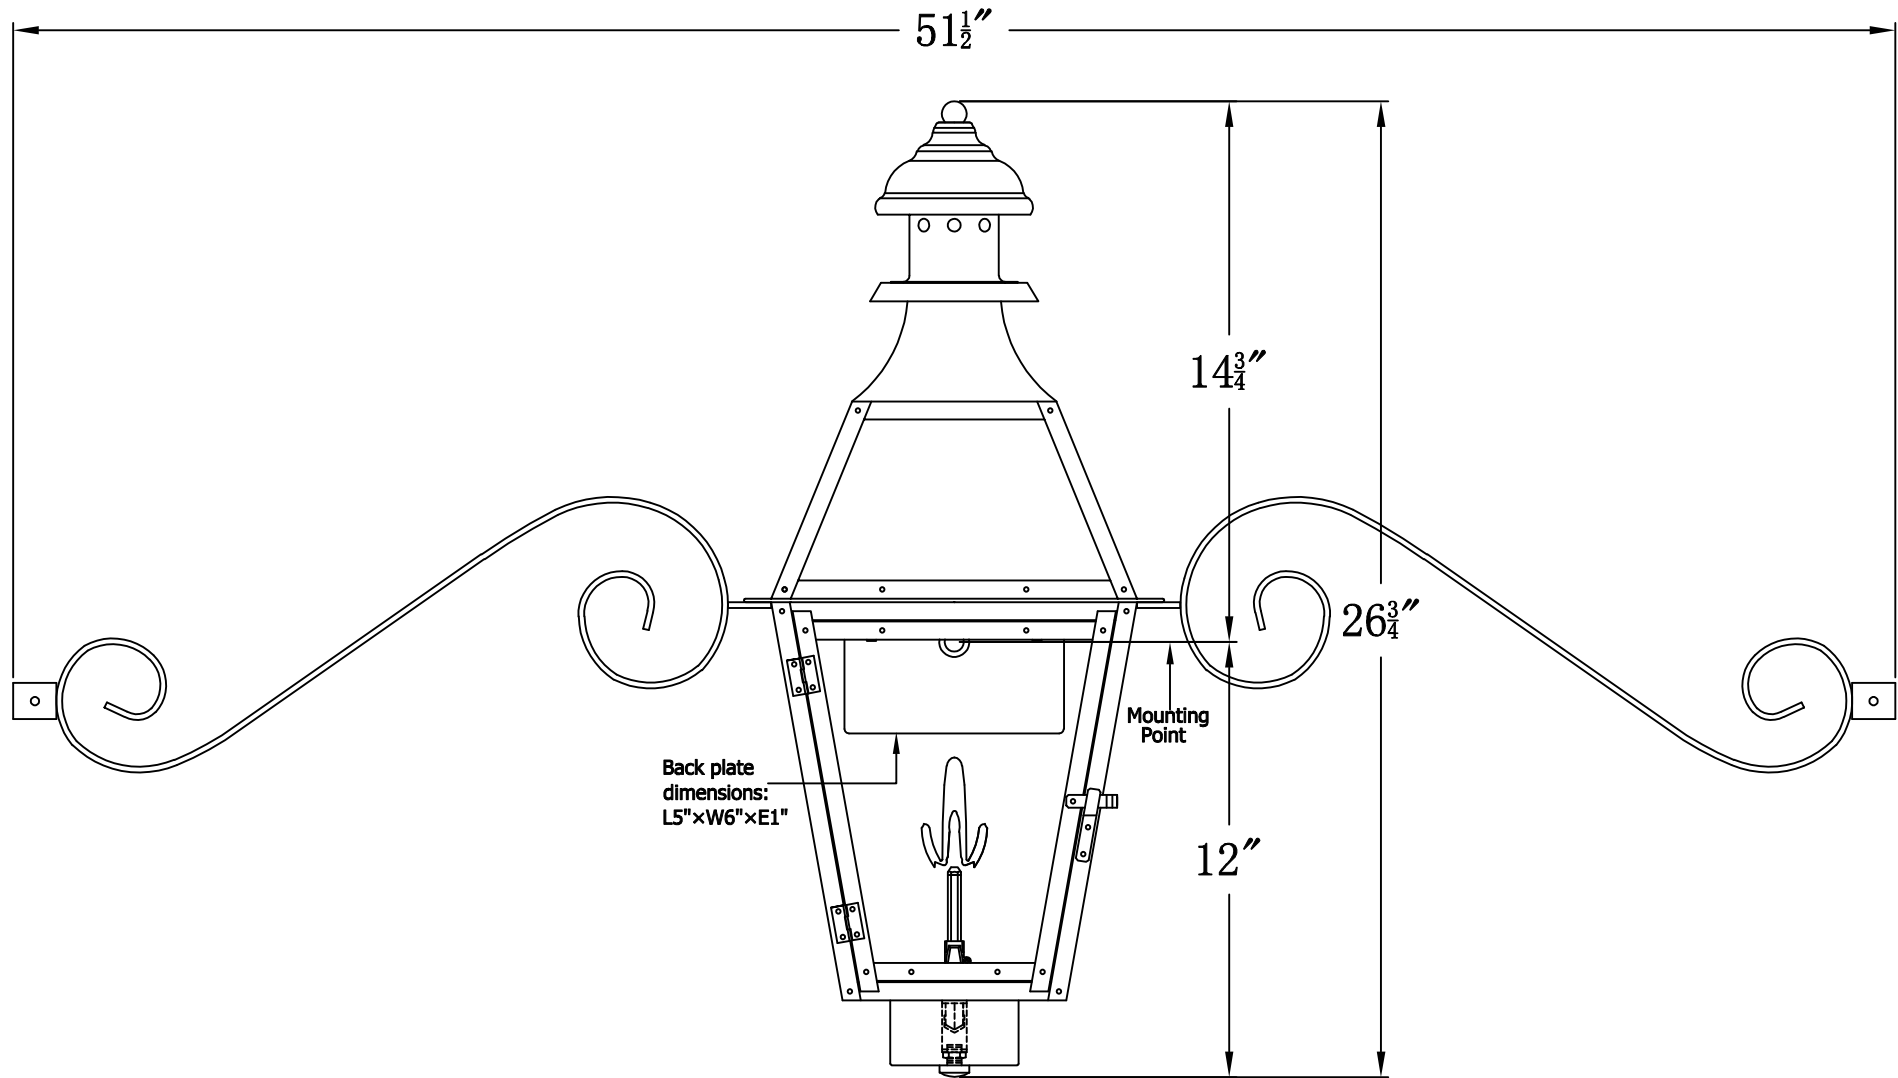

CREOLE 24 Gas With Classic Moustache
(CR-24G CMS)

The CopperSmith

Product Description	Drawing Description	9152 Hard Drive
Burner: Single	REV: A/0	Foley Alabama 36536
Gas Valve Name: VNG(P)50	Date: 11/23/2021	SKU Number: CR-24G
	Drawing by: Jason Huang	Product Name: Creole 24 Gas