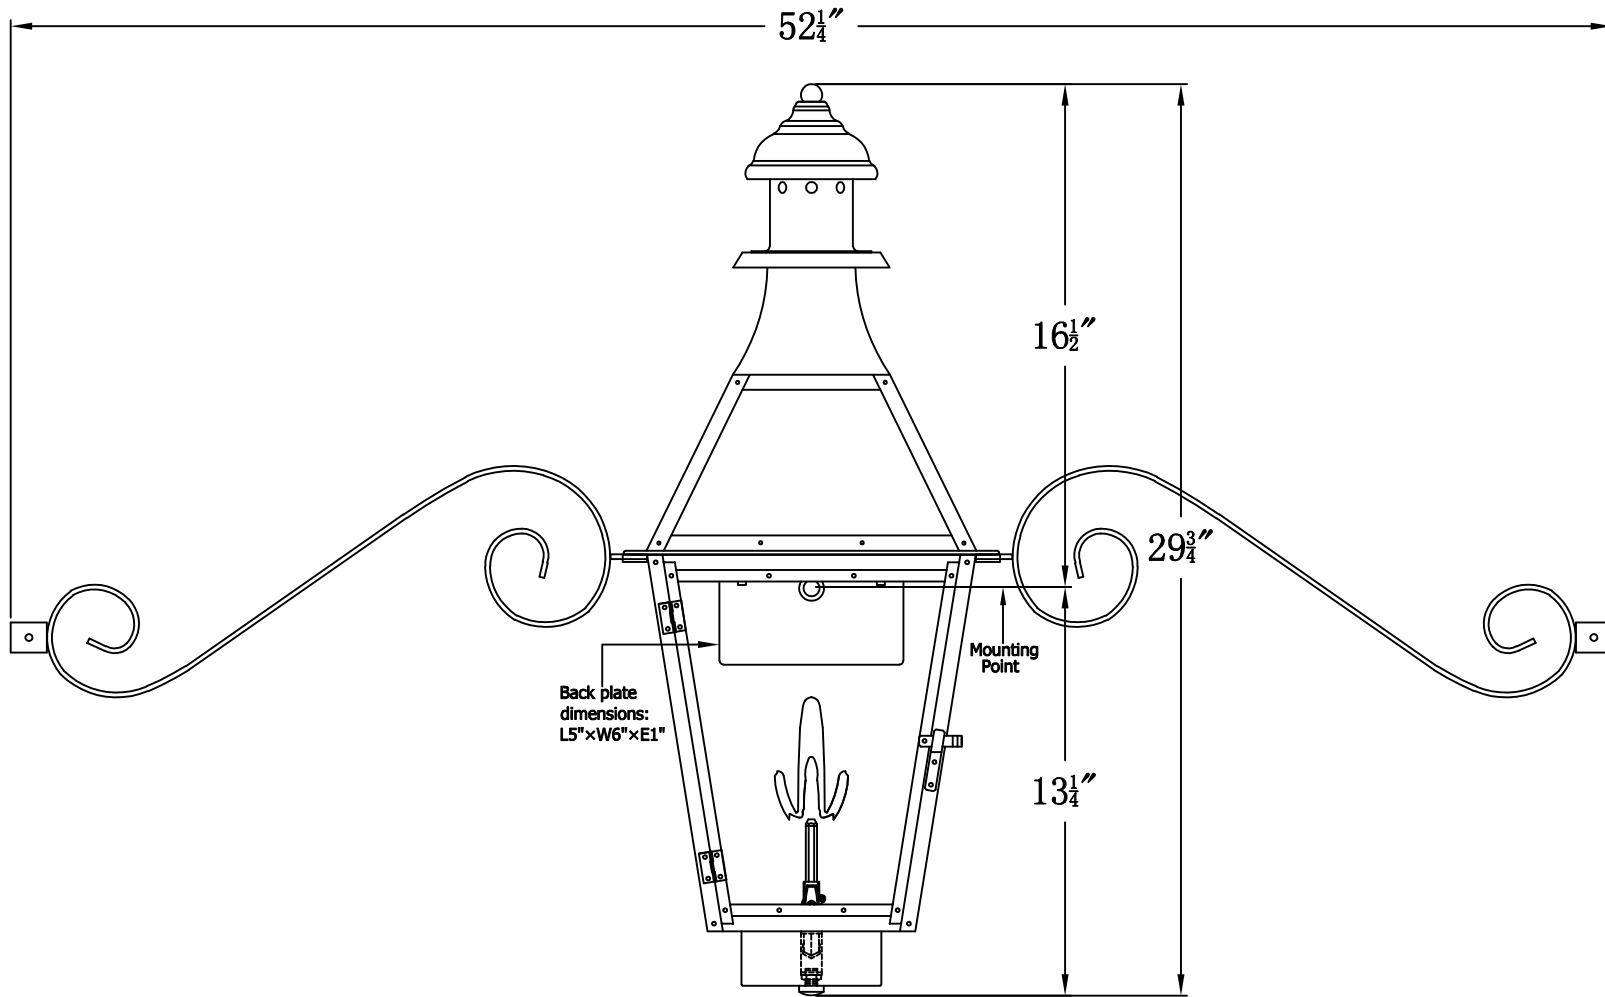

CREOLE 27 Gas With Classic Moustache
(CR-27G CMS)

The CopperSmith

Product Description	Drawing Description	9152 Hard Drive
Burner: Single	REV: A/0	Foley Alabama 36536
Gas Valve Name: VNG(P)50	Date: 12/01/2021	SKU Number: CR-27G
	Drawing by: Jason Huang	Product Name: Creole 27 Gas