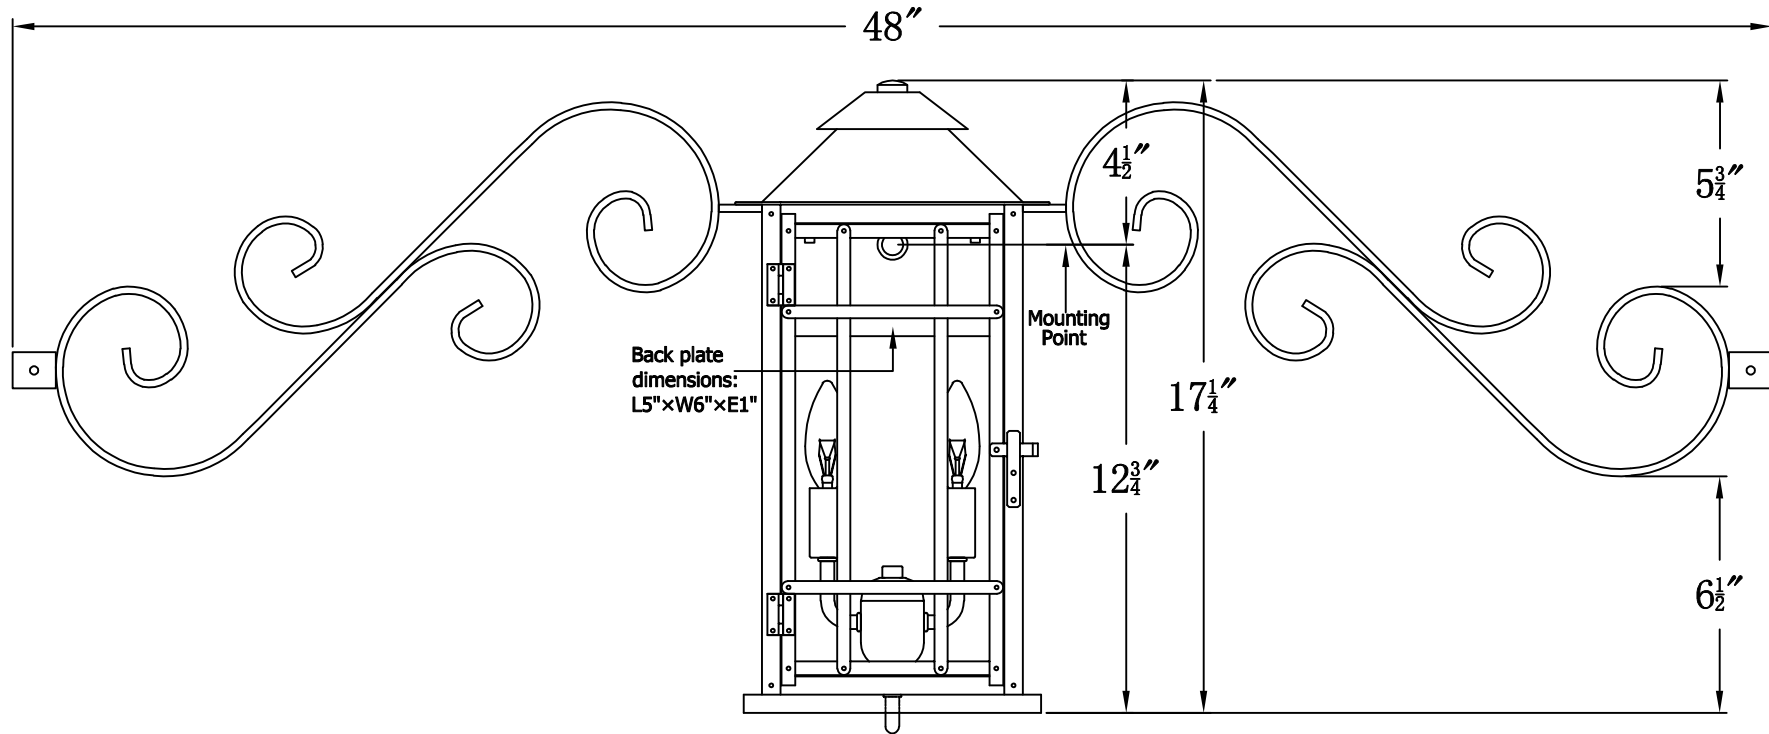

**BADLANDS 18 Electric With Dual Scroll Moustache  
(BL-18E DSMS)**

**The CopperSmith**

Product Description	Drawing Description	9152 Hard Drive
Sockets:2-E12 Candelabra	REV:A/0	Foley Alabama 36536
Watts:2-60W	Date:02/18/2022	SKU Number:BL-18E
	Drawing by:Jason Huang	Product Name:Badlands 18 Electric