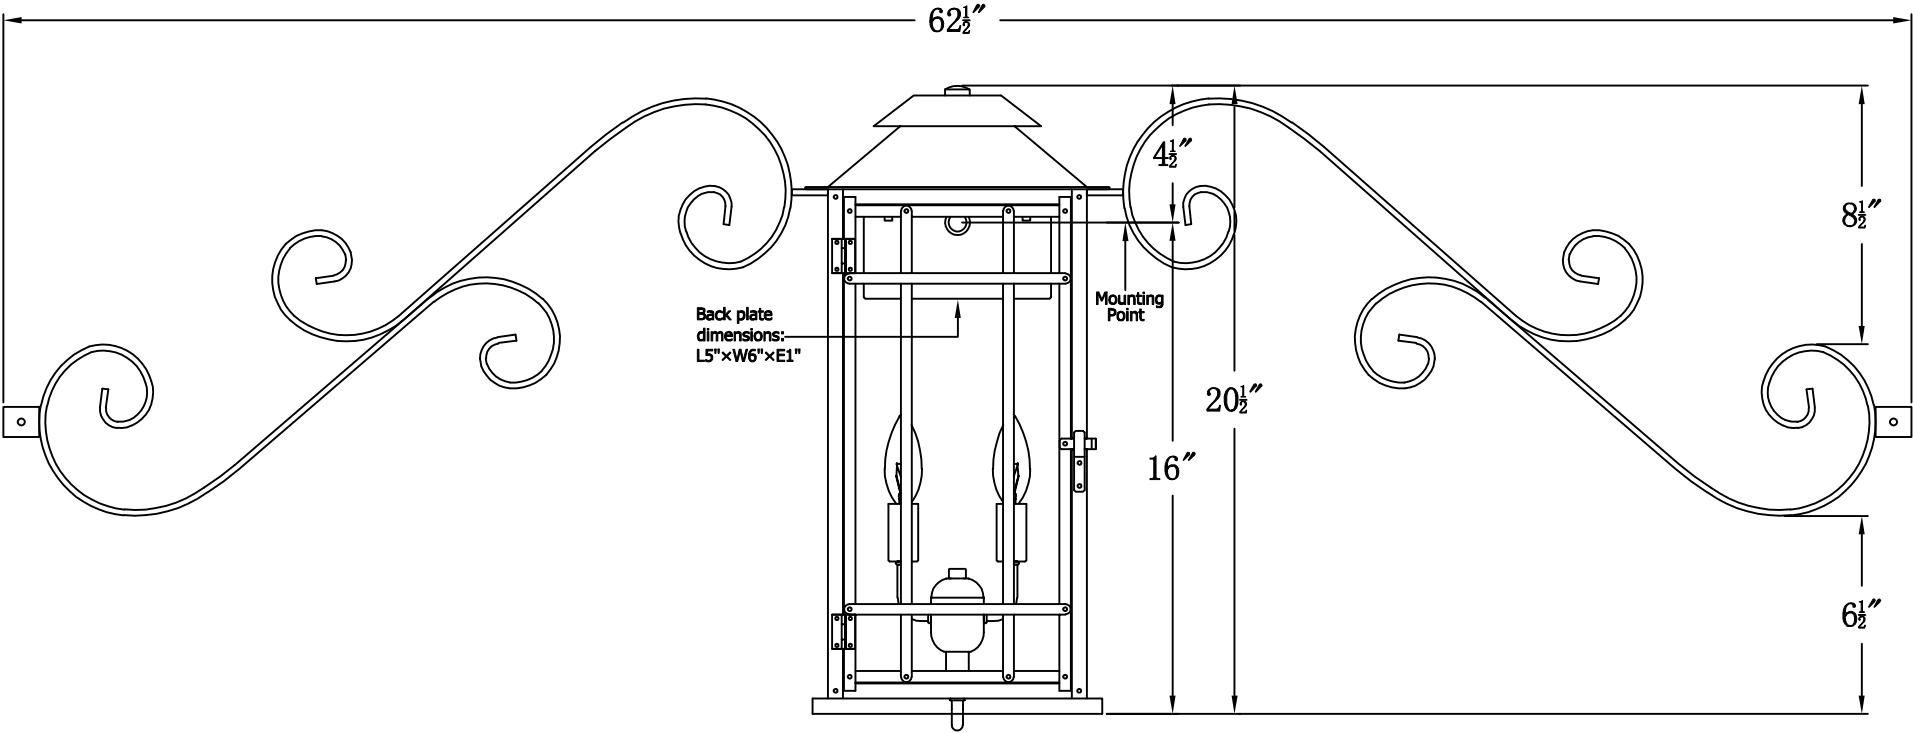

**BADLANDS 22 Electric With Dual Scroll Moustache  
(BL-22E DSML)**

<b>The CopperSmith</b>		
Product Description	Drawing Description	9152 Hard Drive
Sockets:2-E12 Candelabra	REV:A/0	Foley Alabama 36536
Watts:2-60W	Date:02/19/2022	SKU Number:BL-22E
	Drawing by:Jason Huang	Product Name:Badlands 22 Electric