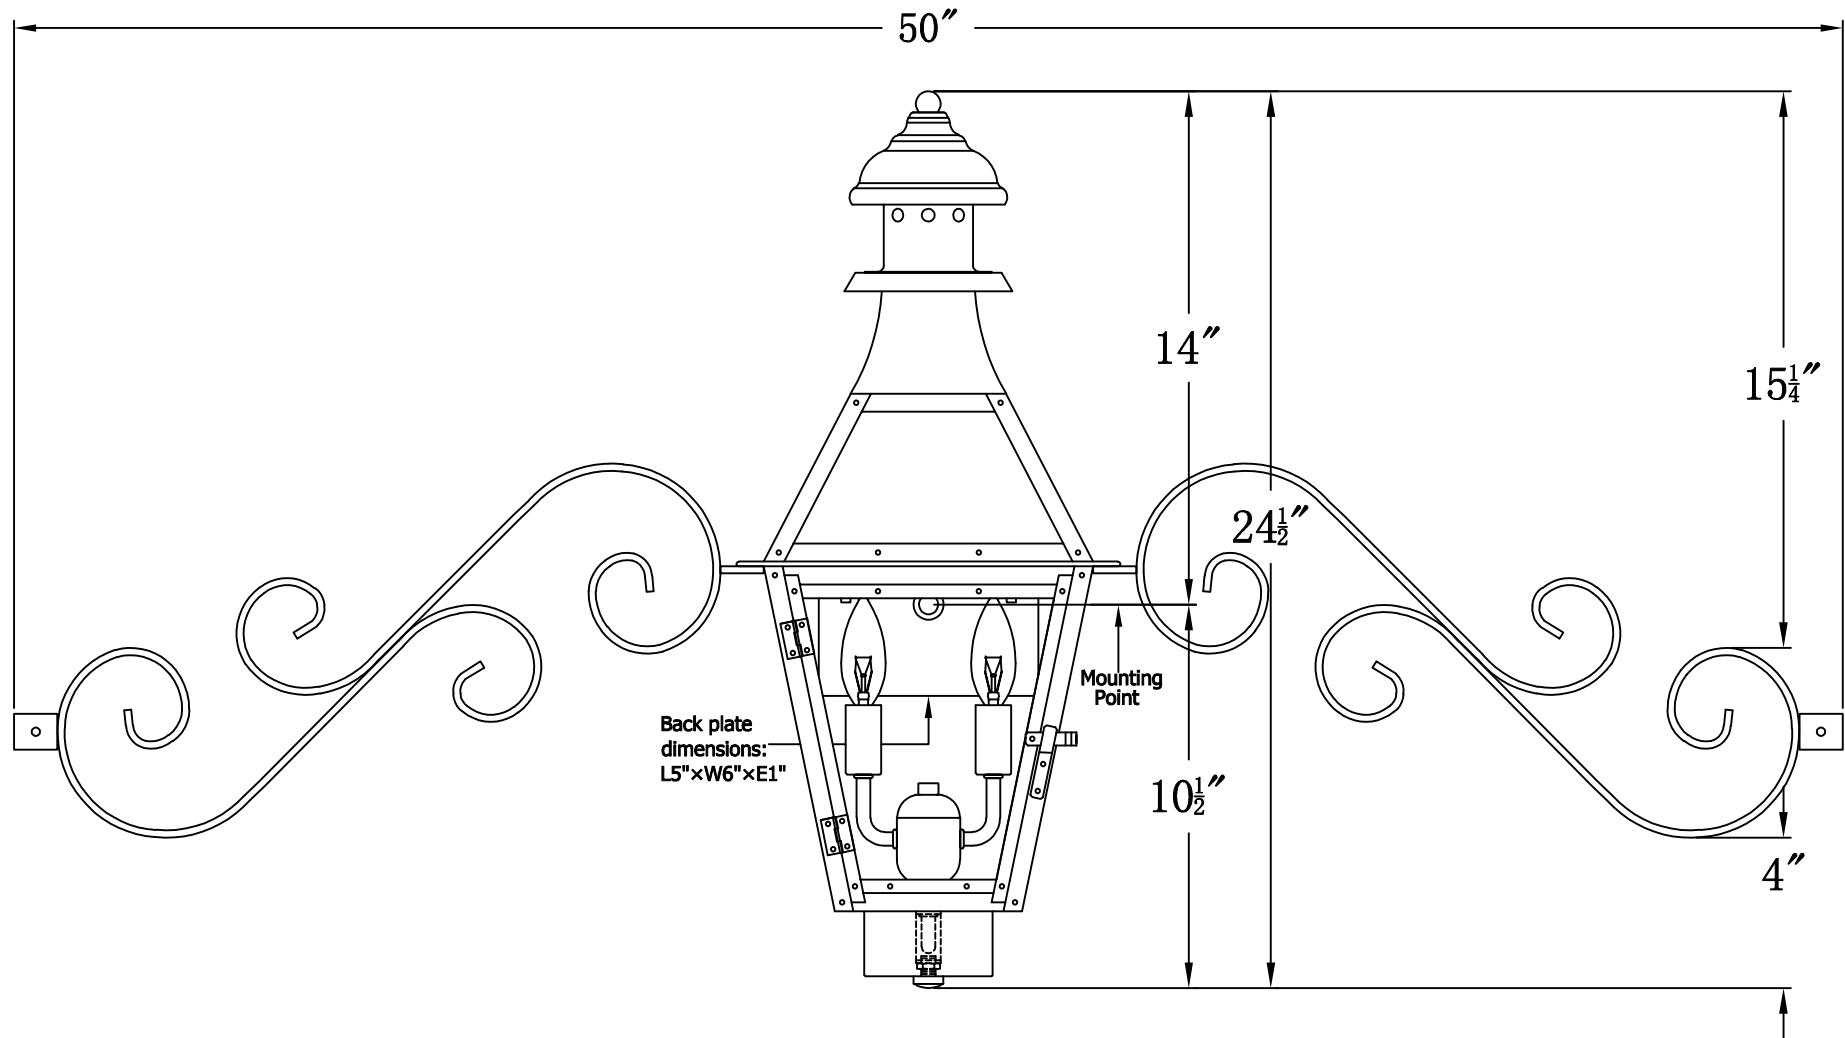

CREOLE 22 Electric With Dual Scroll Moustache  
(CR-22E DSMS)

The CopperSmith

Product Description	Drawing Description	9152 Hard Drive
Sockets:2-E12 Candelabra	REV:A/0	Foley Alabama 36536
Watts:2-60W	Date:11/19/2021	SKU Number:CR-22E
	Drawing by:Jason Huang	Product Name:Creole 22 Electric