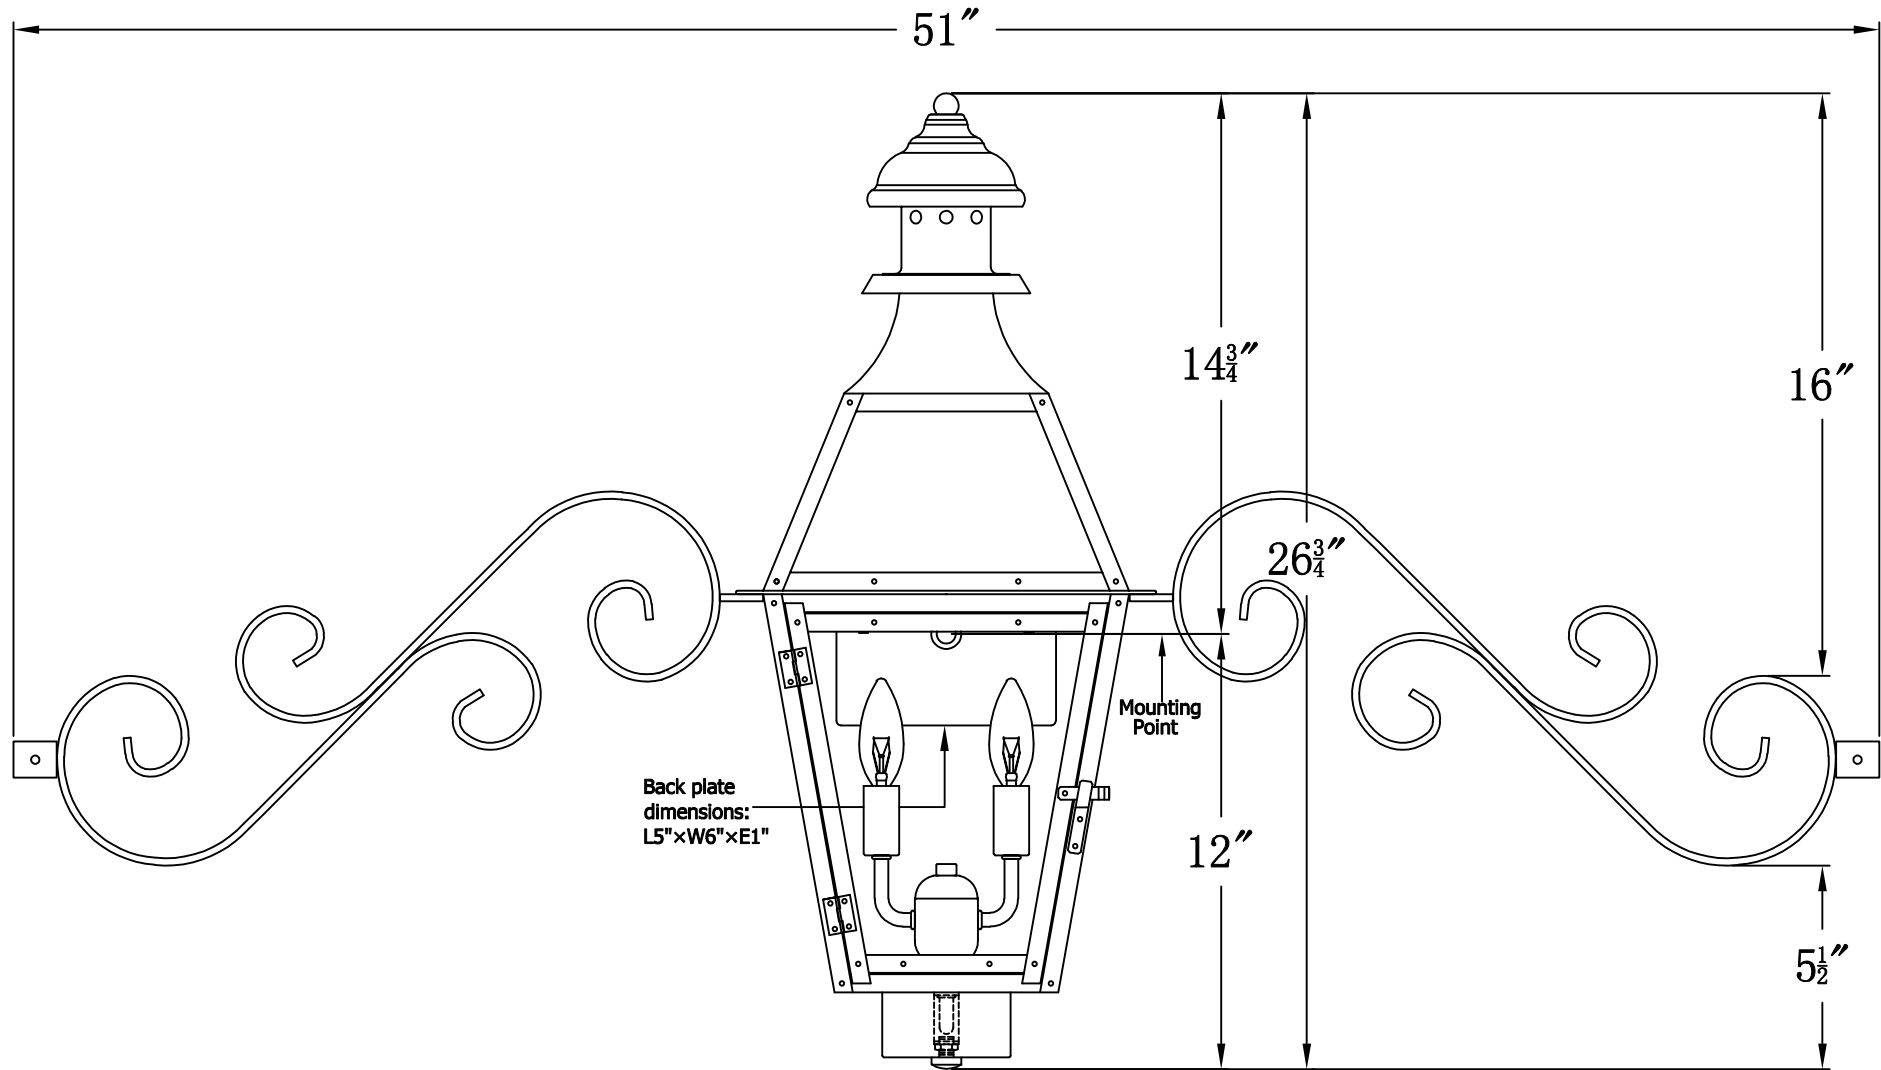

CREOLE 24 Electric With Dual Scroll Moustache  
(CR-24E DSMS)

The CopperSmith

Product Description	Drawing Description	9152 Hard Drive
Sockets:2-E12 Candelabra	REV:A/0	Foley Alabama 36536
Watts:2-60W	Date:11/23/2021	SKU Number:CR-24E
	Drawing by:Jason Huang	Product Name:Creole 24 Electric