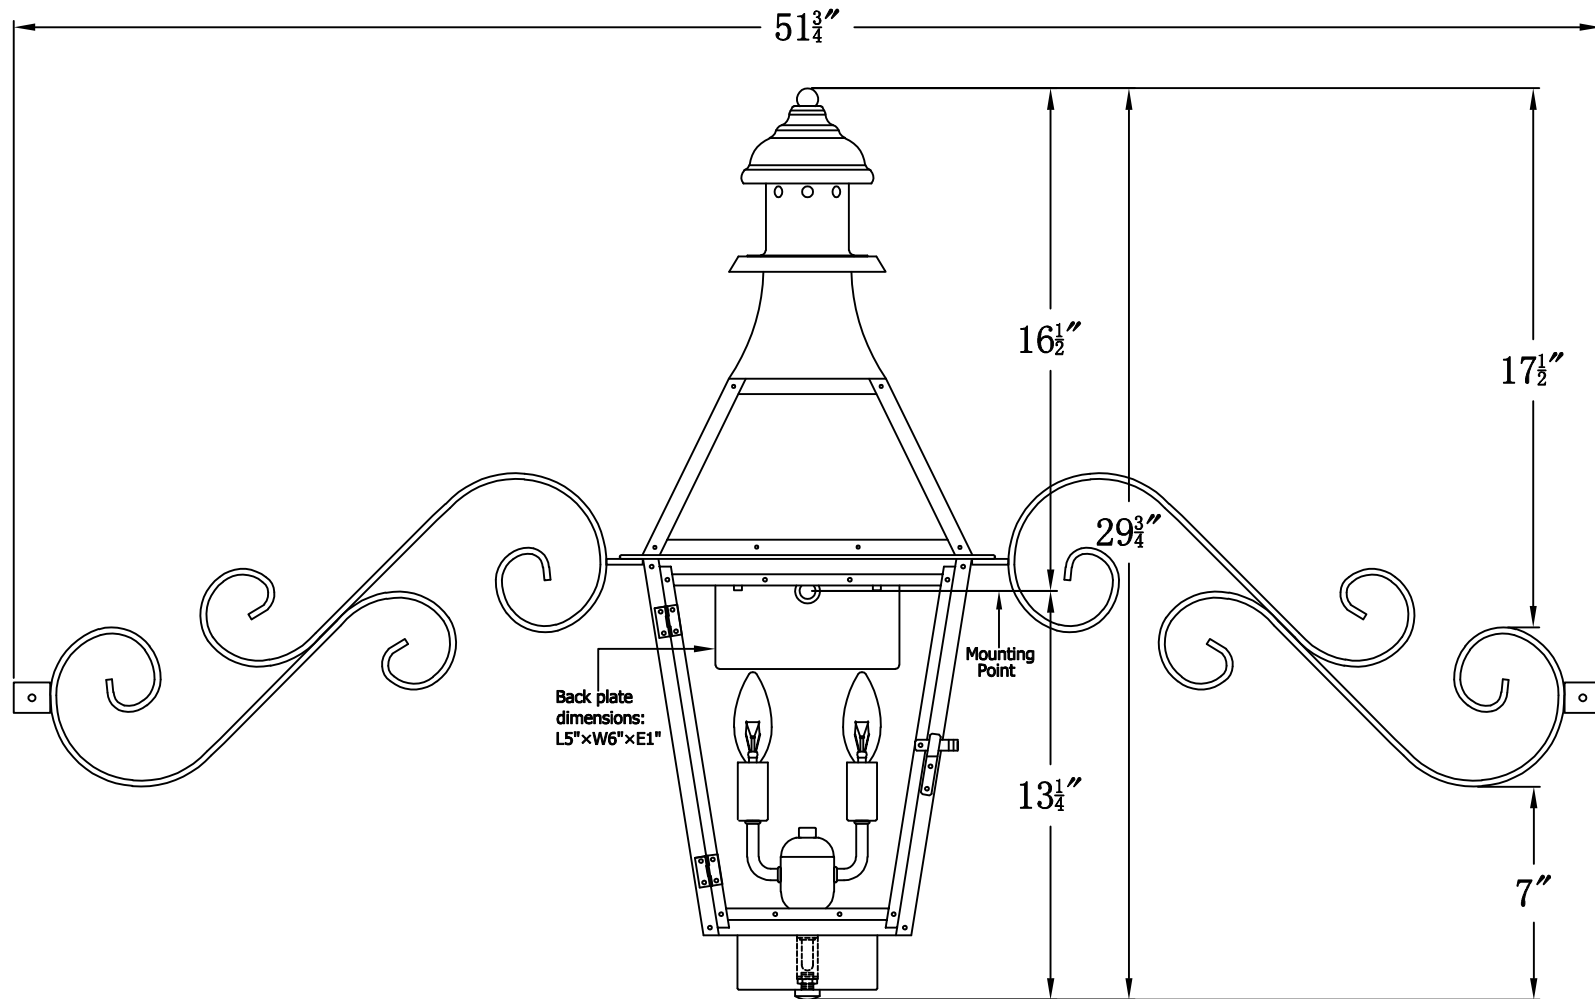

CREOLE 27 Electric With Dual Scroll Moustache
(CR-27E DSMS)

The CopperSmith

Product Description	Drawing Description	9152 Hard Drive
Sockets:2-E12 Candelabra	REV:A/0	Foley Alabama 36536
Watts:2-60W	Date:12/01/2021	SKU Number:CR-27E
	Drawing by:Jason Huang	Product Name:Creole 27 Electric