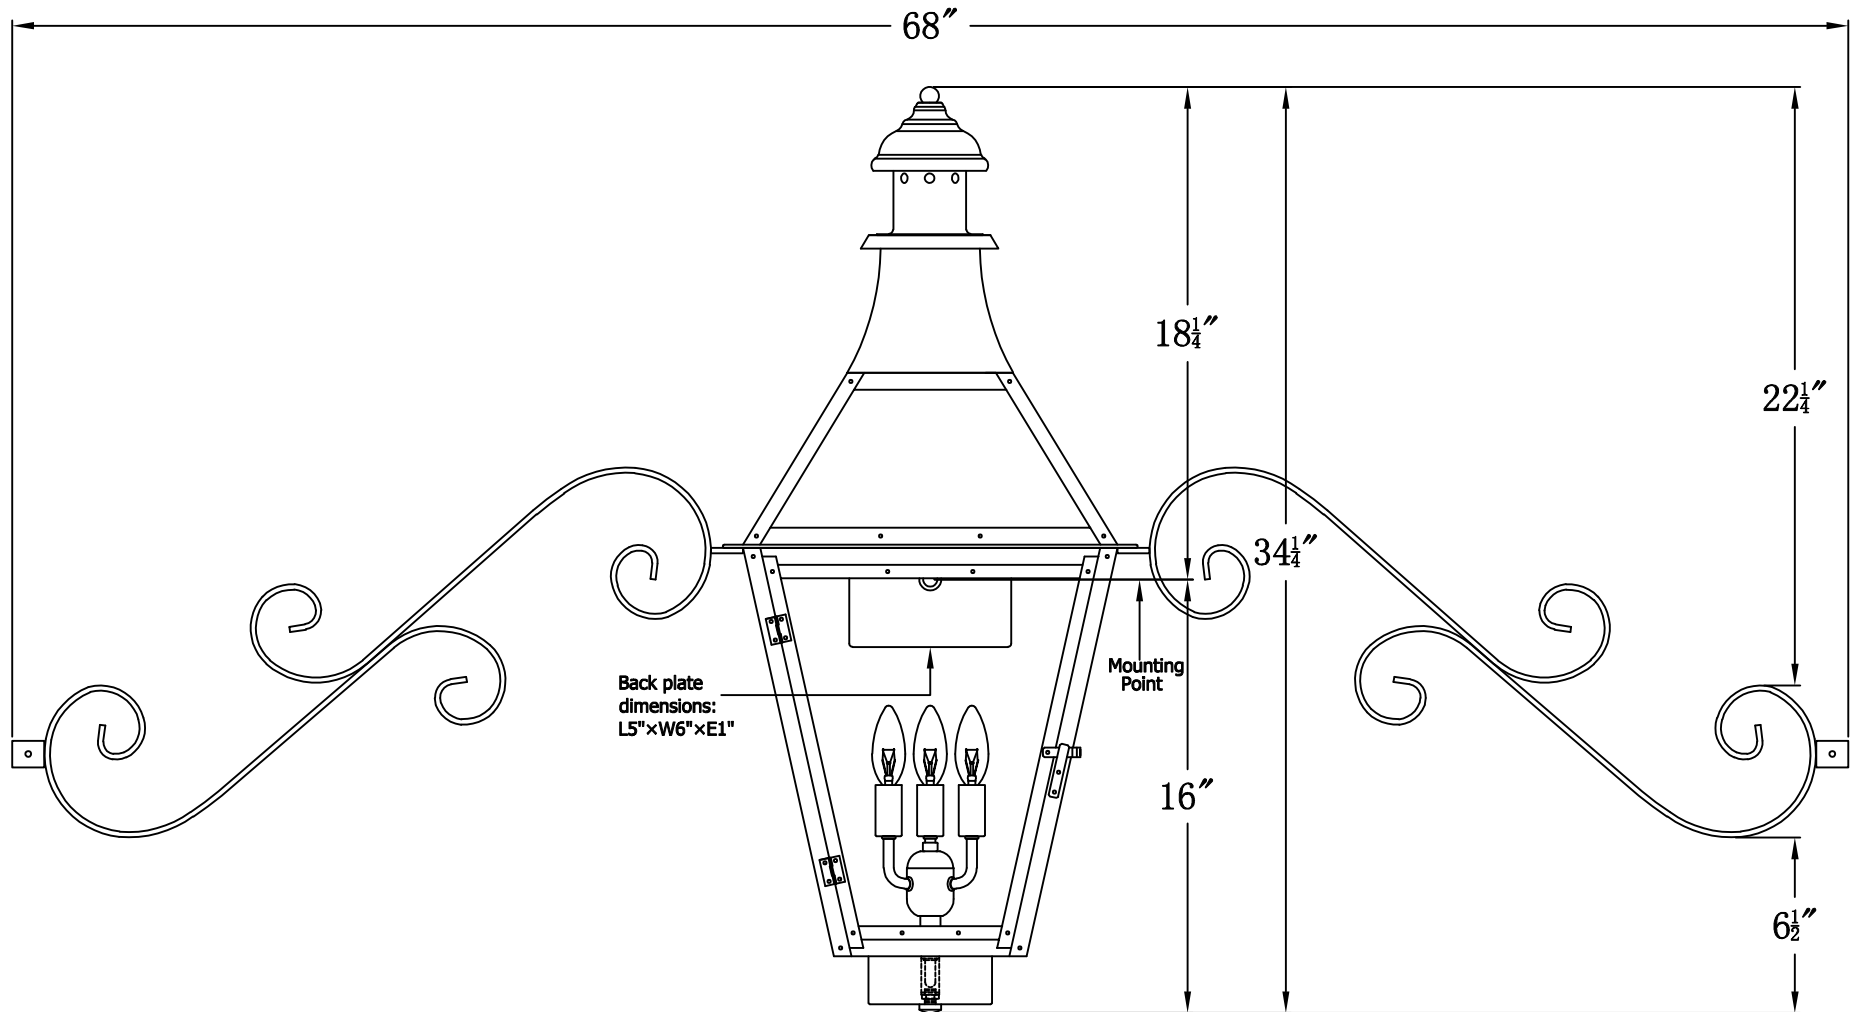

**CREOLE 33 Electric With Dual Scroll Moustache
(CR-33E DSML)**

The CopperSmith

Product Description	Drawing Description	9152 Hard Drive
Sockets:3-E12 Candelabra	REV:A/0	Foley Alabama 36536
Watts:3-60W	Date:12/23/2021	SKU Number:CR-33E
	Drawing by:Jason Huang	Product Name:Creole 33 Electric