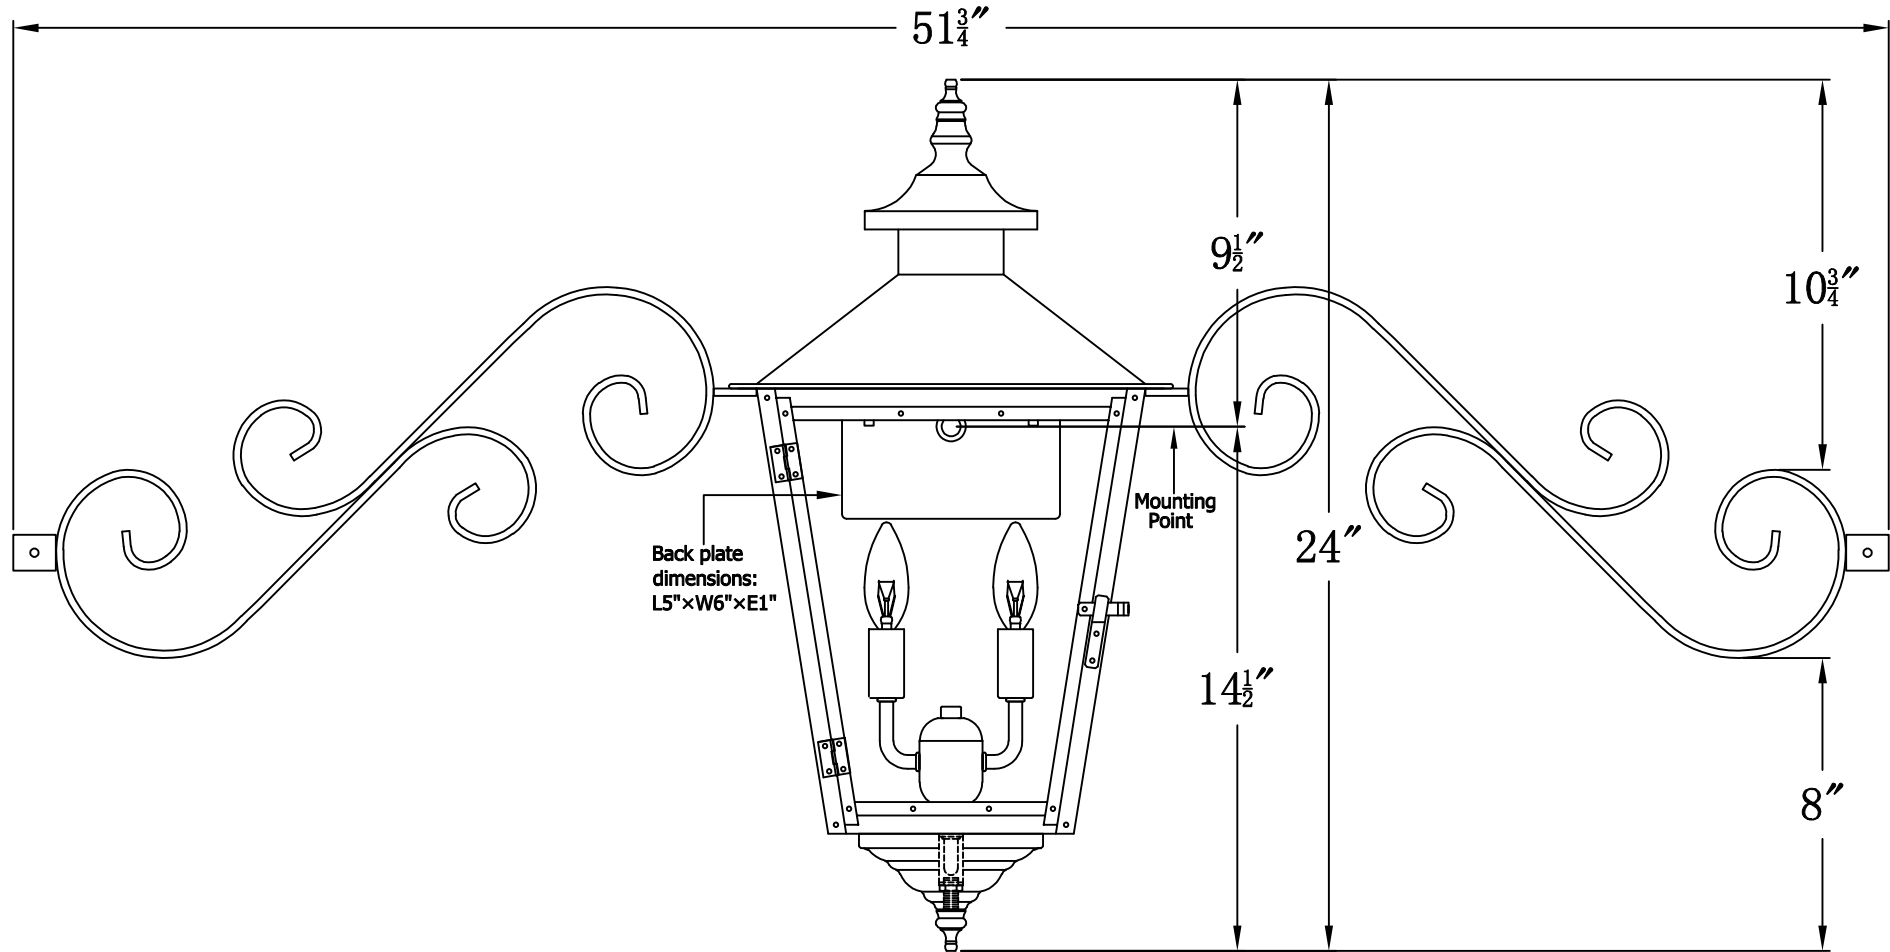

CONCEPTION STREET 42 Electric With Dual Scroll Moustache
(CS-42E DSMS)

The CopperSmith

Product Description	Drawing Description	9152 Hard Drive
Sockets:2-E12 Candelabra	REV:A/0	Foley Alabama 36536
Watts:2-60W	Date:08/05/2021	SKU Number:CS-42E
	Drawing by:Jason Huang	Product Name:Conception Street 42 Electric