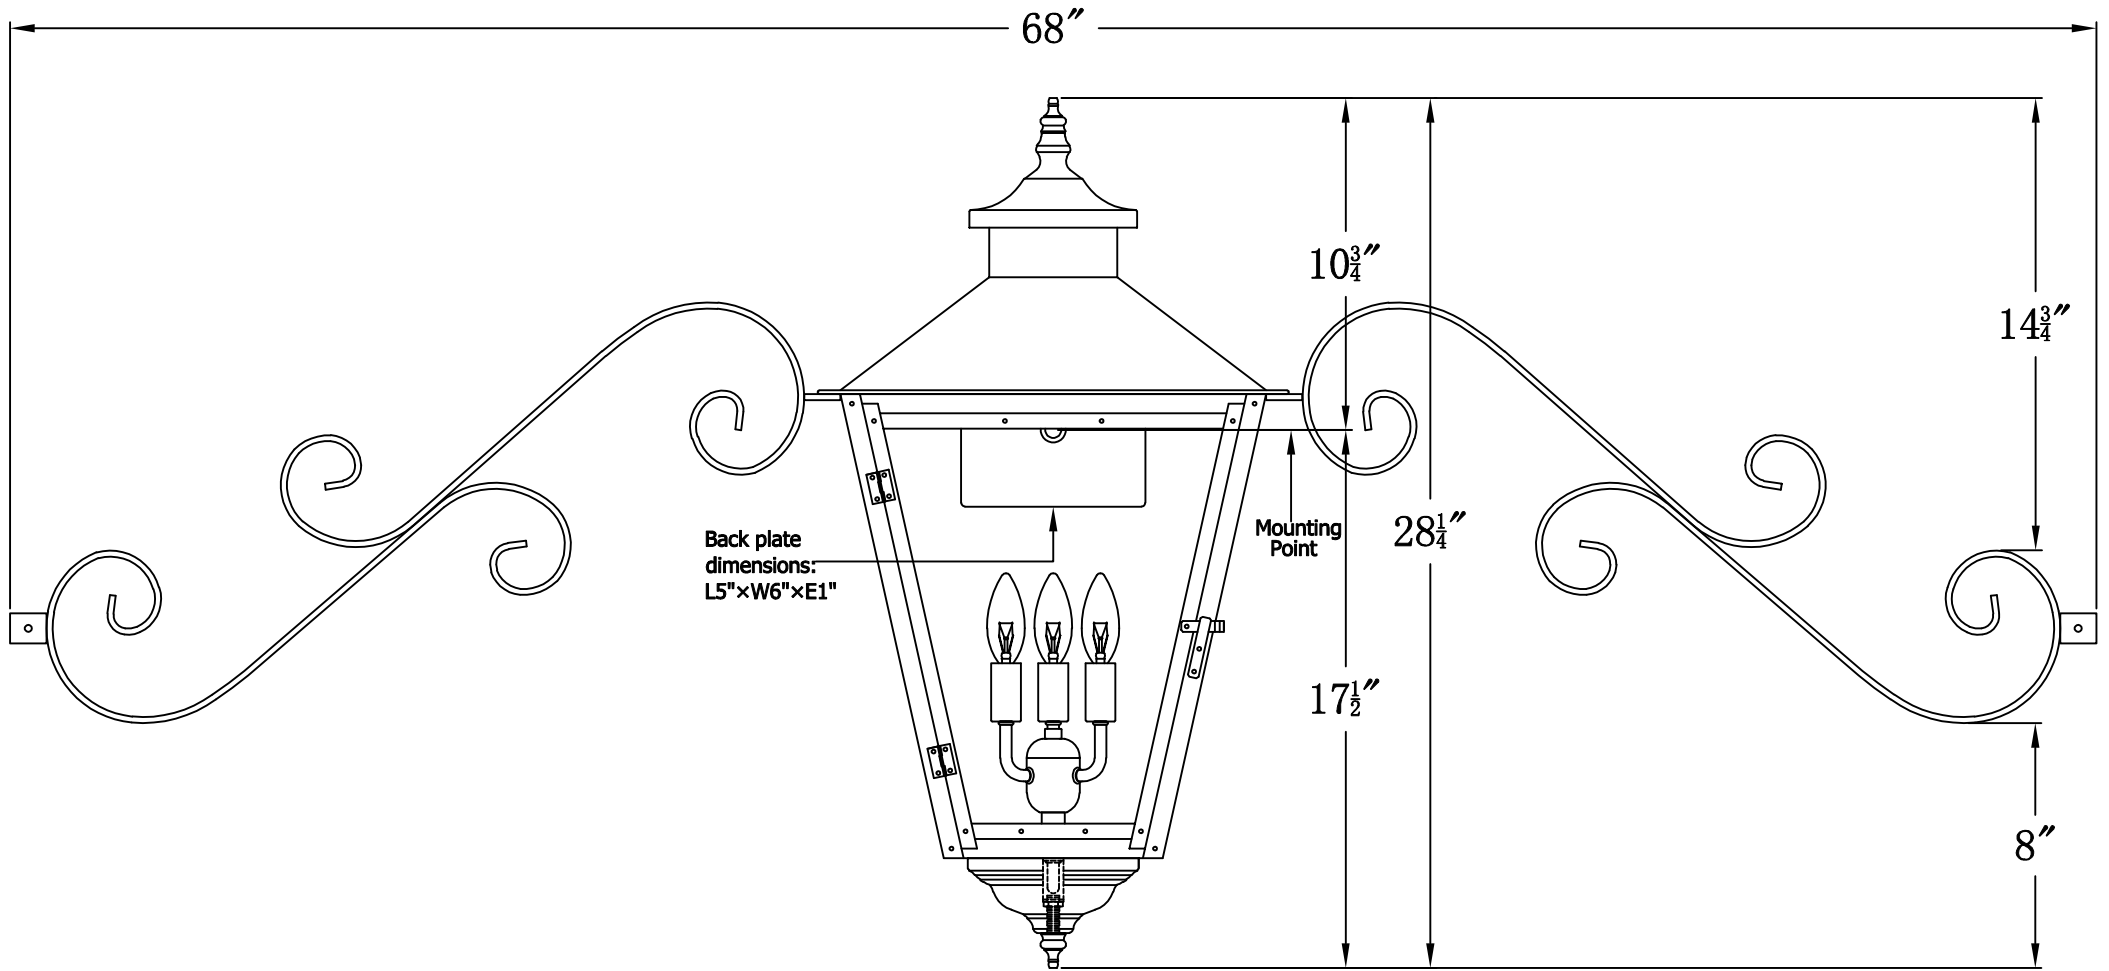

CONCEPTION STREET 43 Electric With Dual Scroll Moustache
(CS-43E DSML)

The CopperSmith

Product Description	Drawing Description	9152 Hard Drive
Sockets:3-E12 Candelabra	REV:A/0	Foley Alabama 36536
Watts:3-60W	Date:08/09/2021	SKU Number:CS-43E
	Drawing by:Jason Huang	Product Name:Conception Street 43 Electric