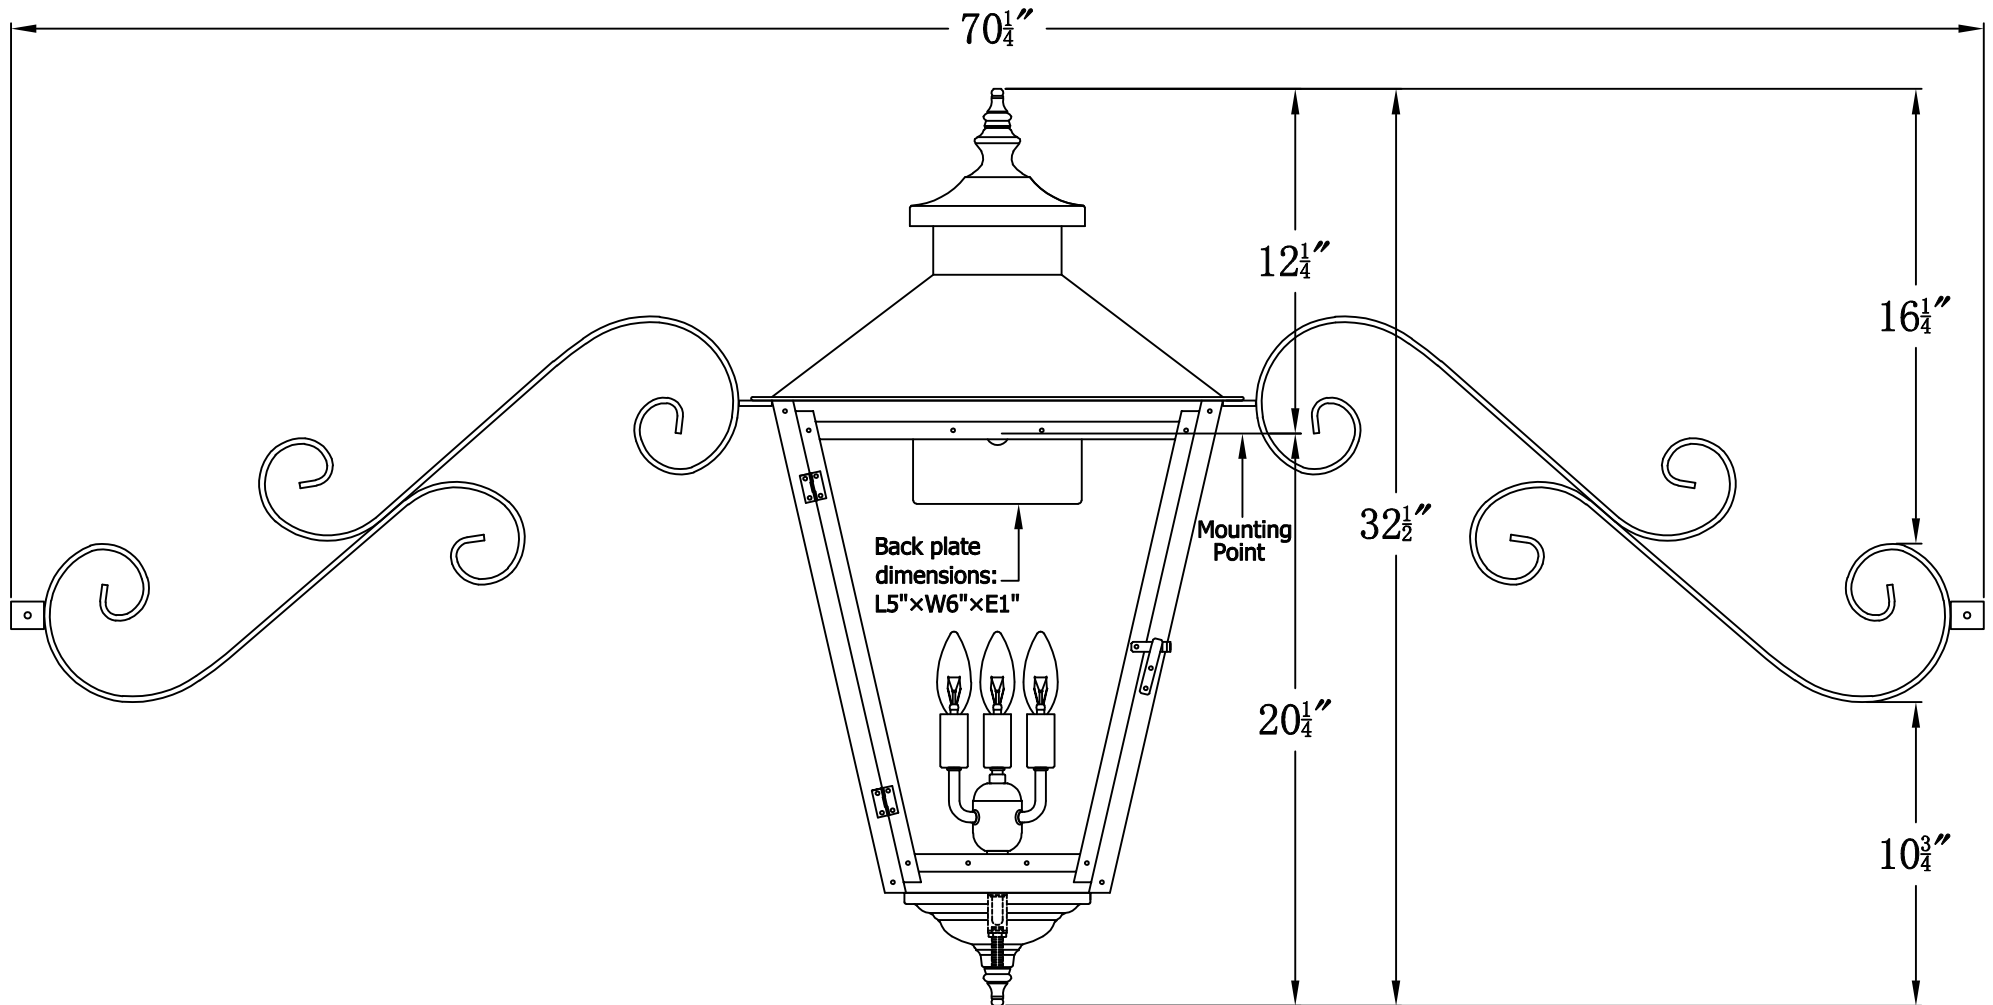

CONCEPTION STREET 44 Electric With Dual Scroll Moustache  
(CS-44E DSML)

The CopperSmith

Product Description	Drawing Description	9152 Hard Drive
Sockets:3-E12 Candelabra	REV:A/0	Foley Alabama 36536
Watts:3-60W	Date:08/12/2021	SKU Number:CS-44E
	Drawing by:Jason Huang	Product Name:Conception Street 44 Electric