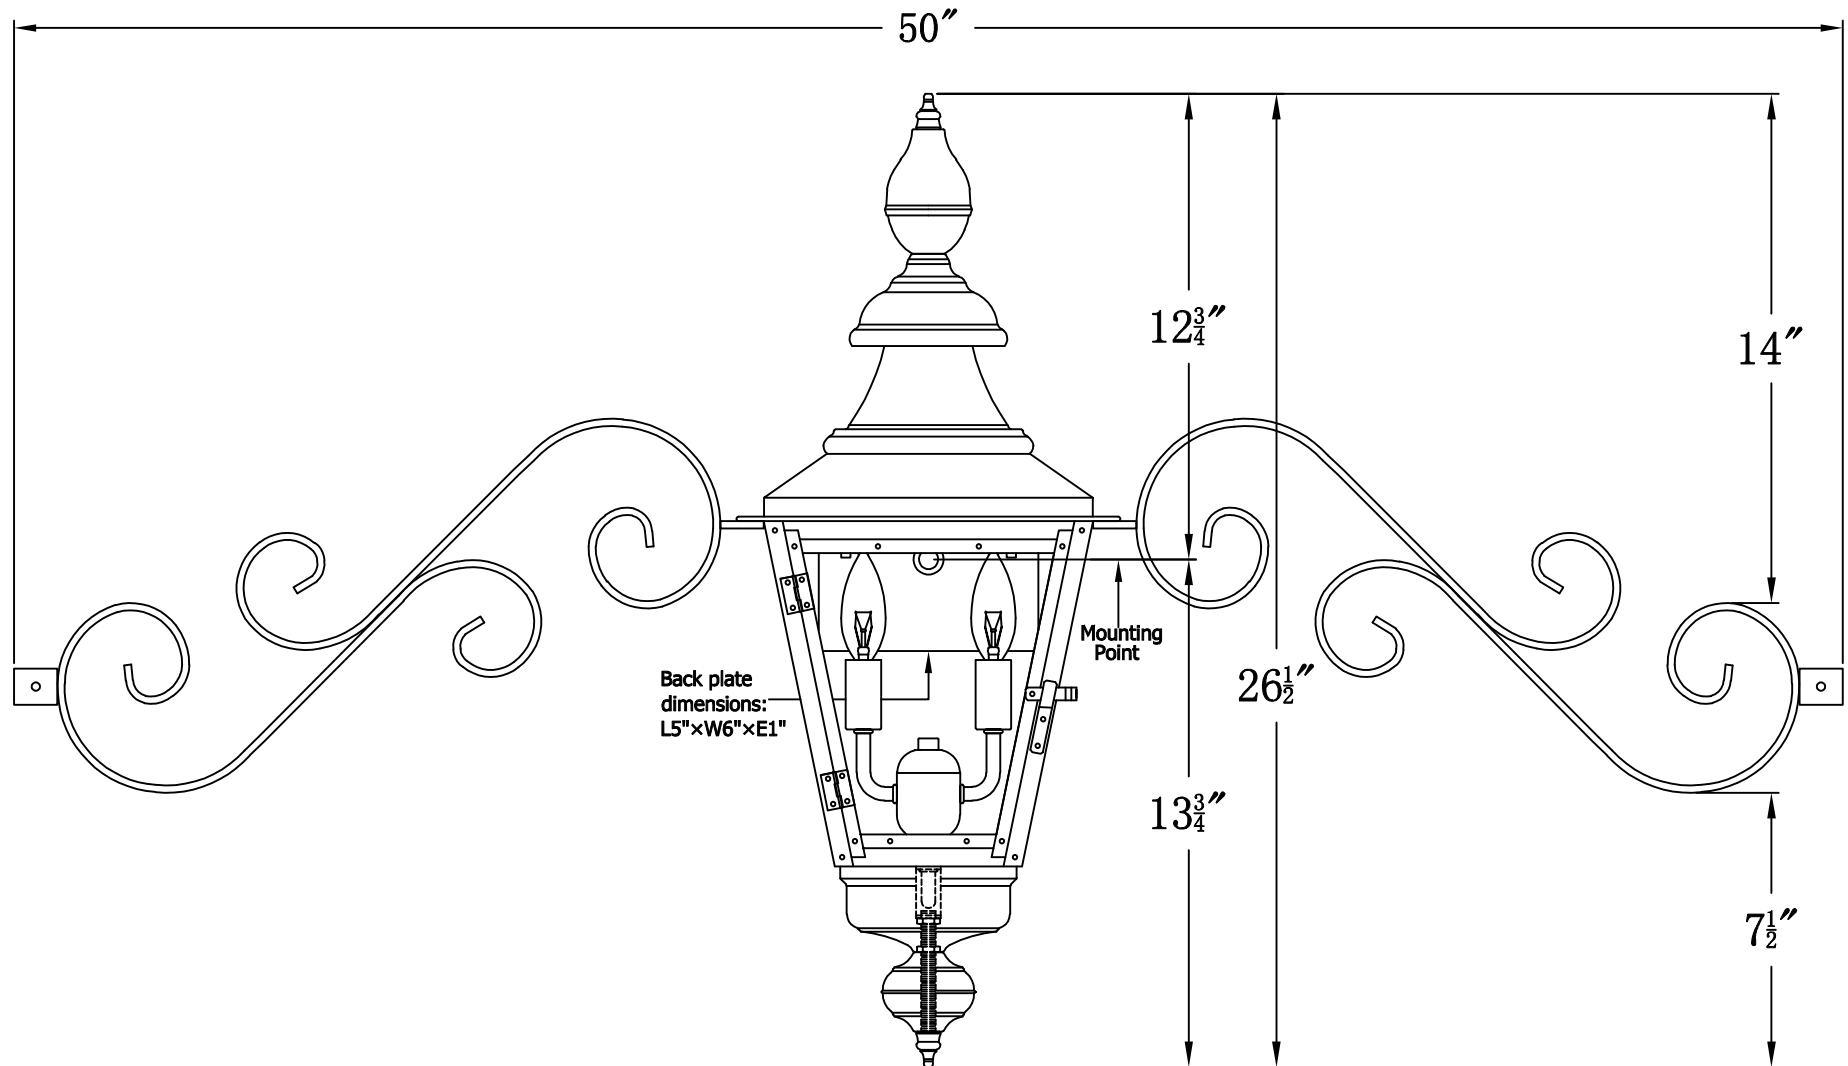

FRANKLIN STREET 41 Electric With Dual Scroll Moustache  
(FS-41E DSMS)

The CopperSmith

Product Description	Drawing Description	9152 Hard Drive
Sockets:2-E12 Candelabra	REV:A/0	Foley Alabama 36536
Watts:2-60W	Date:09/06/2021	SKU Number:FS-41E
	Drawing by:Jason Huang	Product Name:Franklin Street 41 Electric