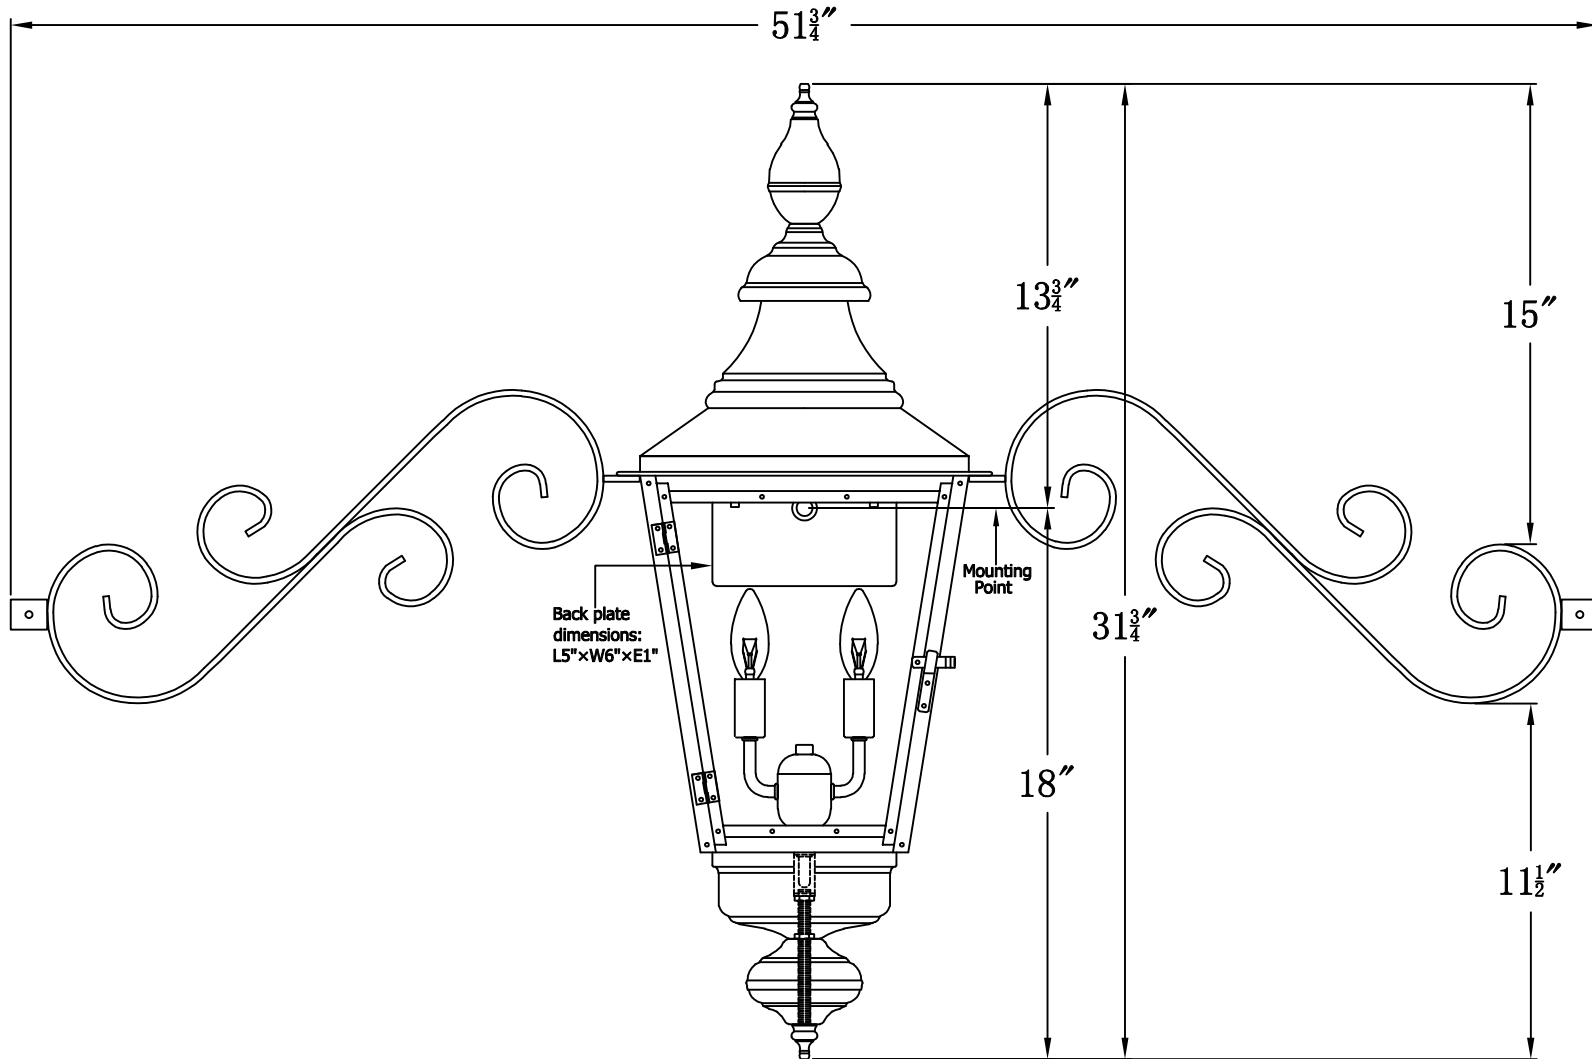

**FRANKLIN STREET 42 Electric With Dual Scroll Moustache
(FS-42E DSMS)**

The CopperSmith

Product Description	Drawing Description	9152 Hard Drive
Sockets:2-E12 Candelabra	REV:A/0	Foley Alabama 36536
Watts:2-60W	Date:09/13/2021	SKU Number:FS-42E
	Drawing by:Jason Huang	Product Name:Franklin Street 42 Electric