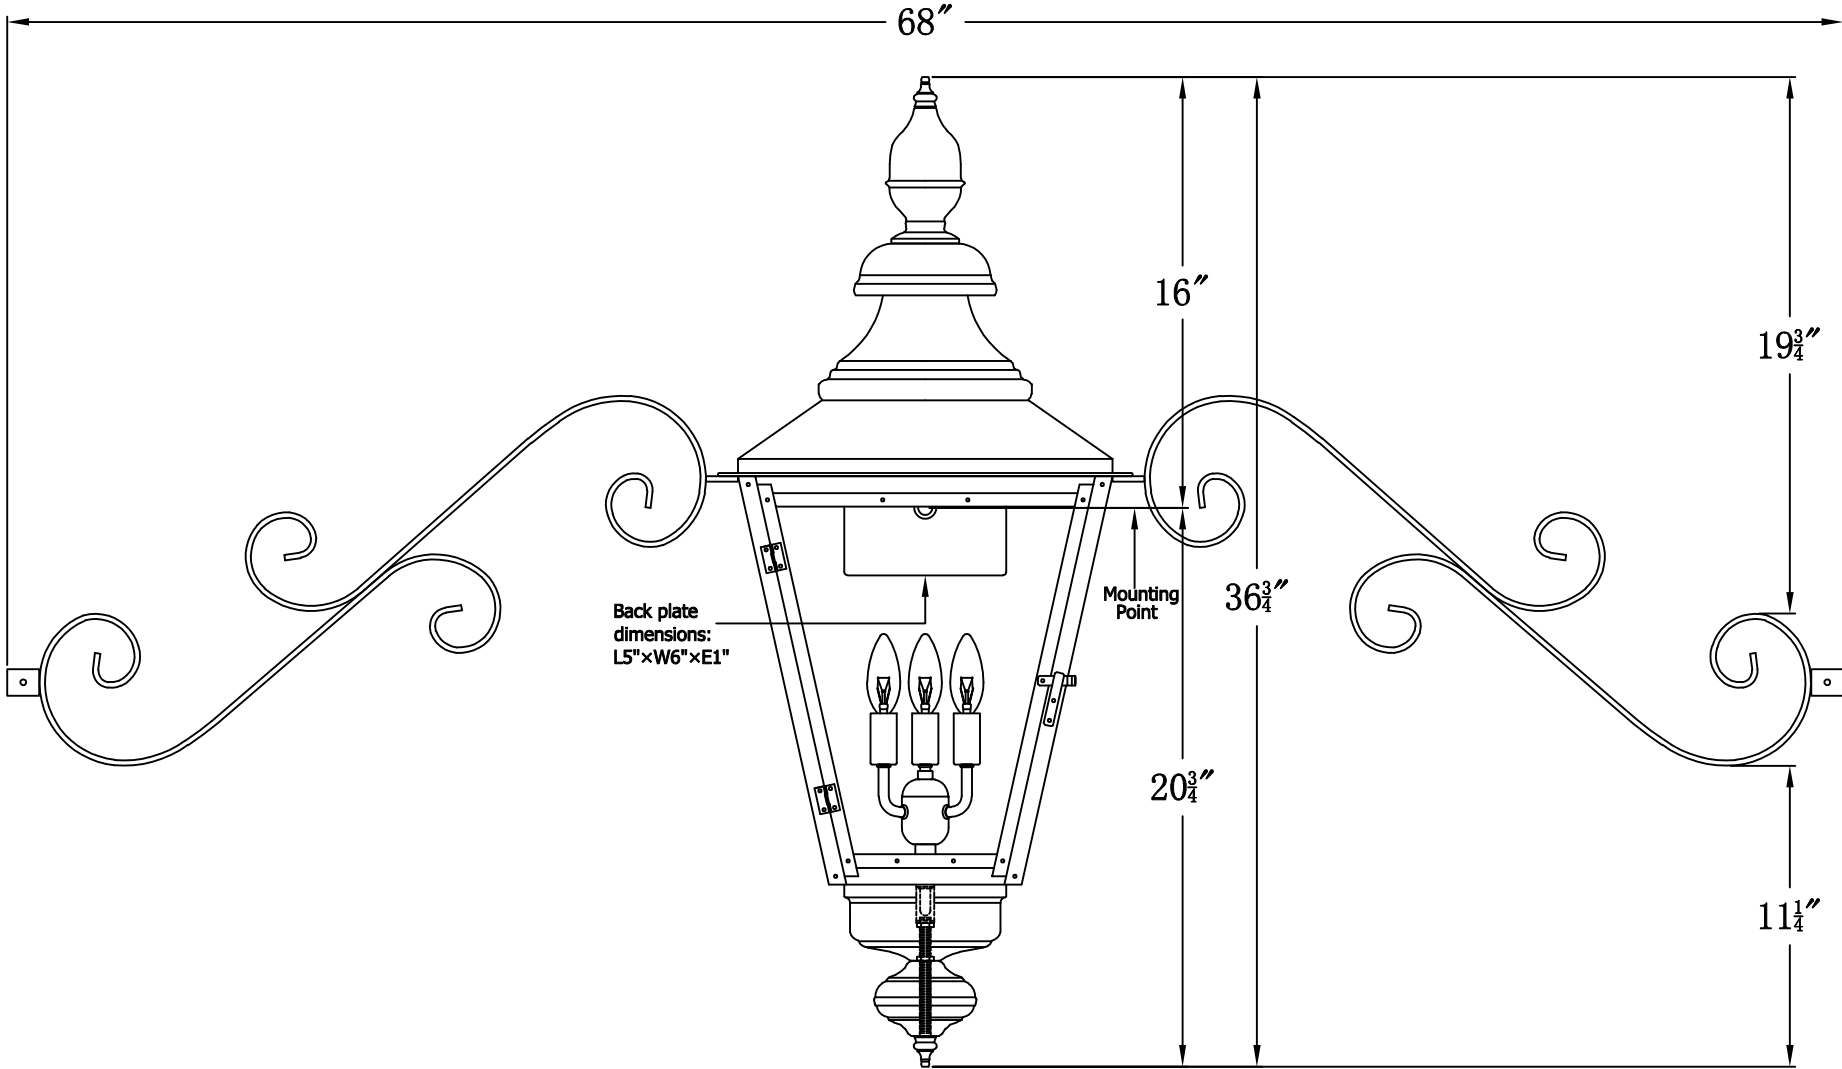

**FRANKLIN STREET 43 Electric With Dual Scroll Moustache
(FS-43E DSML)**

The CopperSmith

Product Description	Drawing Description	9152 Hard Drive
Sockets:3-E12 Candelabra	REV:A/0	Foley Alabama 36536
Watts:3-60W	Date:09/29/2021	SKU Number:FS-43E
	Drawing by:Jason Huang	Product Name:Franklin Street 43 Electric