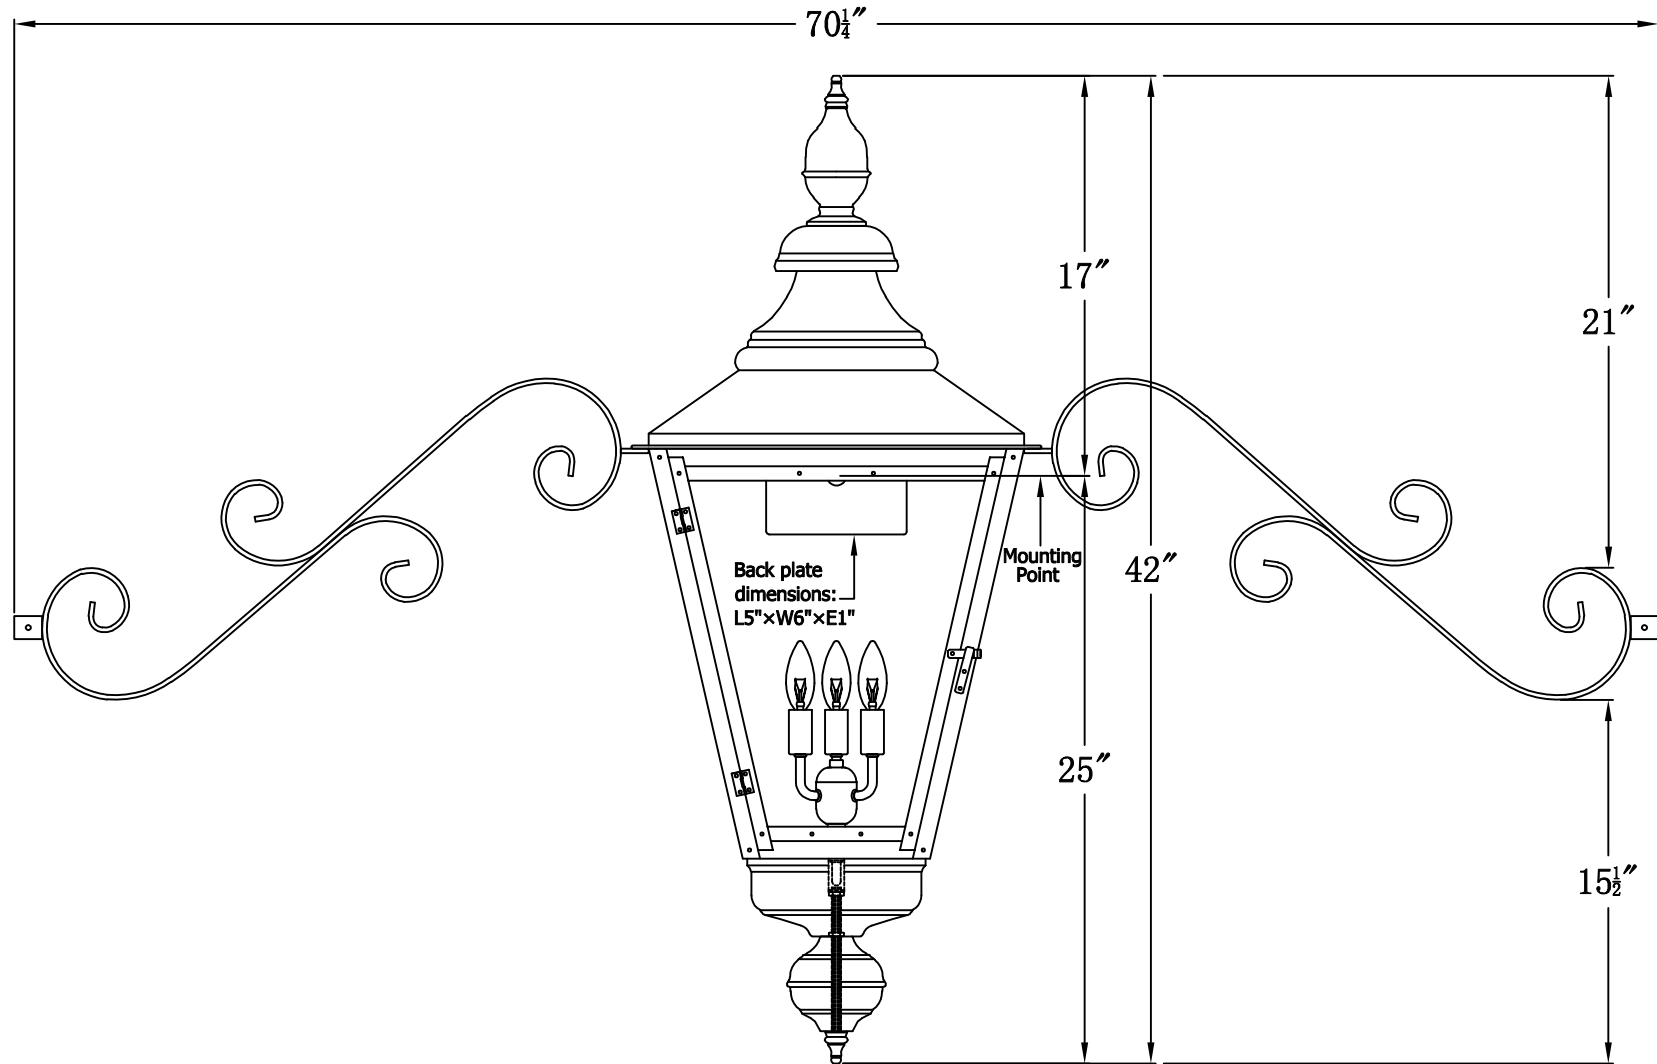

FRANKLIN STREET 44 Electric With Dual Scroll Moustache (FS-44E DSML)

The CopperSmith

Product Description	Drawing Description	9152 Hard Drive
Sockets:3-E12 Candelabra	REV:A/0	Foley Alabama 36536
Watts:3-60W	Date:10/07/2021	SKU Number:FS-44E
	Drawing by:Jason Huang	Product Name:Franklin Street 44 Electric