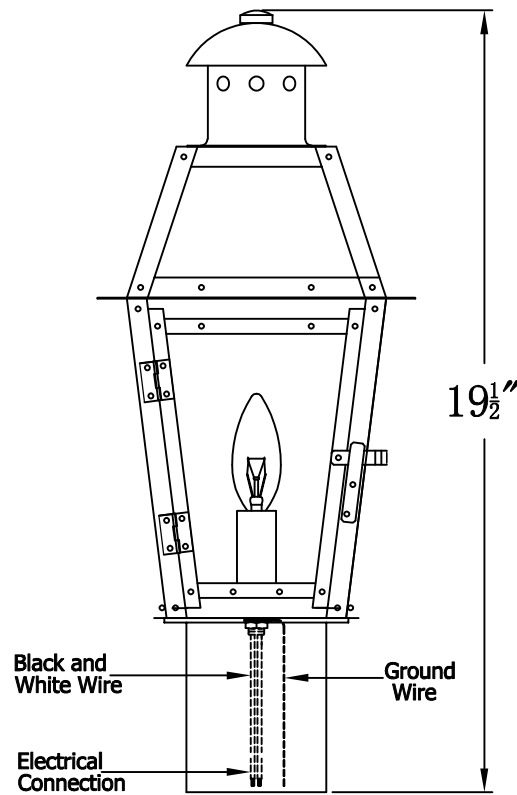

**GEORGETOWN 15 Electric With Post Fitter  
(GT-15E PF1)**

The CopperSmith		
Product Description	Drawing Description	9152 Hard Drive
Sockets:1-E12 Candelabra	REV:A/0	Foley Alabama 36536
Watts:1-60W	Date:12/31/2021	SKU Number:GT-15E
	Drawing by:Jason Huang	Product Name:Georgetown 15 Electric