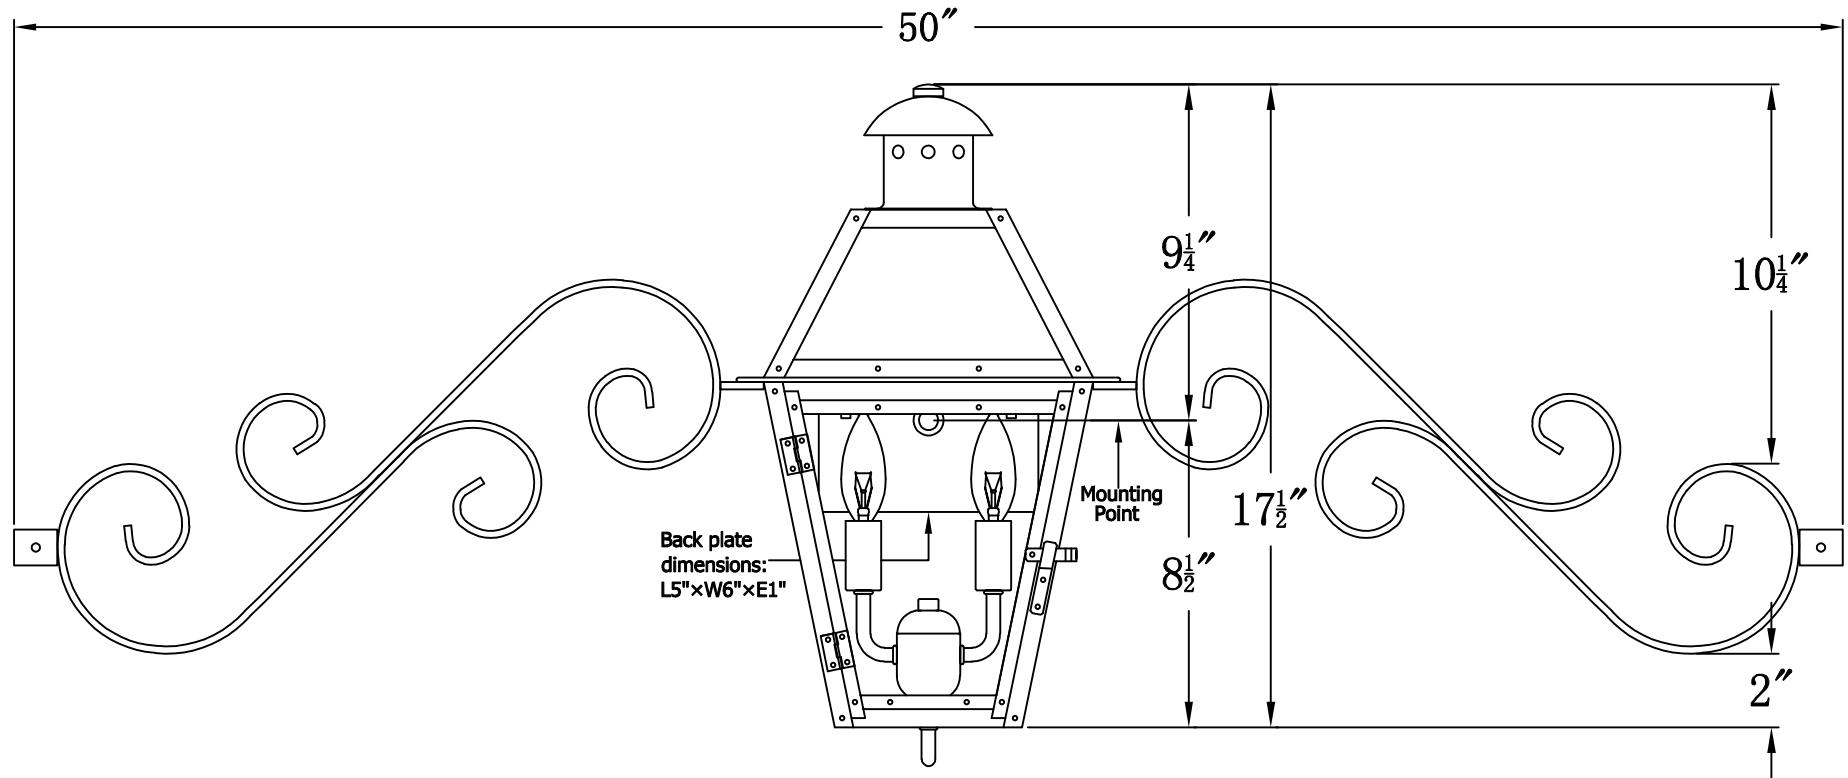

GEORGETOWN 18 Electric With Dual Scroll Moustache
(GT-18E DSMS)

The CopperSmith

Product Description	Drawing Description	9152 Hard Drive
Sockets:2-E12 Candelabra	REV:A/0	Foley Alabama 36536
Watts:2-60W	Date:01/06/2022	SKU Number:GT-18E
	Drawing by:Jason Huang	Product Name:Georgetown 18 Electric