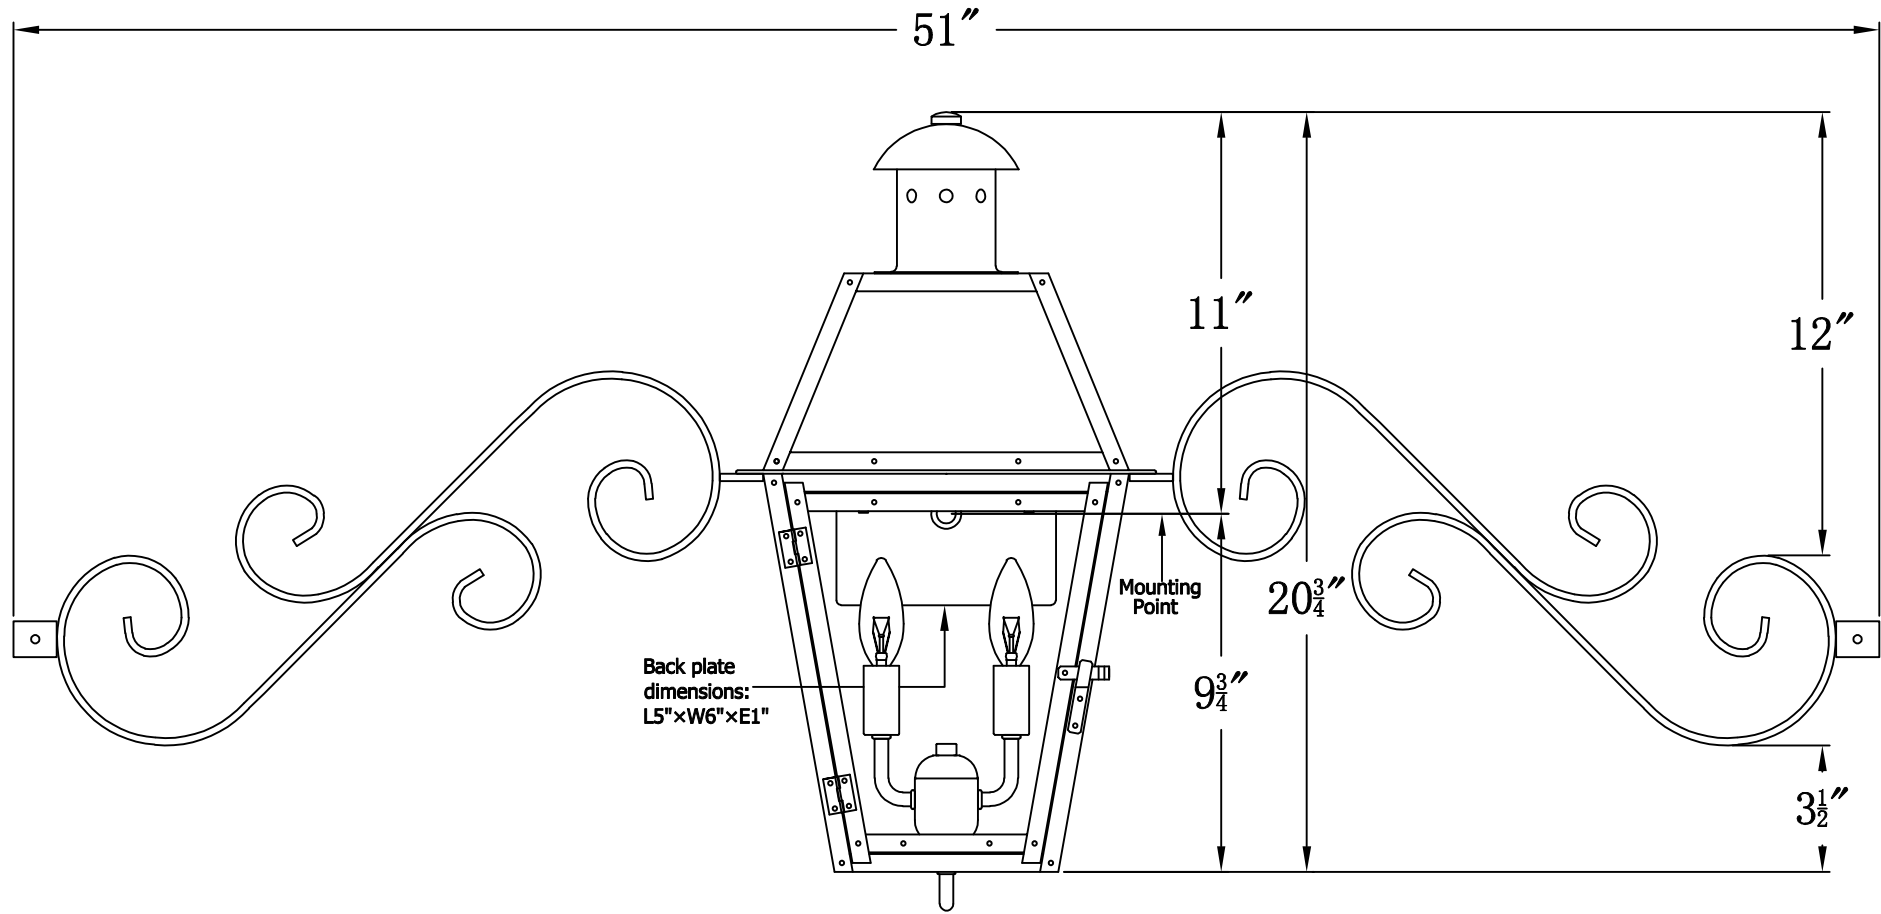

GEORGETOWN 20 Electric With Dual Scroll Moustache
(GT-20E DSMS)

The CopperSmith

Product Description	Drawing Description	9152 Hard Drive
Sockets:2-E12 Candelabra	REV:A/0	Foley Alabama 36536
Watts:2-60W	Date:01/08/2022	SKU Number:GT-20E
	Drawing by:Jason Huang	Product Name:Georgetown 20 Electric