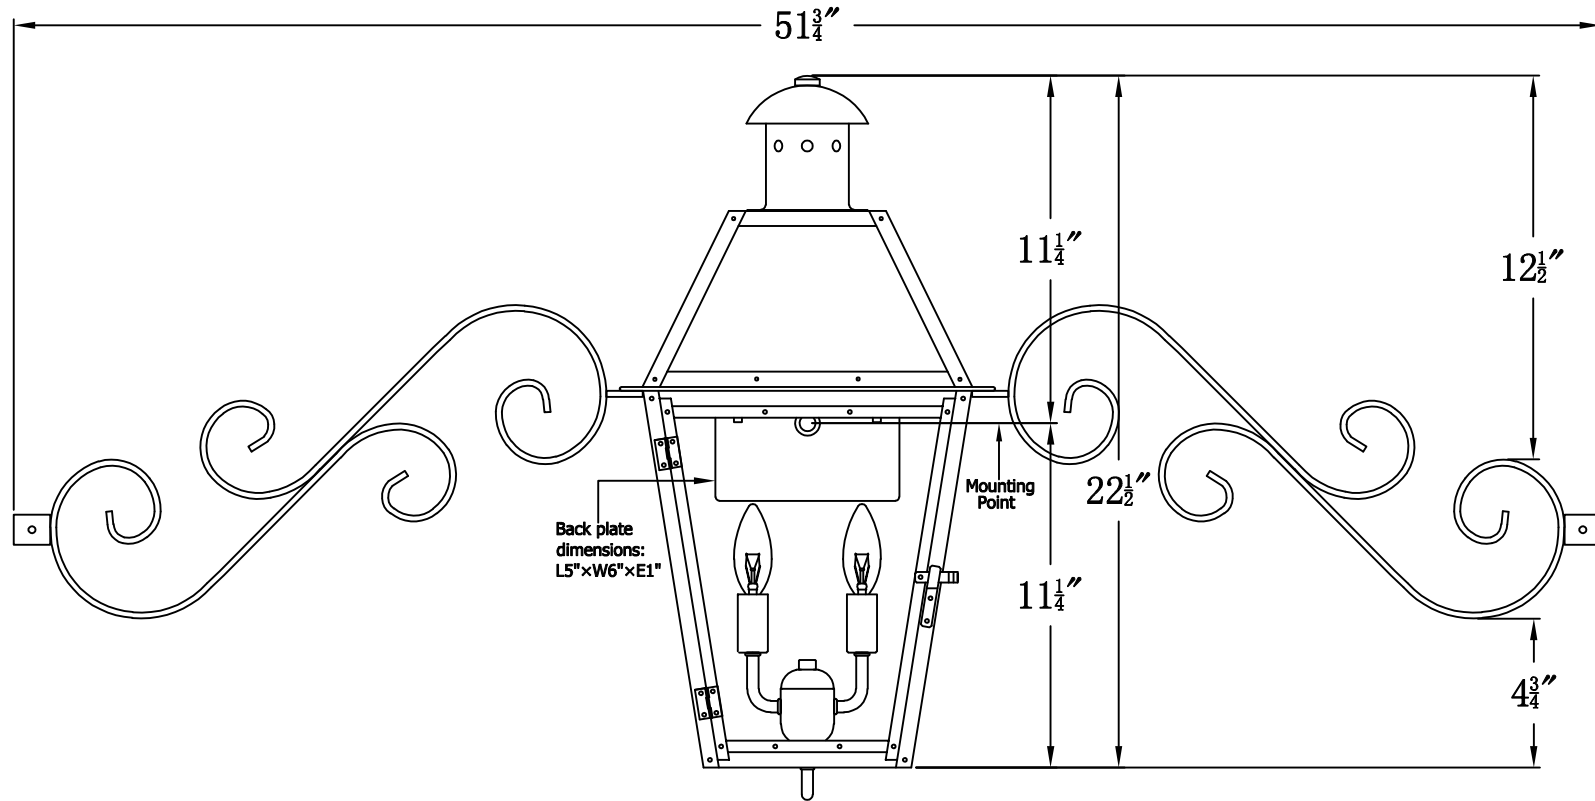

GEORGETOWN 22 Electric With Dual Scroll Moustache
(GT-22E DSMS)

The CopperSmith

| | | |
|--------------------------|------------------------|-------------------------------------|
| Product Description | Drawing Description | 9152 Hard Drive |
| Sockets:2-E12 Candelabra | REV:A/0 | Foley Alabama 36536 |
| Watts:2-60W | Date:01/24/2022 | SKU Number:GT-22E |
| | Drawing by:Jason Huang | Product Name:Georgetown 22 Electric |