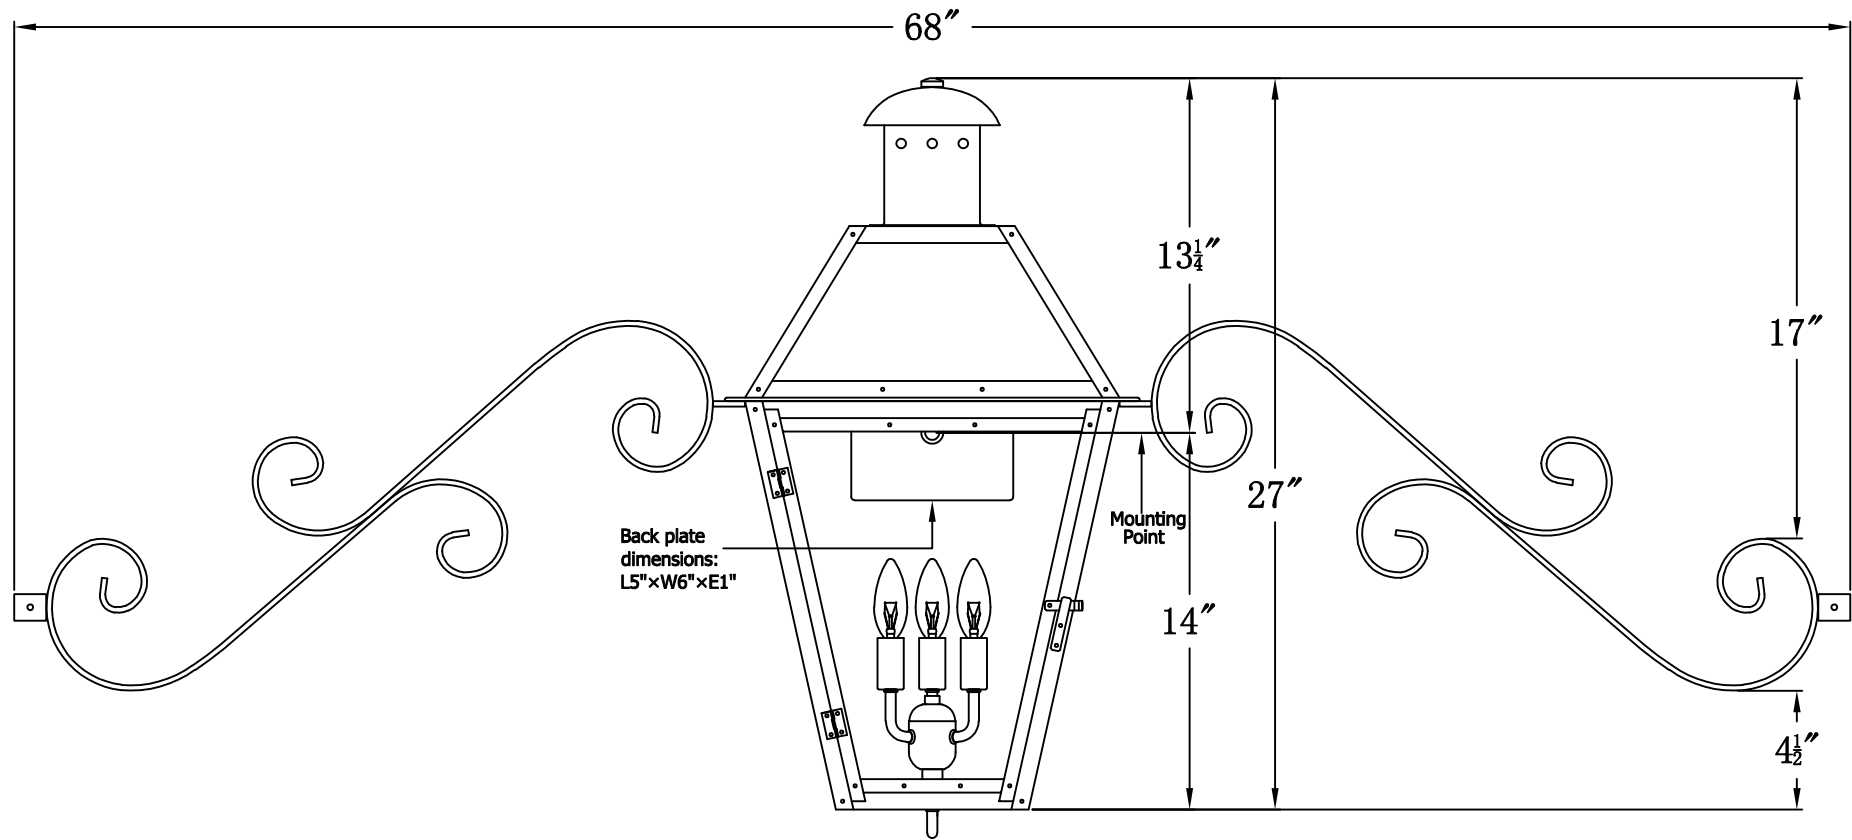

GEORGETOWN 27 Electric With Dual Scroll Moustache  
(GT-27E DSML)

The CopperSmith

Product Description	Drawing Description	9152 Hard Drive
Sockets:3-E12 Candelabra	REV:A/0	Foley Alabama 36536
Watts:3-60W	Date:02/14/2022	SKU Number:GT-27E
	Drawing by:Jason Huang	Product Name:Georgetown 27 Electric