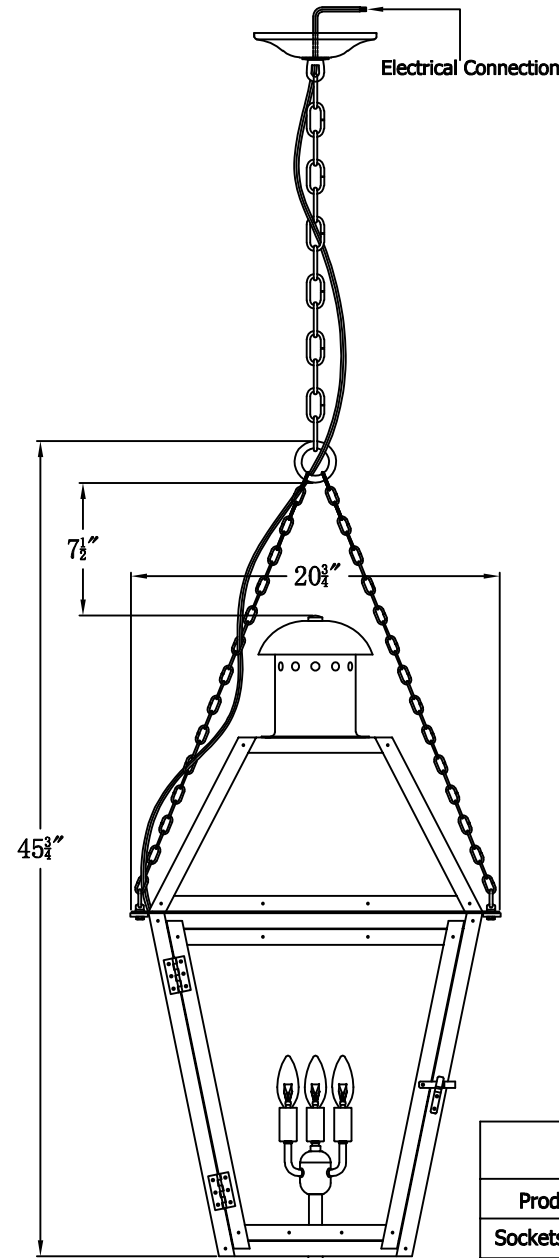

GEORGETOWN 36 Electric With Quartet Chain Mount (GT-36E QCML)

The CopperSmith

Product Description	Drawing Description	9152 Hard Drive
Sockets:3-E12 Candelabra	REV:A/0	Foley Alabama 36536
Watts:3-60W	Date:02/17/2022	SKU Number:GT-36E
	Drawing by:Jason Huang	Product Name:Georgetown 36 Electric