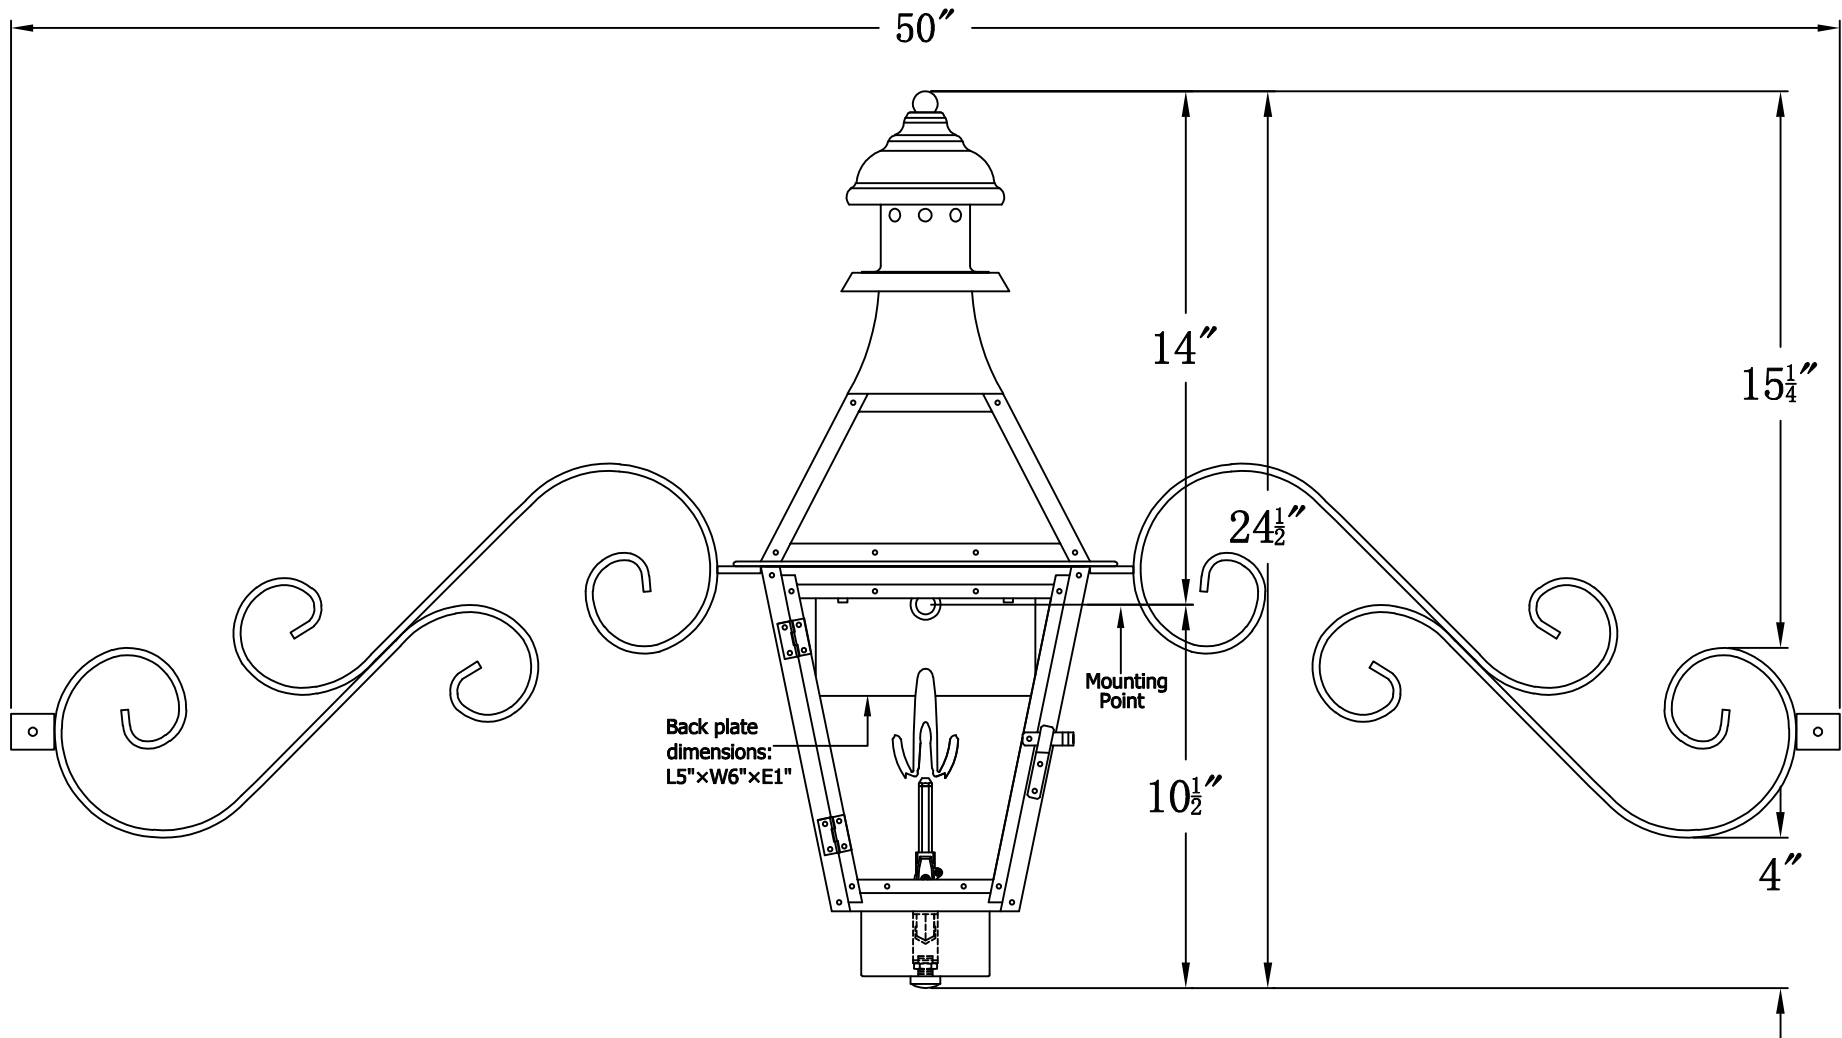

CREOLE 22 Gas With Dual Scroll Moustache
(CR-22G DSMS)

The CopperSmith

Product Description	Drawing Description	9152 Hard Drive
Burner:Single	REV:A/0	Foley Alabama 36536
Gas Valve Name:VNG(P)50	Date:11/19/2021	SKU Number:CR-22G
	Drawing by:Jason Huang	Product Name:Creole 22 Gas