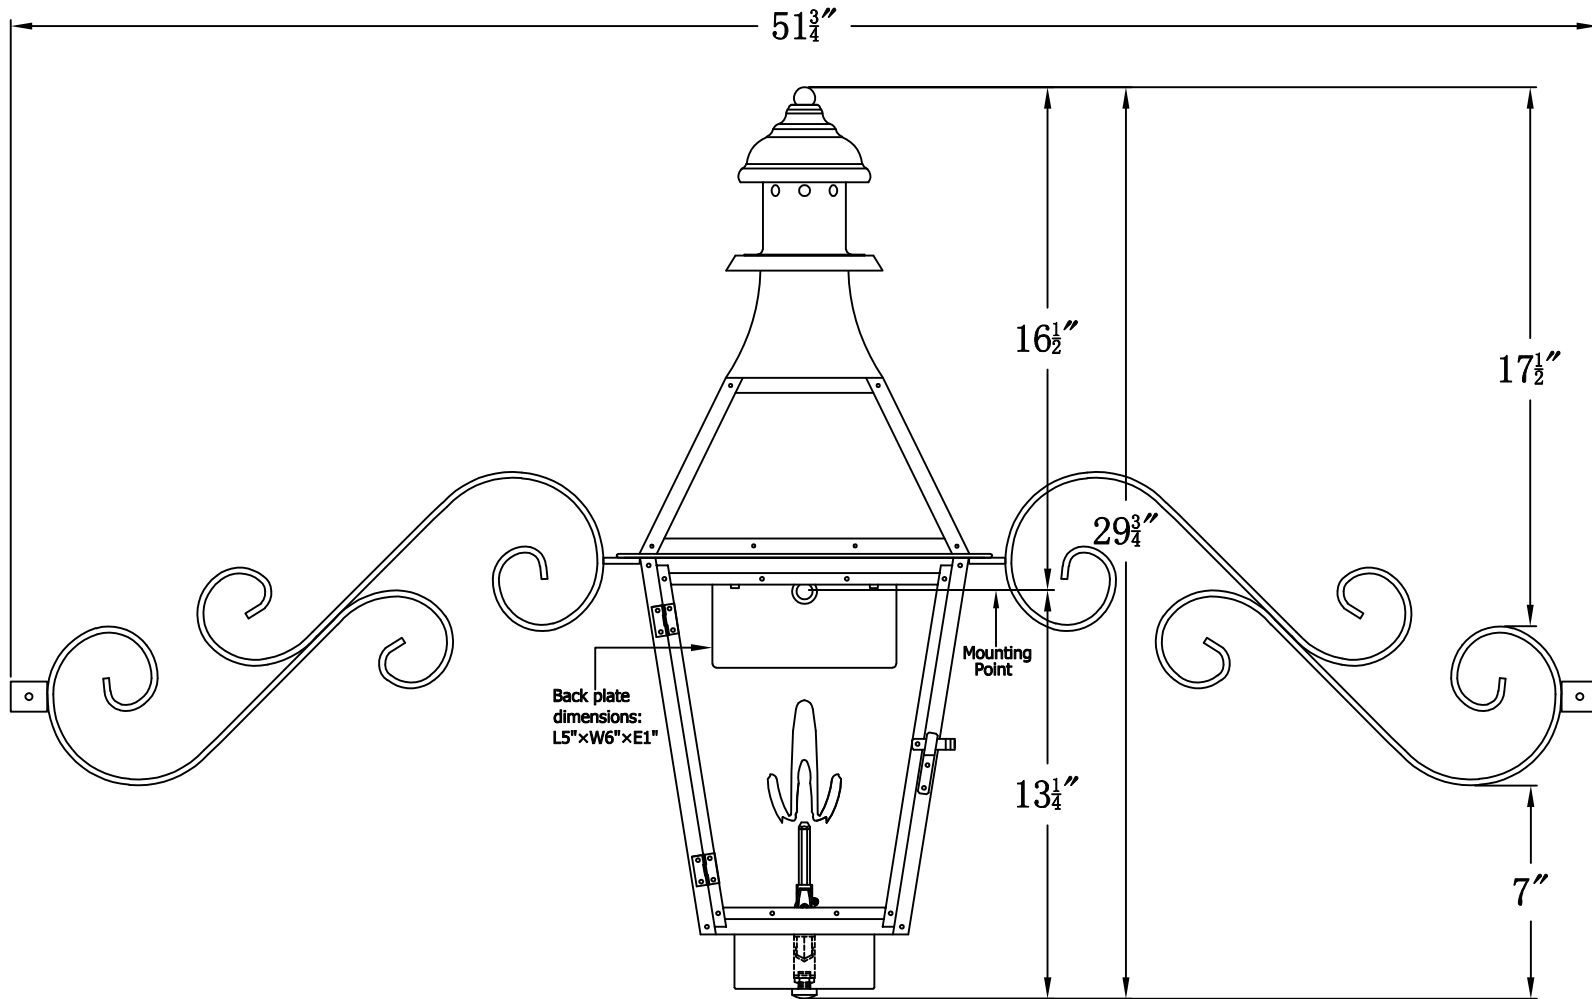

**CREOLE 27 Gas With Dual Scroll Moustache  
(CR-27G DSMS)**

| The CopperSmith         |                        |                            |
|-------------------------|------------------------|----------------------------|
| Product Description     | Drawing Description    | 9152 Hard Drive            |
| Burner:Single           | REV:A/0                | Foley Alabama 36536        |
| Gas Valve Name:VNG(P)50 | Date:12/01/2021        | SKU Number:CR-27G          |
|                         | Drawing by:Jason Huang | Product Name:Creole 27 Gas |