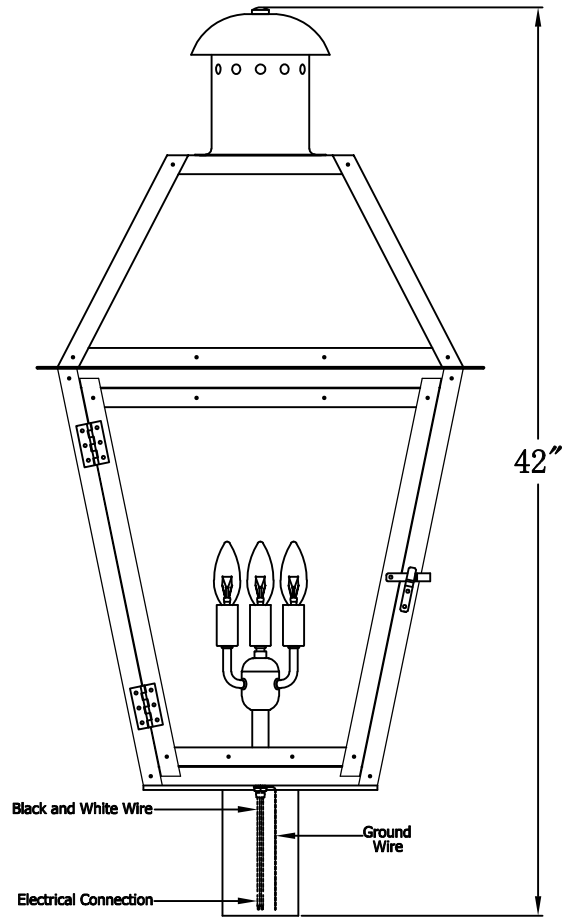

GEORGETOWN 36 Electric With Post Fitter (GT-36E PFP-GT36)

The CopperSmith		
Product Description	Drawing Description	9152 Hard Drive
Sockets:3-E12 Candelabra	REV:A/0	Foley Alabama 36536
Watts:3-60W	Date:02/17/2022	SKU Number:GT-36E
	Drawing by:Jason Huang	Product Name:Georgetown 36 Electric