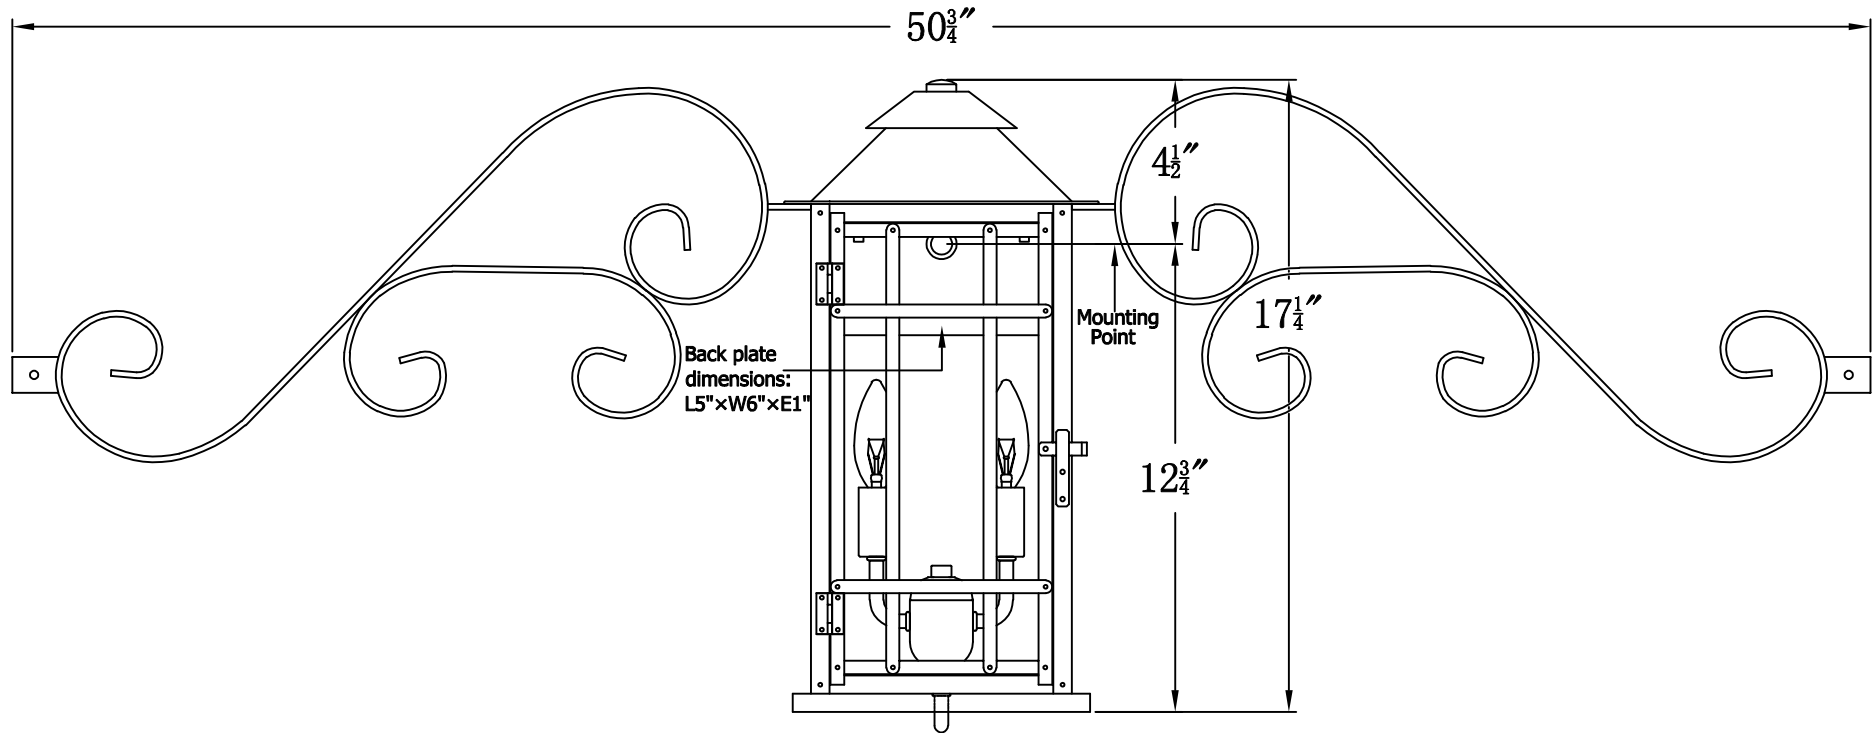

**BADLANDS 18 Electric With Fancy Moustache
(BL-18E FMS)**

The CopperSmith

Product Description	Drawing Description	9152 Hard Drive
Sockets:2-E12 Candelabra	REV:A/0	Foley Alabama 36536
Watts:2-60W	Date:02/18/2022	SKU Number:BL-18E
	Drawing by:Jason Huang	Product Name:Badlands 18 Electric