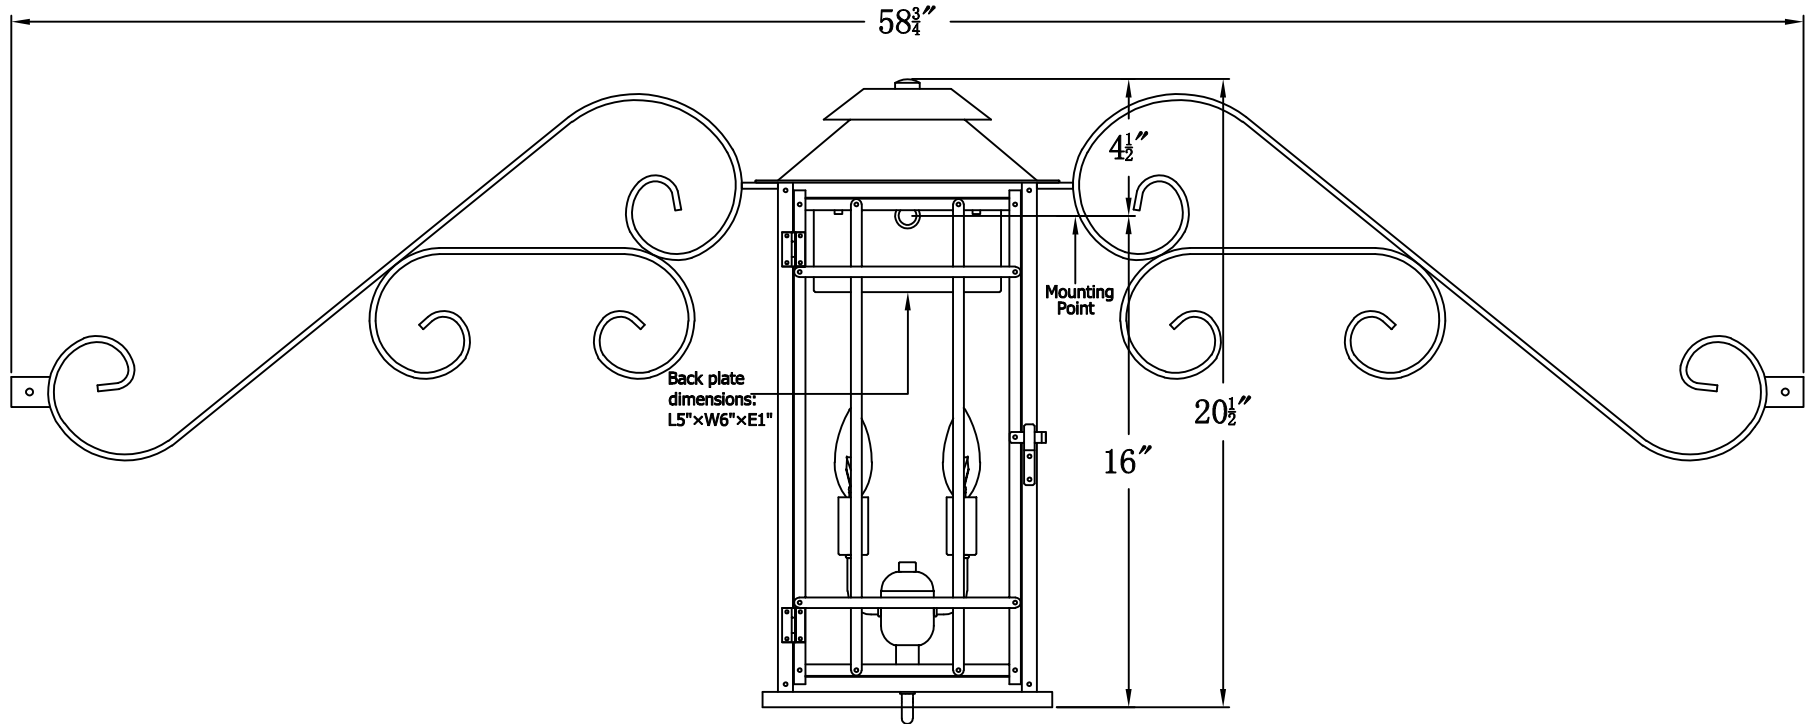

**BADLANDS 22 Electric With Fancy Moustache
(BL-22E FML)**

The CopperSmith

Product Description	Drawing Description	9152 Hard Drive
Sockets:2-E12 Candelabra	REV:A/0	Foley Alabama 36536
Watts:2-60W	Date:02/19/2022	SKU Number:BL-22E
	Drawing by:Jason Huang	Product Name:Badlands 22 Electric