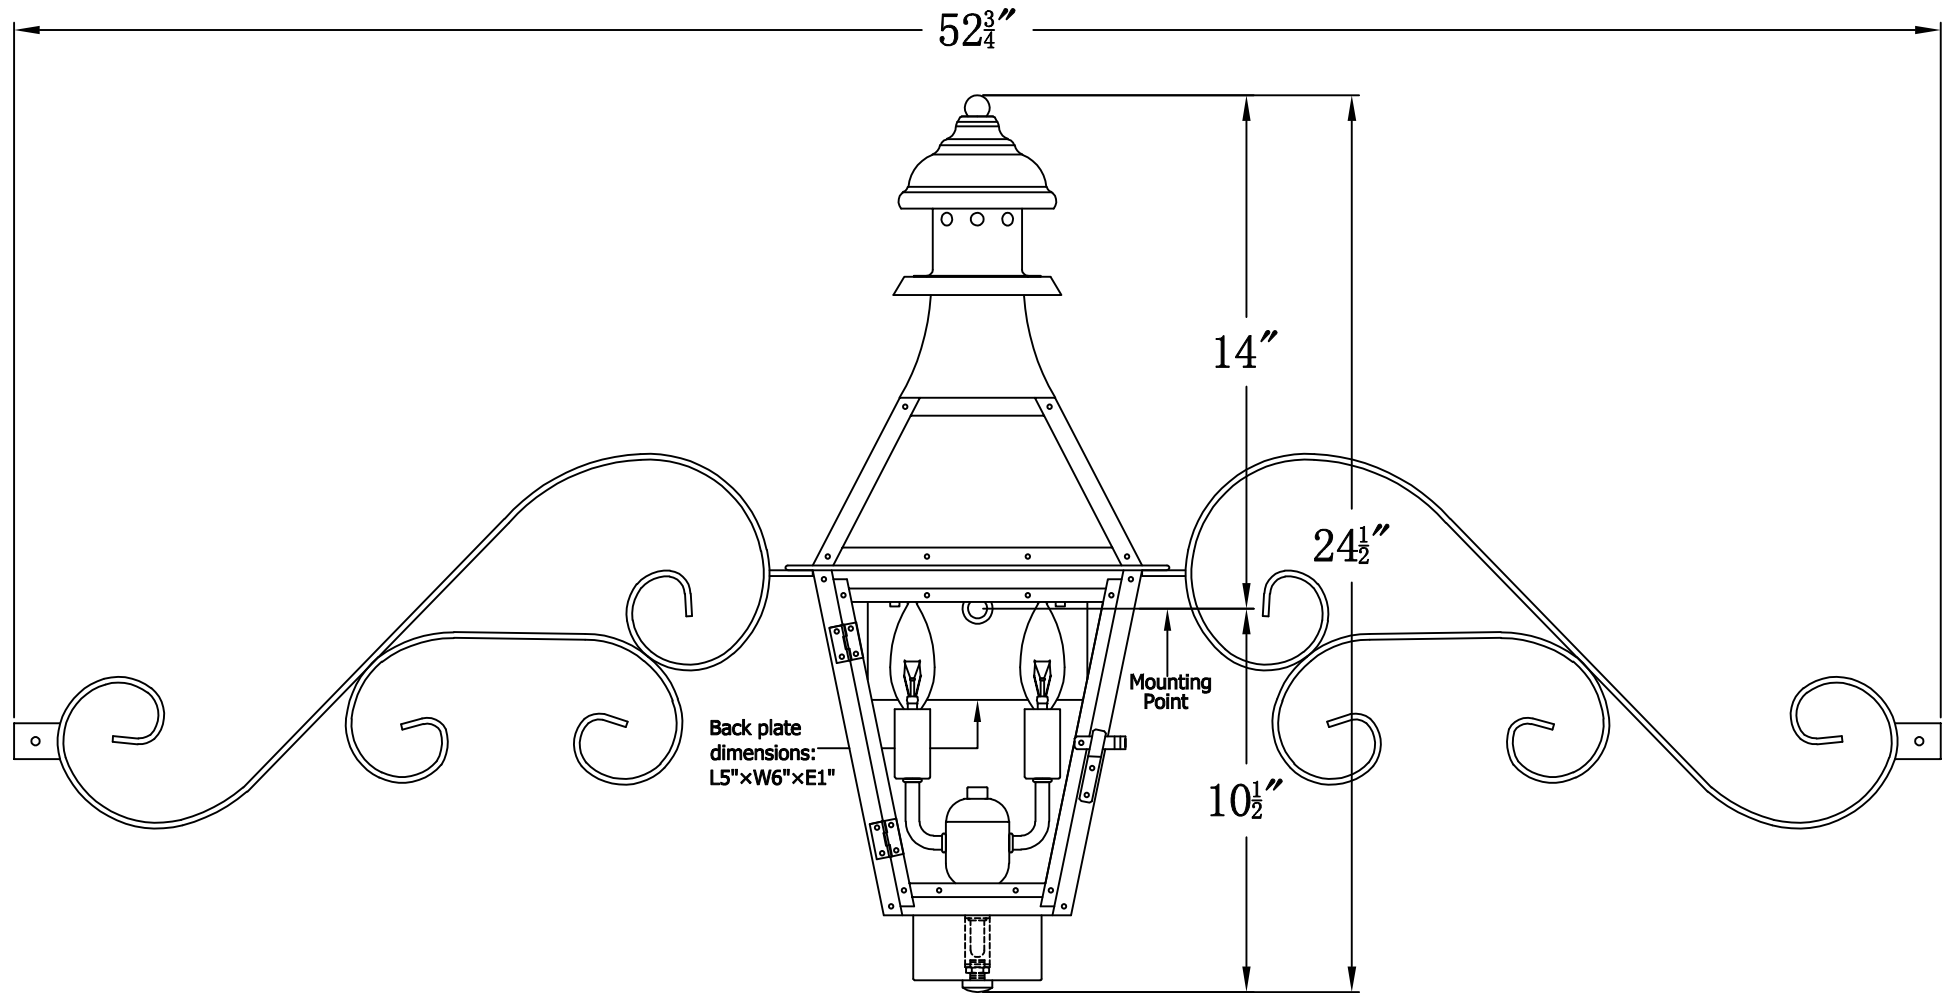

CREOLE 22 Electric With Fancy Moustache
(CR-22E FMS)

The CopperSmith

Product Description	Drawing Description	9152 Hard Drive
Sockets:2-E12 Candelabra	REV:A/0	Foley Alabama 36536
Watts:2-60W	Date:11/19/2021	SKU Number:CR-22E
	Drawing by:Jason Huang	Product Name:Creole 22 Electric