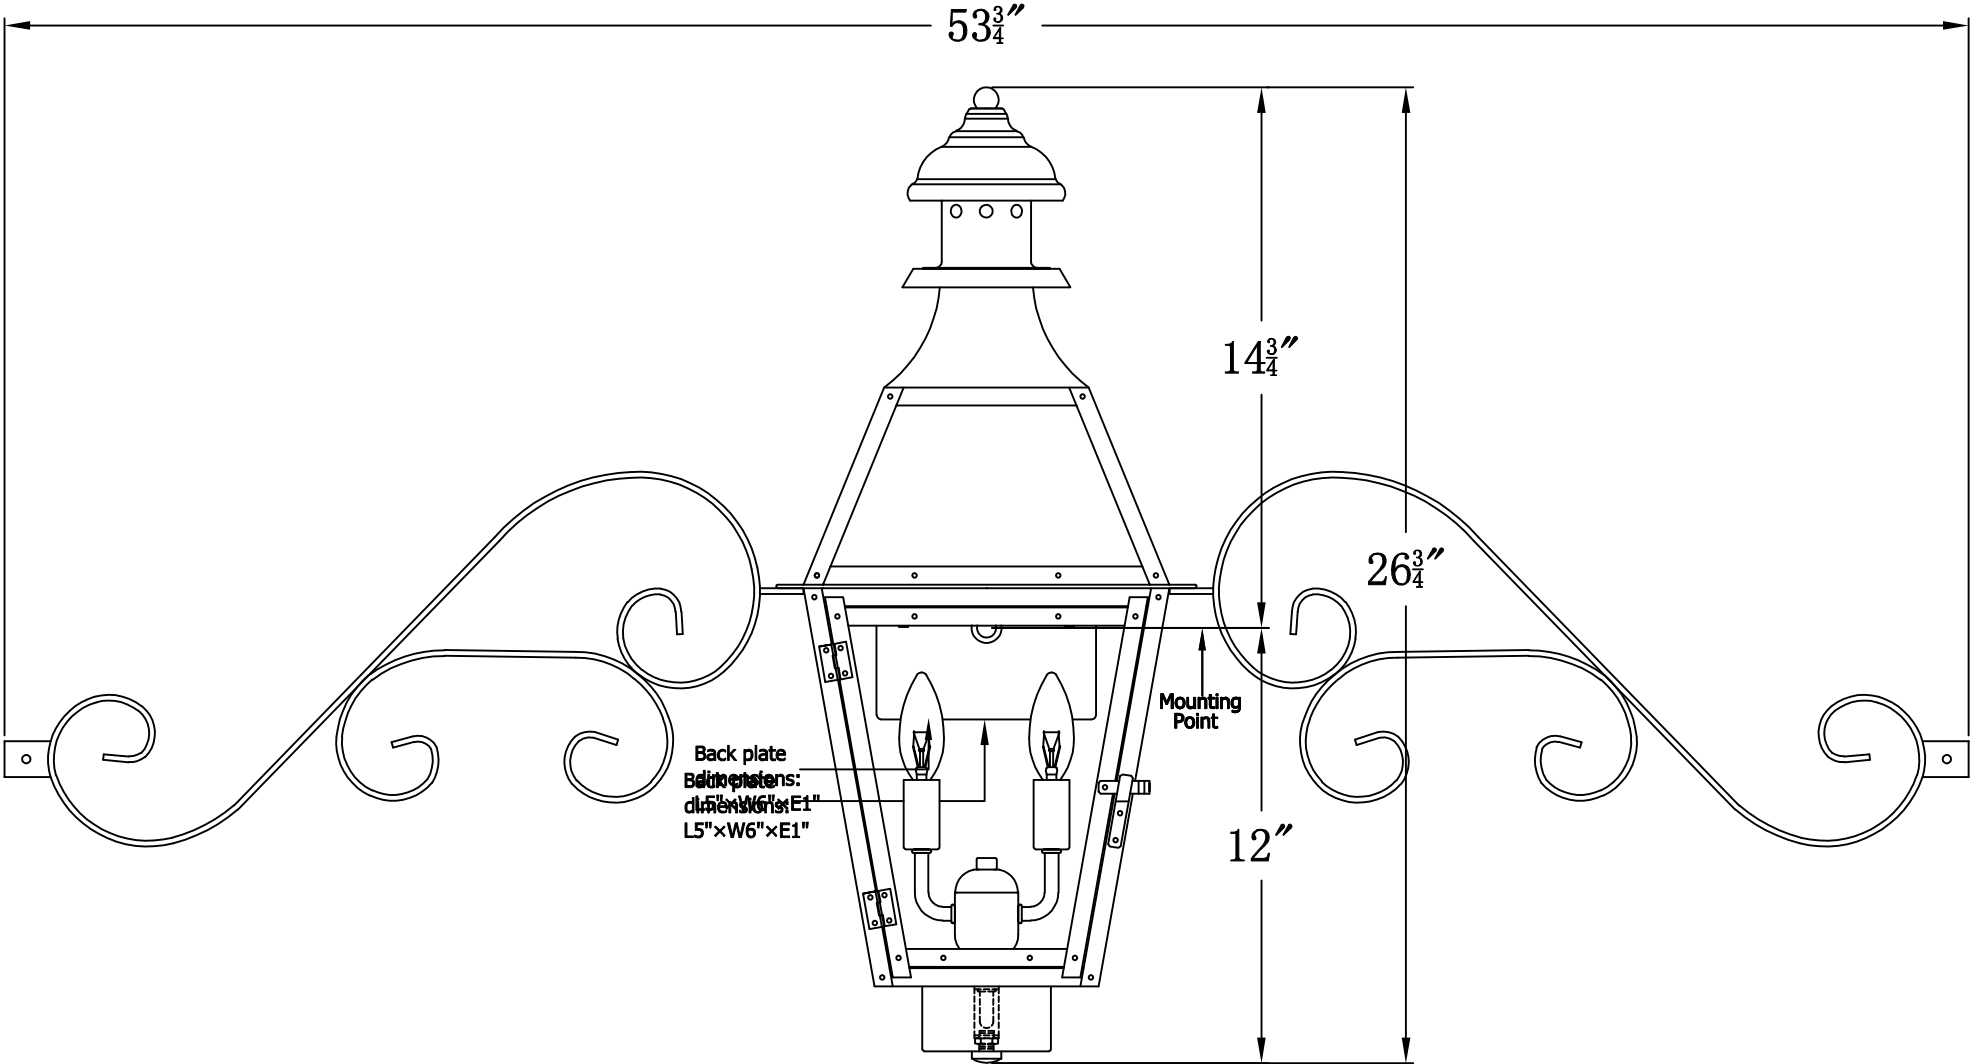

**CREOLE 24 Electric With Fancy Moustache
(CR-24E FMS)**

The CopperSmith

Product Description	Drawing Description	9152 Hard Drive
Sockets:2-E12 Candelabra	REV:A/0	Foley Alabama 36536
Watts:2-60W	Date:11/23/2021	SKU Number:CR-24E
	Drawing by:Jason Huang	Product Name:Creole 24 Electric