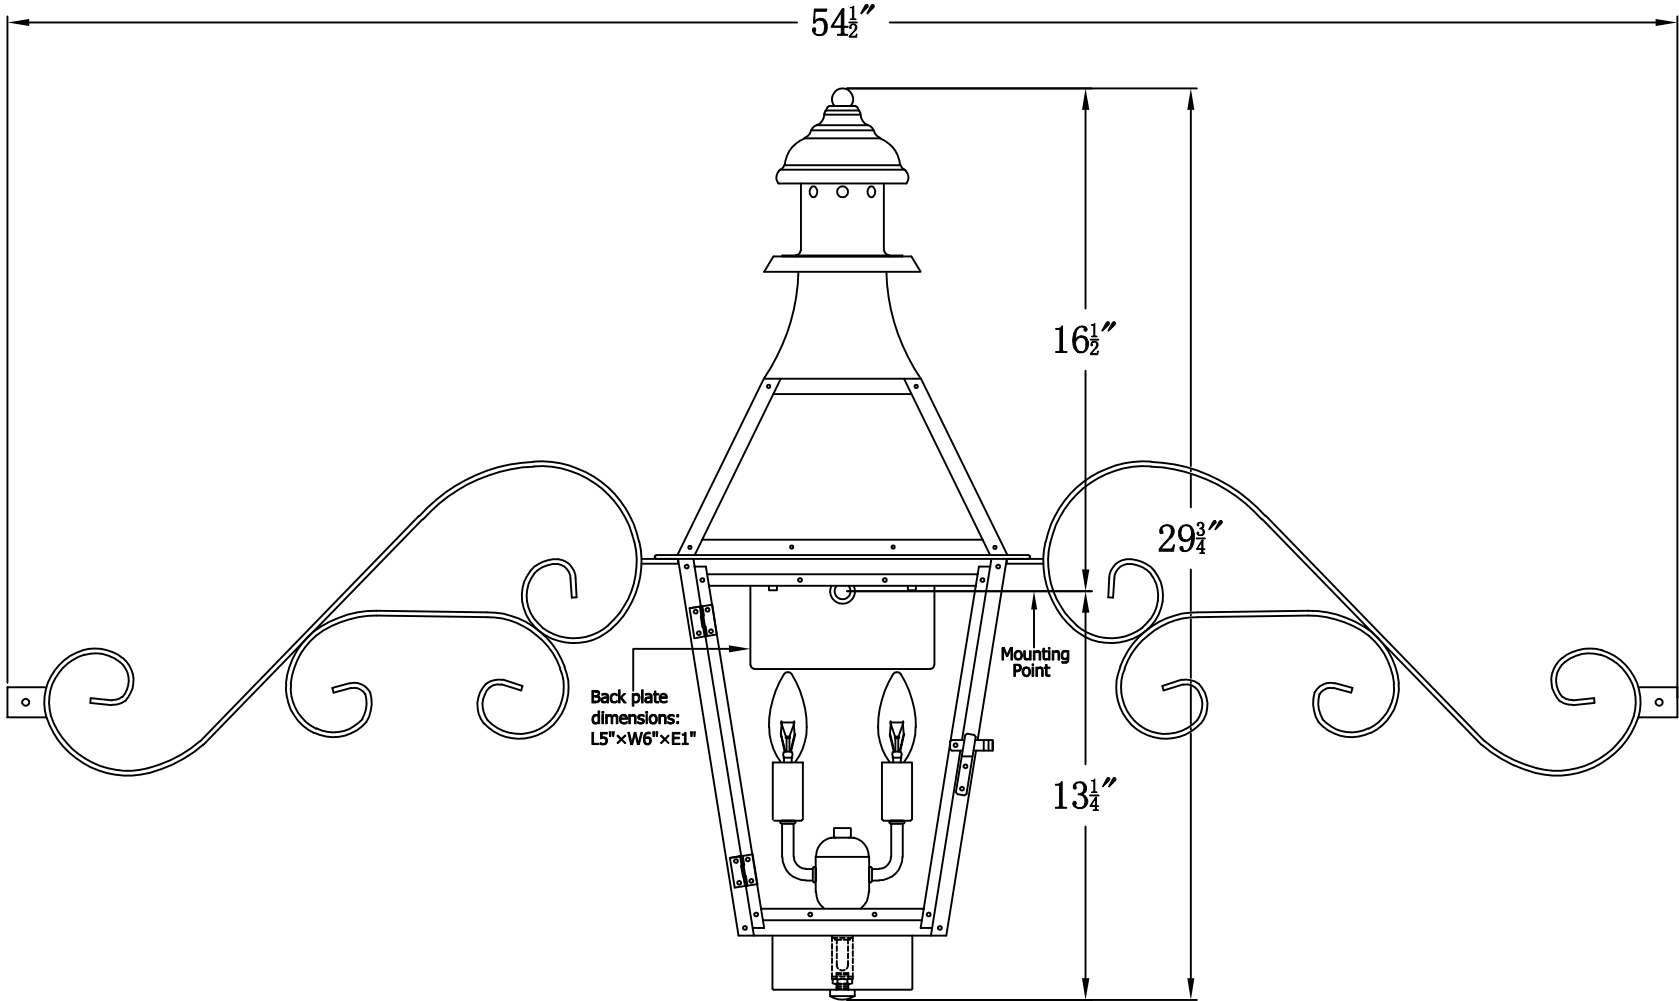

**CREOLE 27 Electric With Fancy Moustache
(CR-27E FMS)**

The CopperSmith

Product Description	Drawing Description	9152 Hard Drive
Sockets:2-E12 Candelabra	REV:A/0	Foley Alabama 36536
Watts:2-60W	Date:12/01/2021	SKU Number:CR-27E
	Drawing by:Jason Huang	Product Name:Creole 27 Electric