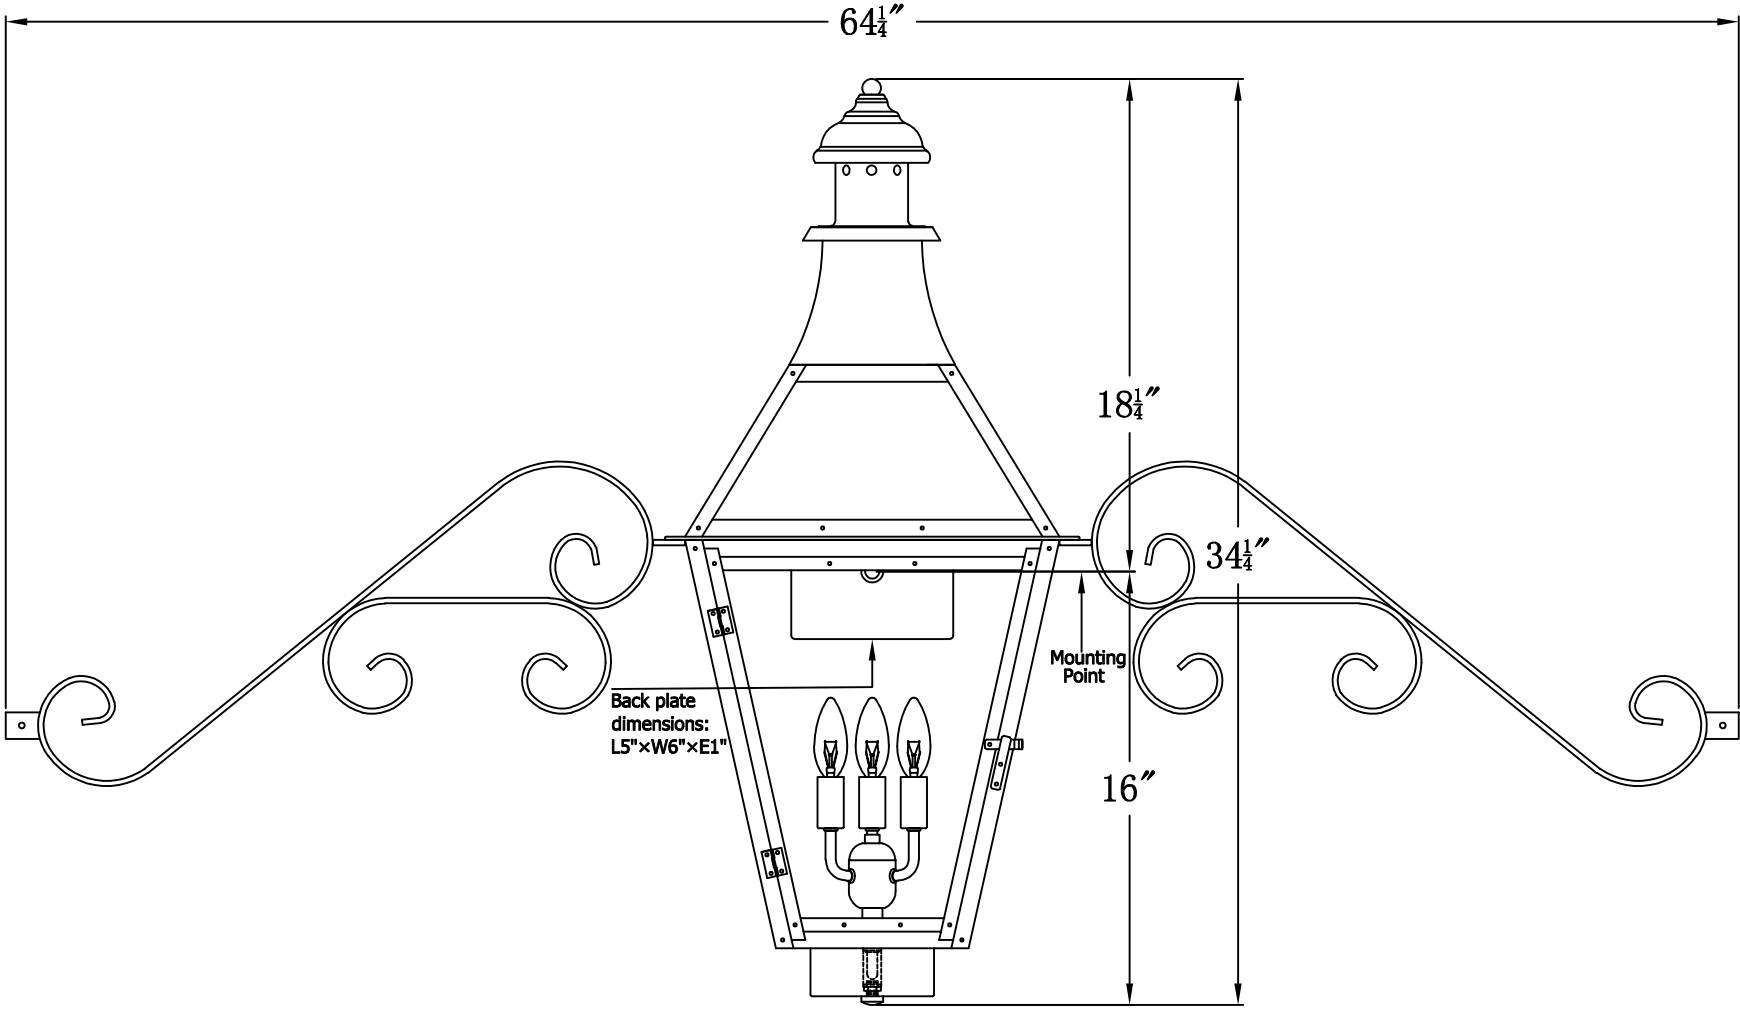

**CREOLE 33 Electric With Fancy Moustache  
(CR-33E FML)**

**The CopperSmith**

|                          |                        |                                 |
|--------------------------|------------------------|---------------------------------|
| Product Description      | Drawing Description    | 9152 Hard Drive                 |
| Sockets:3-E12 Candelabra | REV:A/0                | Foley Alabama 36536             |
| Watts:3-60W              | Date:12/23/2021        | SKU Number:CR-33E               |
|                          | Drawing by:Jason Huang | Product Name:Creole 33 Electric |