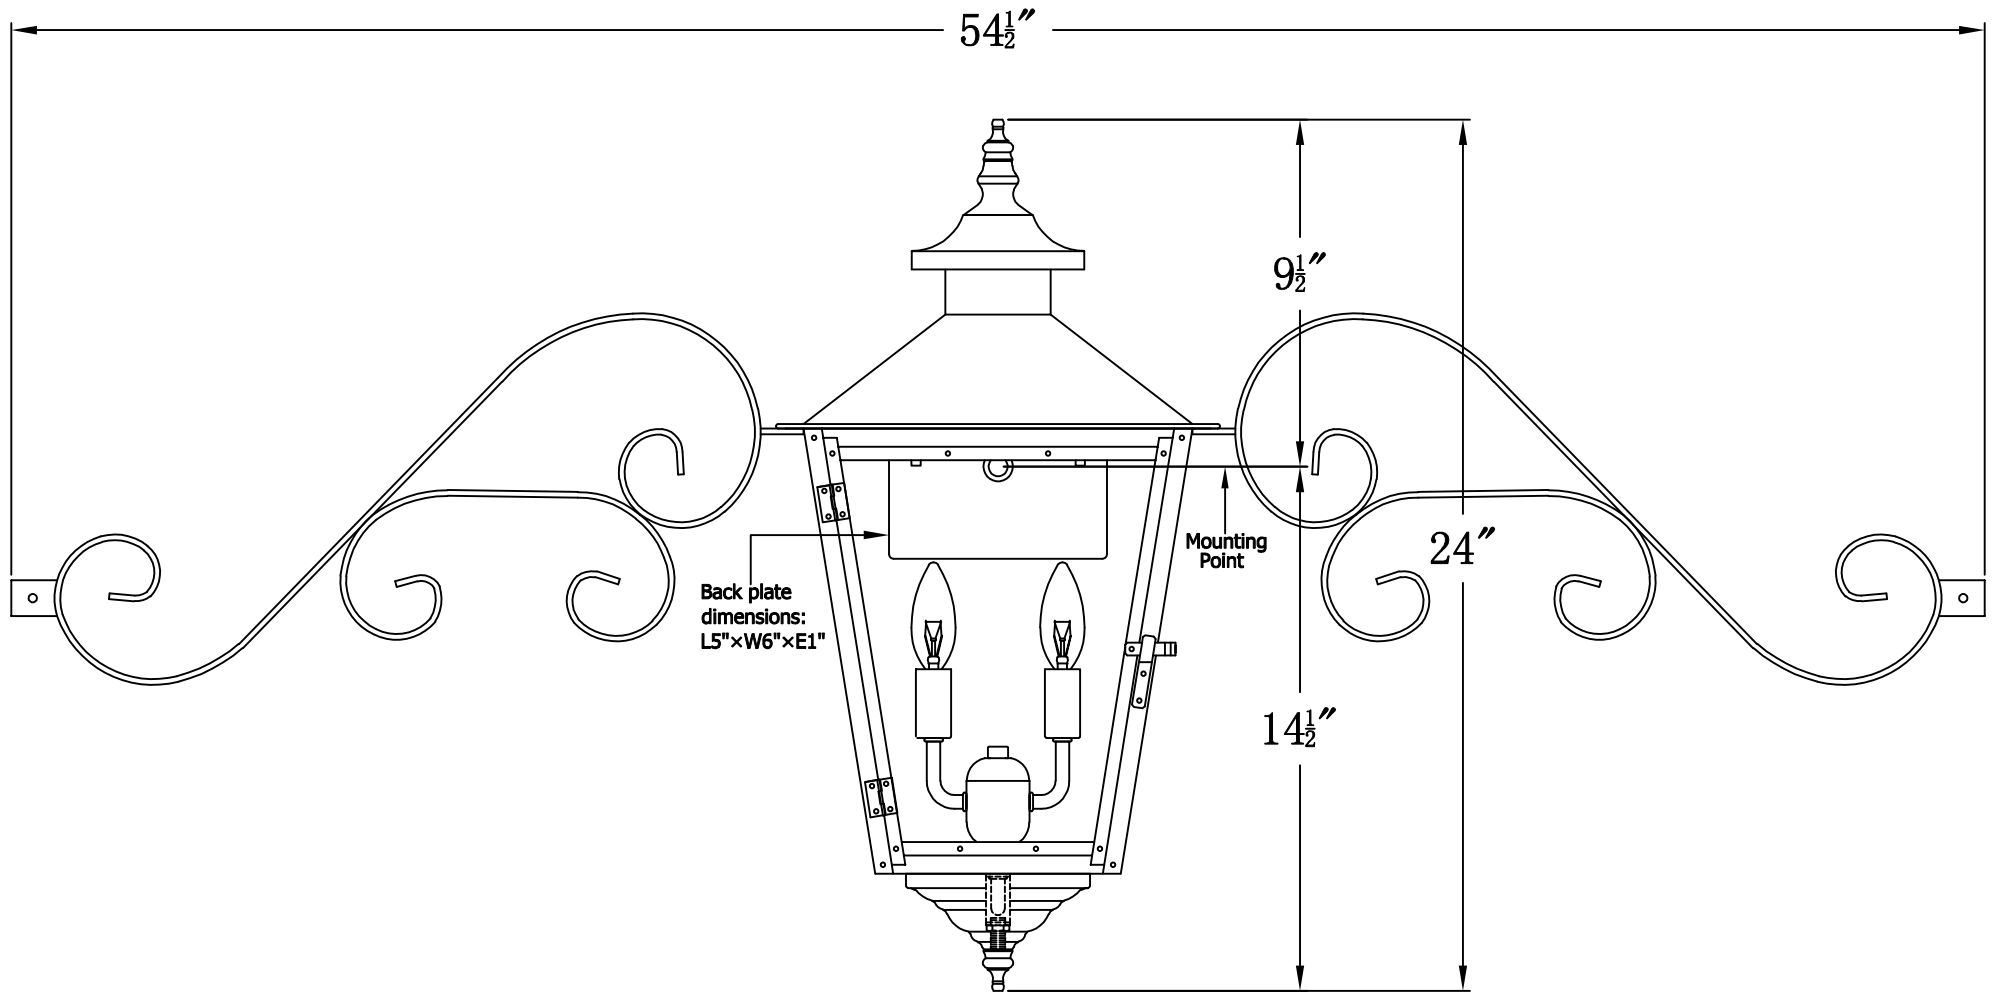

CONCEPTION STREET 42 Electric With Fancy Moustache
(CS-42E FMS)

The CopperSmith

Product Description	Drawing Description	9152 Hard Drive
Sockets:2-E12 Candelabra	REV:A/0	Foley Alabama 36536
Watts:2-60W	Date:08/05/2021	SKU Number:CS-42E
	Drawing by:Jason Huang	Product Name:Conception Street 42 Electric