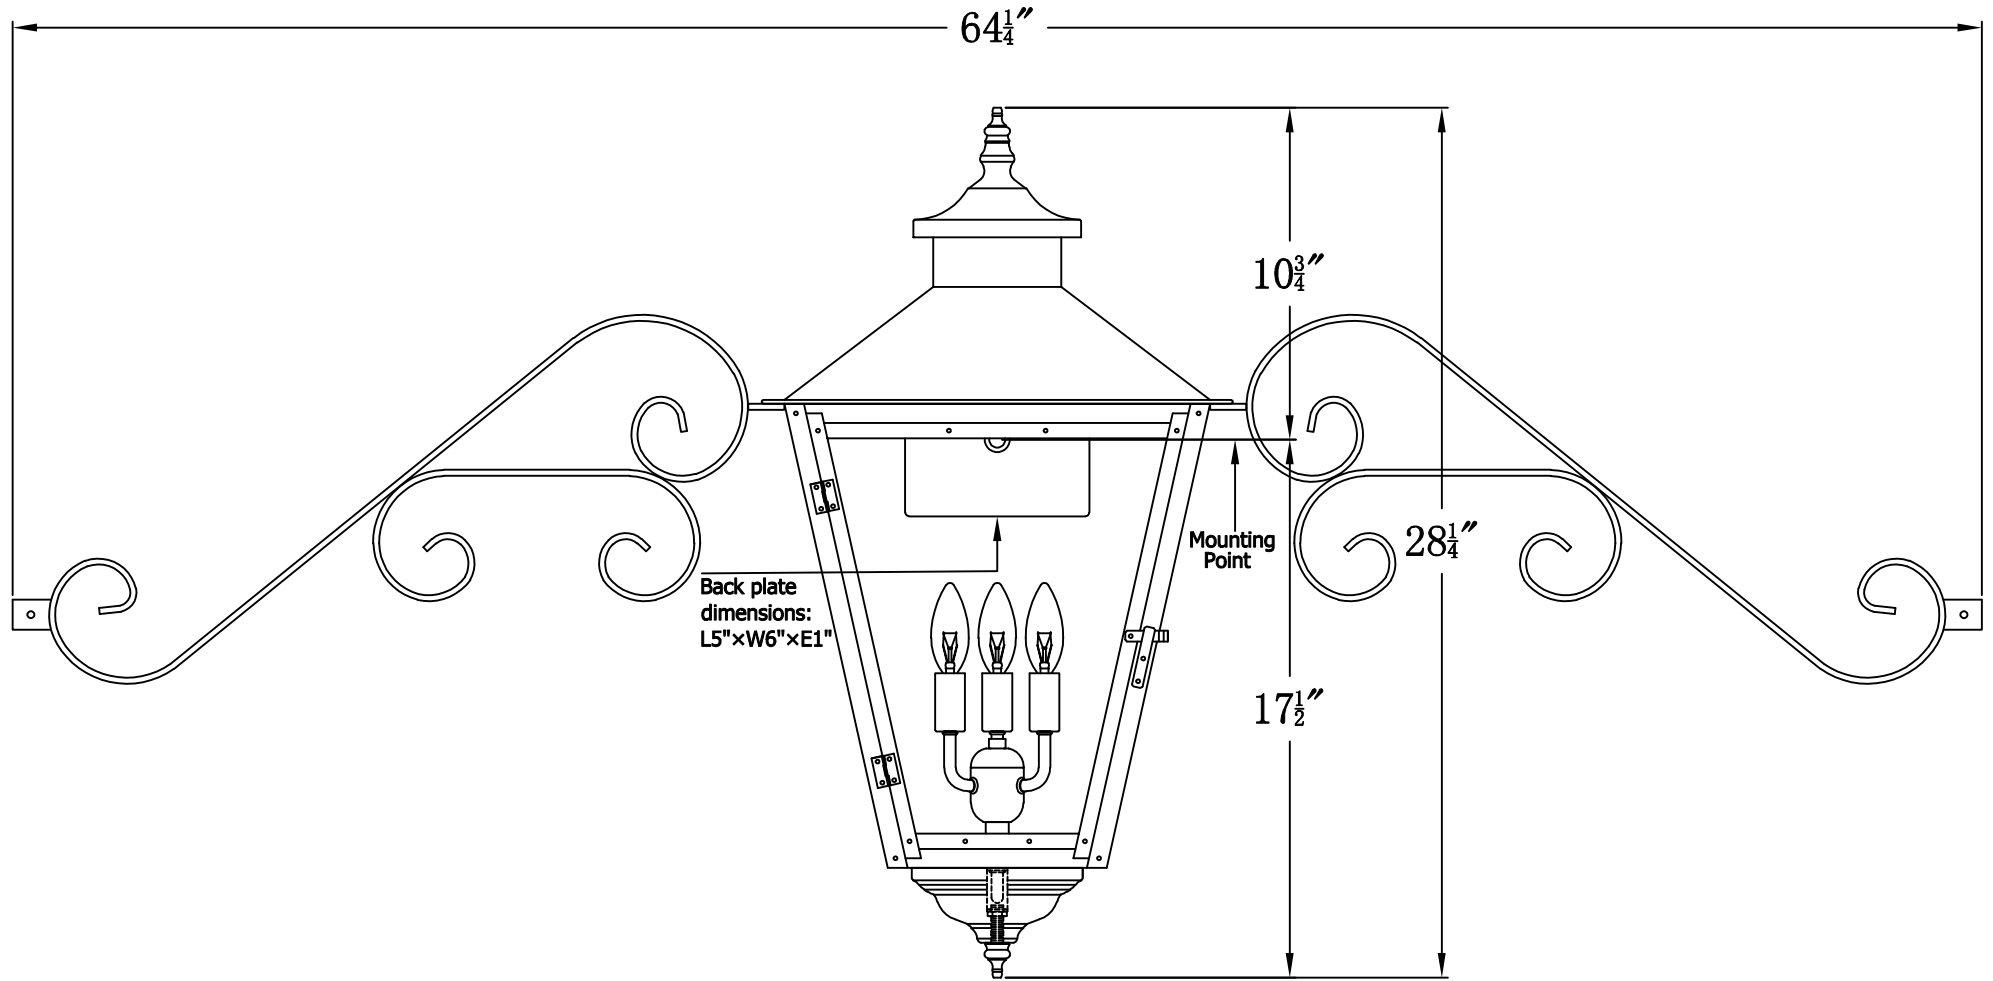

CONCEPTION STREET 43 Electric With Fancy Moustache
(CS-43E FML)

The CopperSmith

Product Description	Drawing Description	9152 Hard Drive
Sockets:3-E12 Candelabra	REV:A/0	Foley Alabama 36536
Watts:3-60W	Date:08/09/2021	SKU Number:CS-43E
	Drawing by:Jason Huang	Product Name:Conception Street 43 Electric