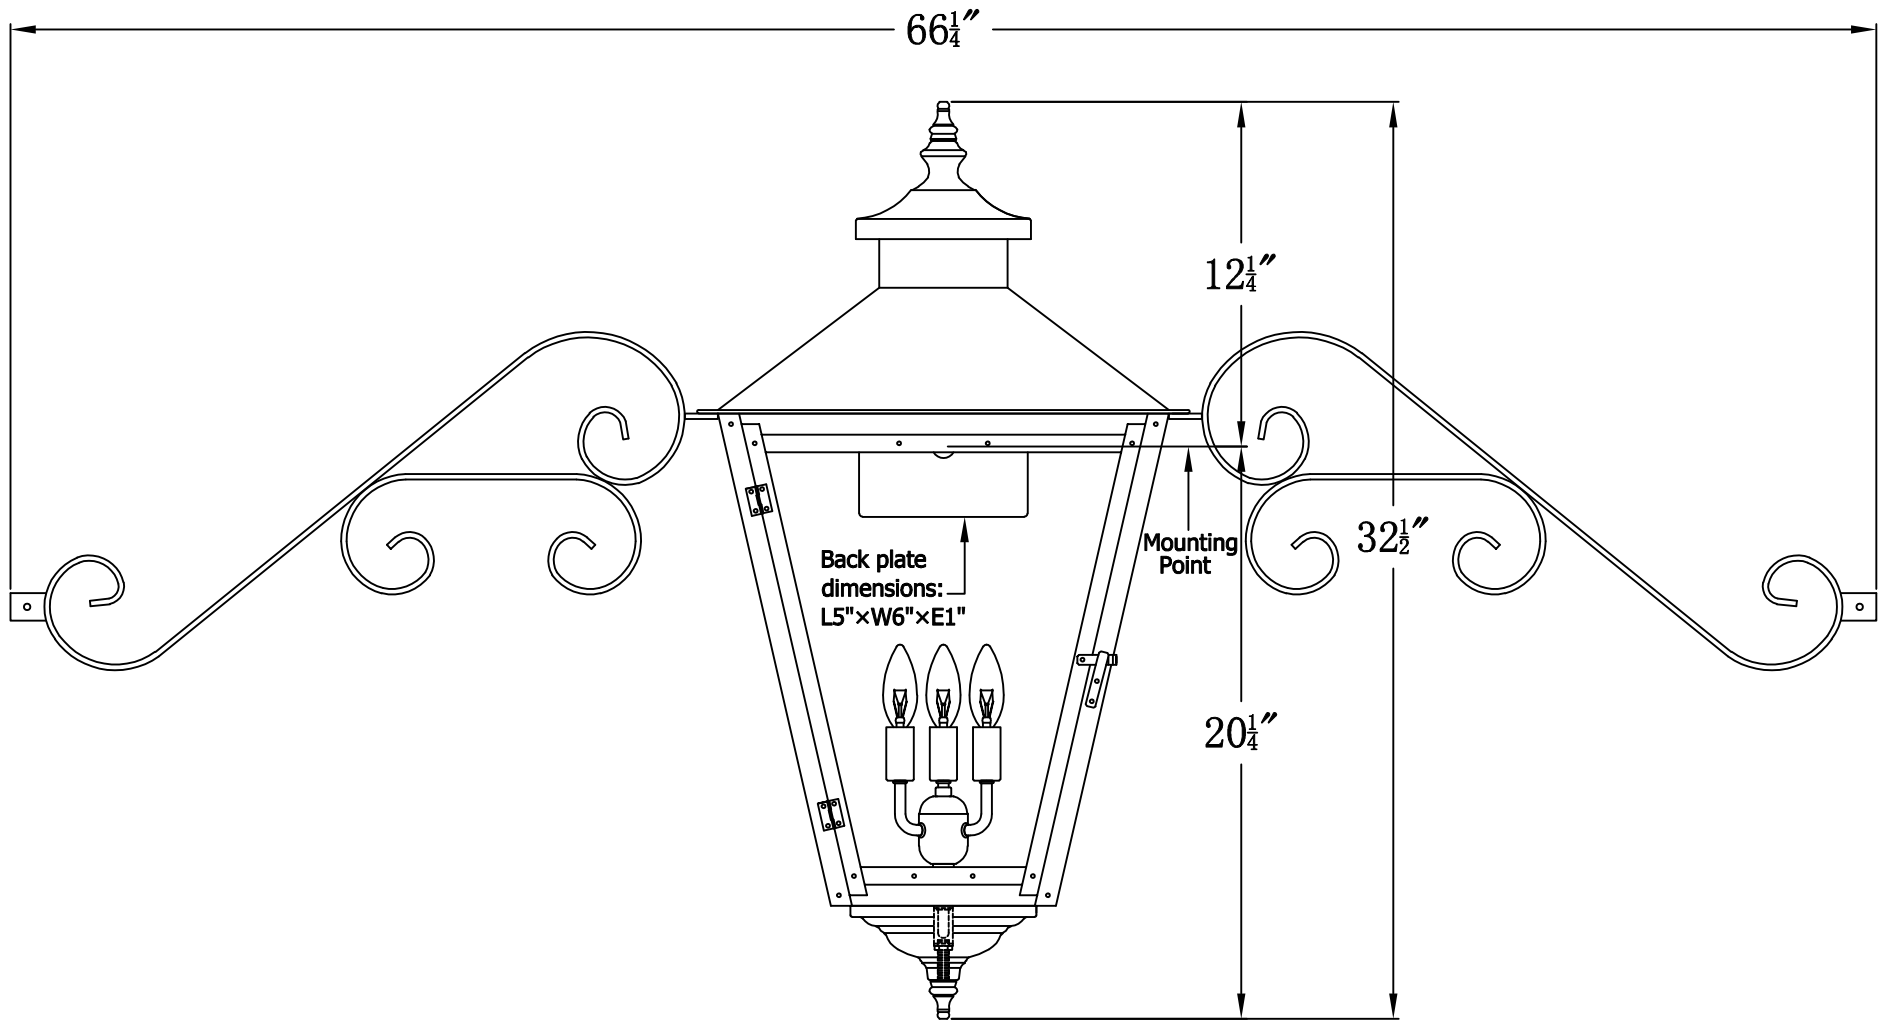

CONCEPTION STREET 44 Electric With Fancy Moustache  
(CS-44E FML)

The CopperSmith

Product Description	Drawing Description	9152 Hard Drive
Sockets:3-E12 Candelabra	REV:A/0	Foley Alabama 36536
Watts:3-60W	Date:08/12/2021	SKU Number:CS-44E
	Drawing by:Jason Huang	Product Name:Conception Street 44 Electric