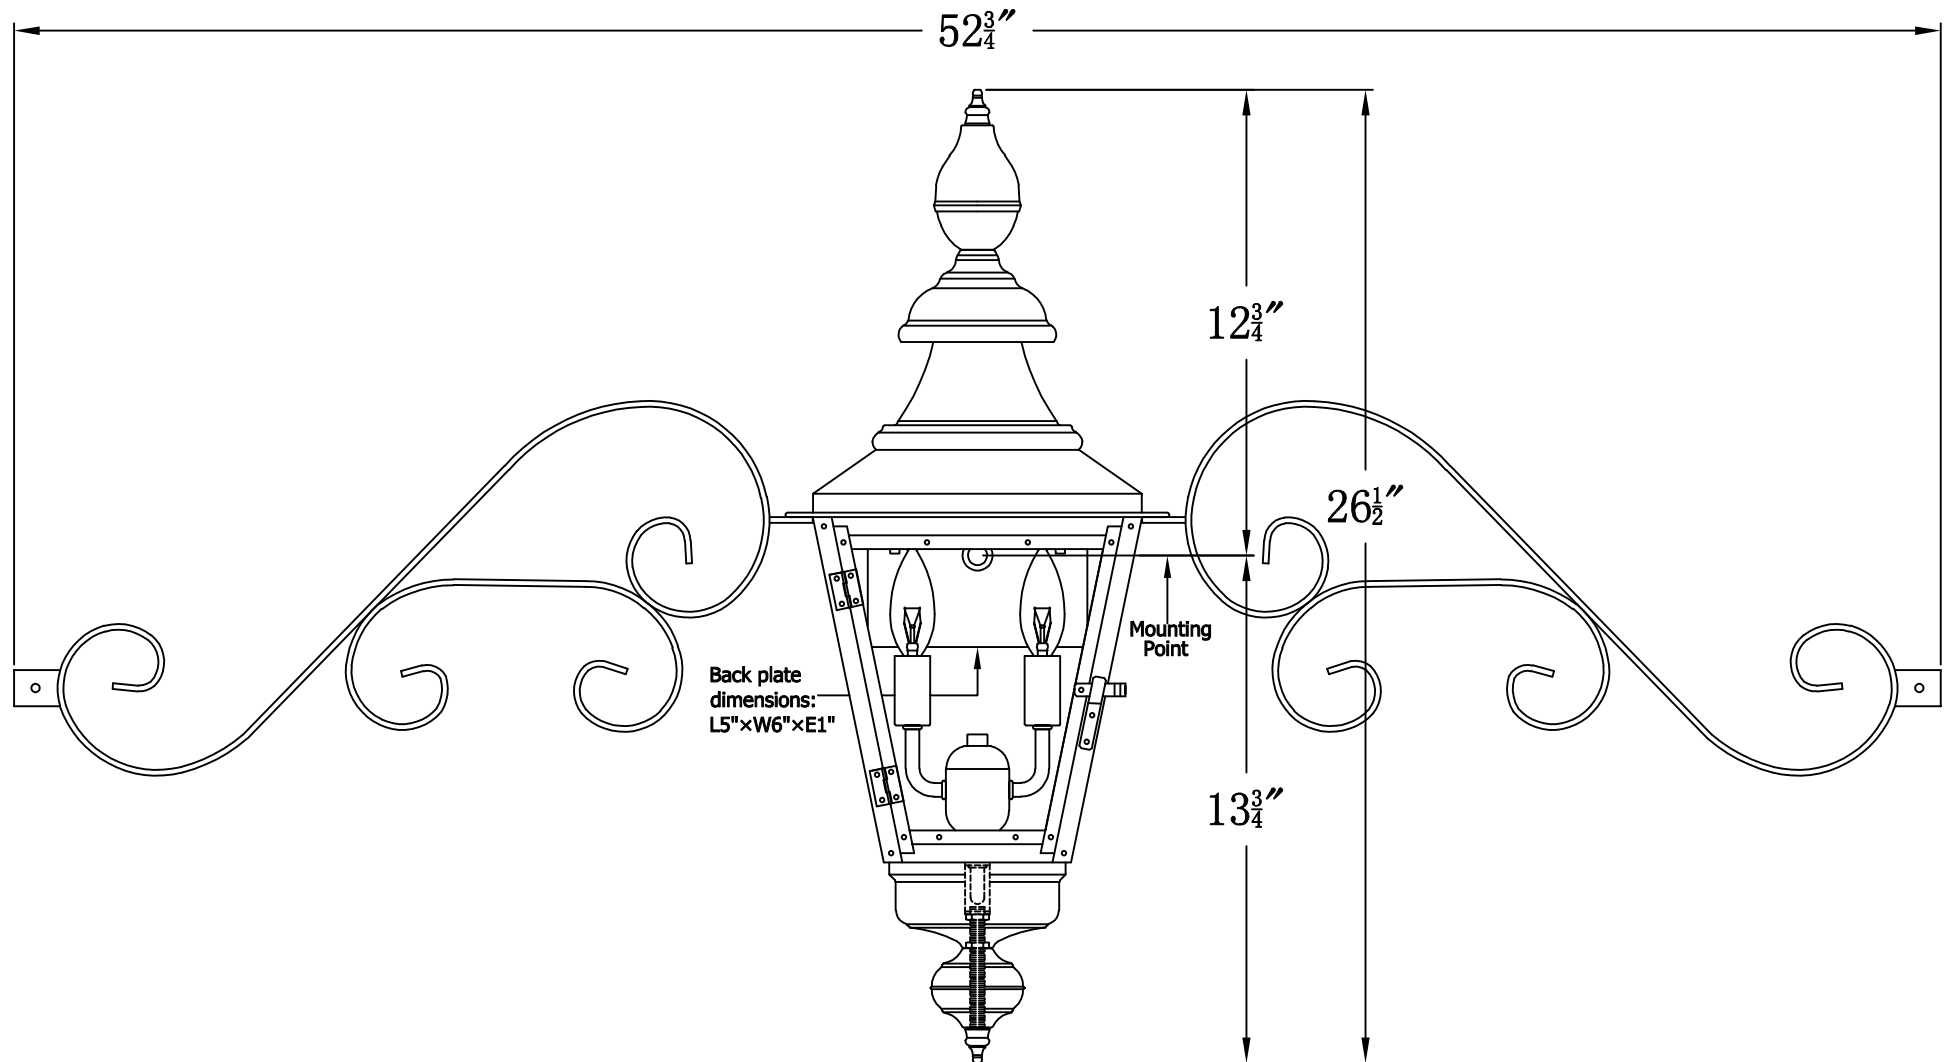

FRANKLIN STREET 41 Electric With Fancy Moustache
(FS-41E FMS)

The CopperSmith

Product Description	Drawing Description	9152 Hard Drive
Sockets:2-E12 Candelabra	REV:A/0	Foley Alabama 36536
Watts:2-60W	Date:09/06/2021	SKU Number:FS-41E
	Drawing by:Jason Huang	Product Name:Franklin Street 41 Electric