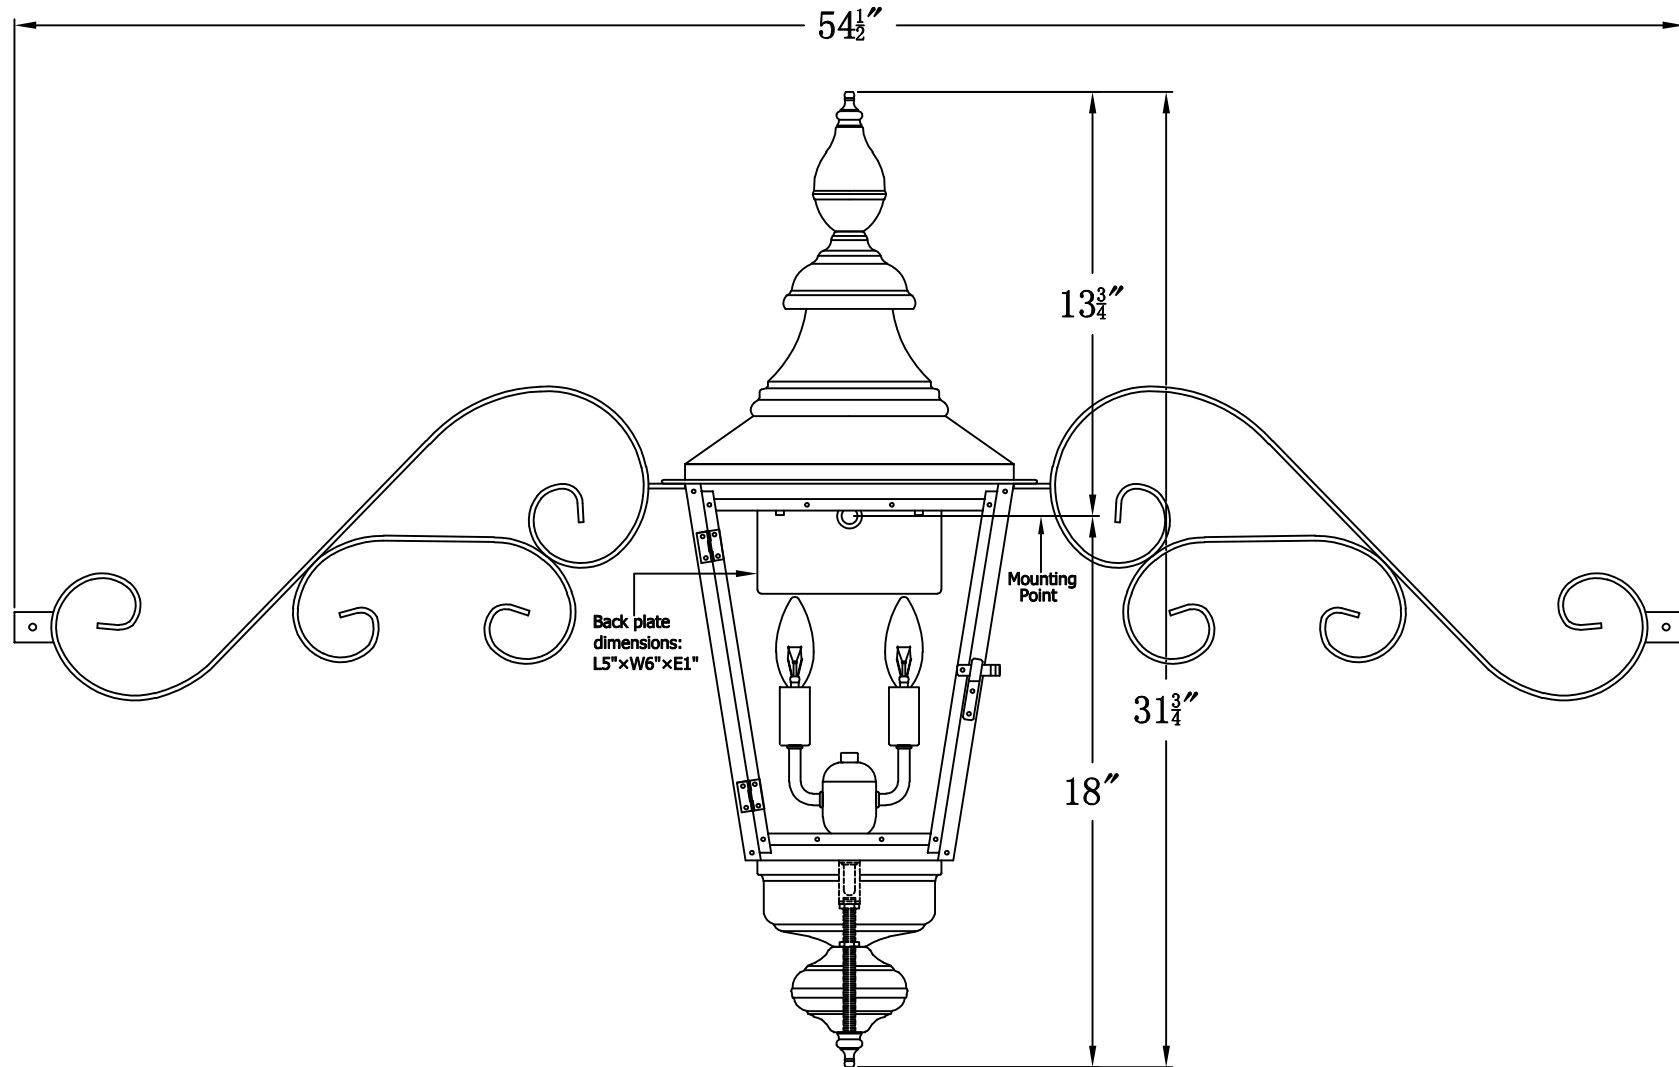

FRANKLIN STREET 42 Electric With Fancy Moustache
(FS-42E FMS)

The CopperSmith

Product Description	Drawing Description	9152 Hard Drive
Sockets:2-E12 Candelabra	REV:A/0	Foley Alabama 36536
Watts:2-60W	Date:09/13/2021	SKU Number:FS-42E
	Drawing by:Jason Huang	Product Name:Franklin Street 42 Electric