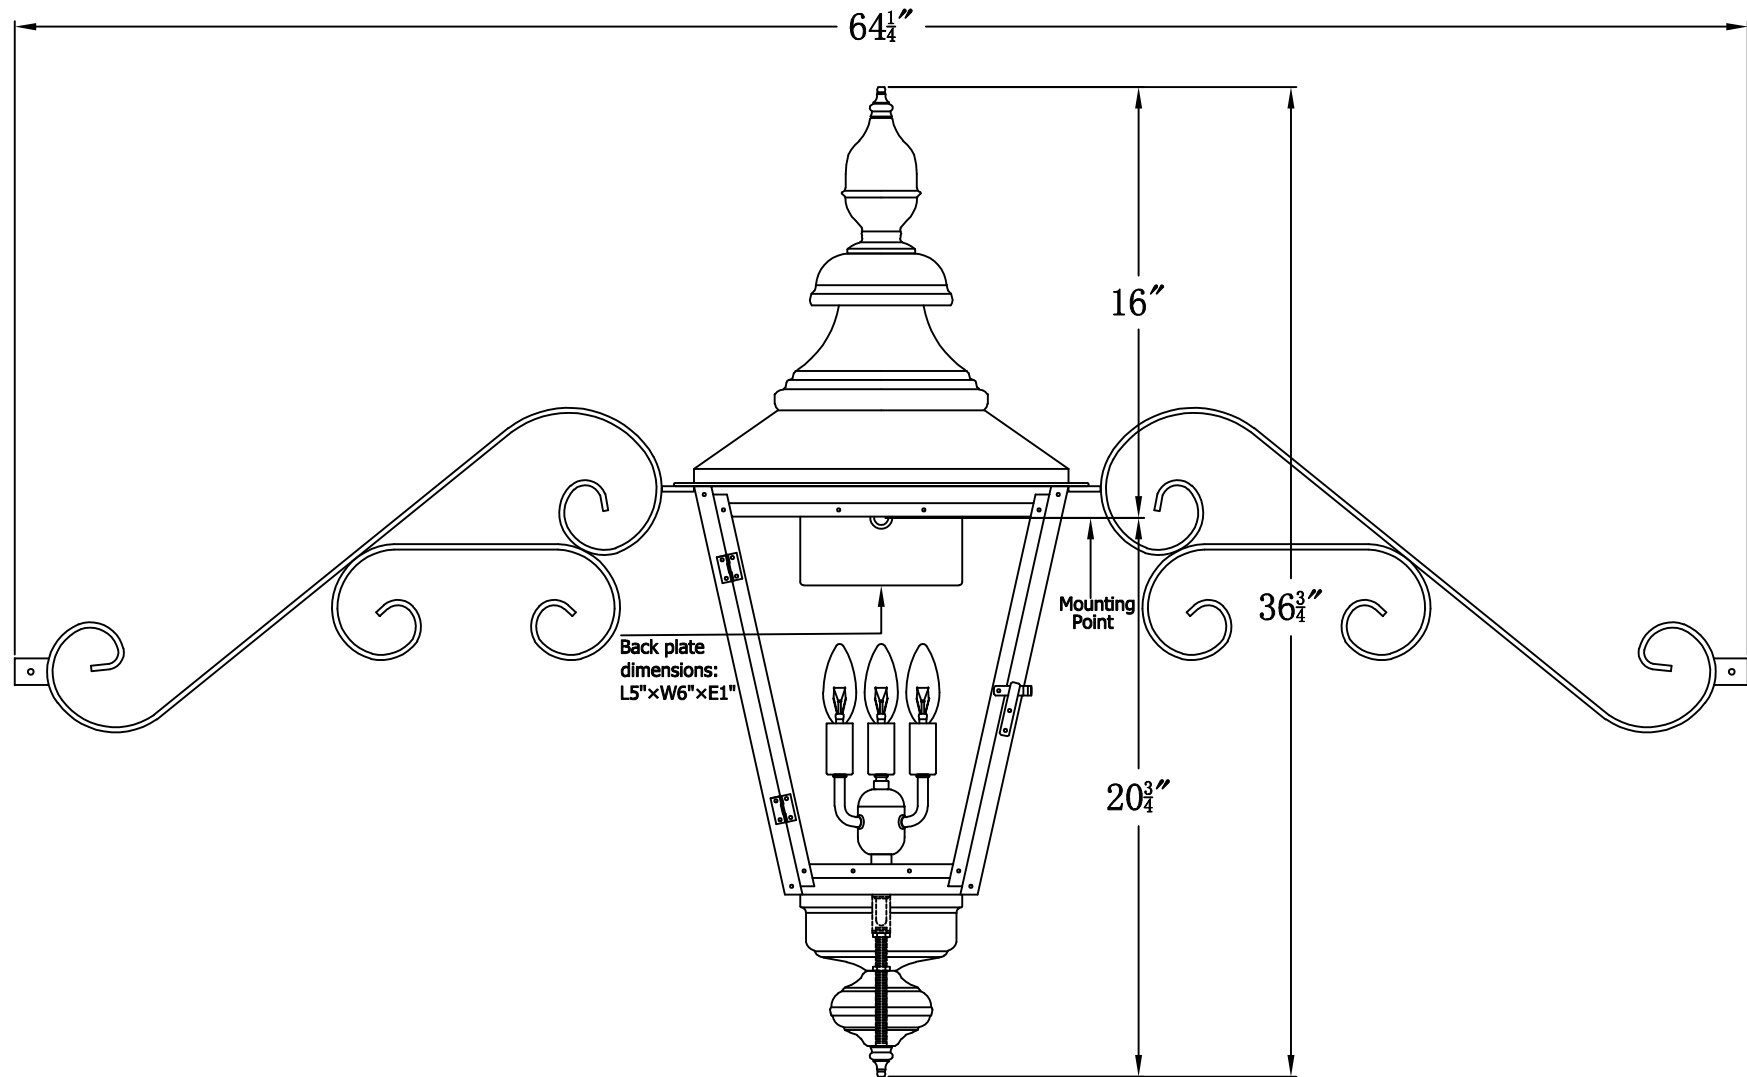

FRANKLIN STREET 43 Electric With Fancy Moustache
(FS-43E FML)

The CopperSmith

Product Description	Drawing Description	9152 Hard Drive
Sockets:3-E12 Candelabra	REV:A/0	Foley Alabama 36536
Watts:3-60W	Date:09/29/2021	SKU Number:FS-43E
	Drawing by:Jason Huang	Product Name:Franklin Street 43 Electric